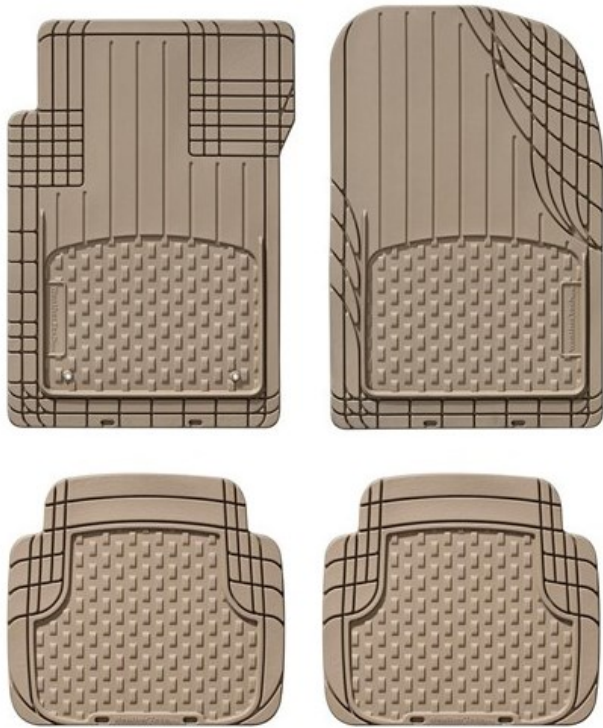

AVM[®] Trim-to-Fit[™] Mats

**COLMPLATE SET
(FOUR PIECE) Estimated
64.95**

CALL for prices to fit your vehicle

REMEMBER YOU MUST TRIM-TO-FIT

Available in Black, Tan or Grey.

The WeatherTech[®] AVM[®] (All-Vehicle Mat) is the evolution of the "Universal" All-Weather Floor Mat. It is the most technologically advanced universal trim-to-fit mat made today, with a unique shape for the driver and passenger floor.

Our product designers measured many different shapes and sizes of vehicles to determine the best sizes needed for an ideal fit, indicated for customization by trim lines on the mat. The combination of the high quality materials and ideal floor measurements, provided by the easy to use trim lines, ensure the AVM[®] Trim-to-Fit[™] Mat maintains the desirable attributes expected of a Weather-Tech[®] product.

AVM[®] Trim-to-Fit[™] Mats feature a tall outer ridge and reservoir to help trap fluids and debris from the vehicle's flooring.

The AVM[®] Trim-to-Fit[™] Mats are made from an advanced thermoplastic elastomer (TPE) that is odorless, non-toxic and stays flexible in even the coldest of temperatures. To ensure proper safety, the AVM[®] Trim-to-Fit[™] Mat features the Patented MatGrip[®] retention device, as well as molded-in nibs for a secure mat-to-floor interface. Available in Black, Tan or Grey.