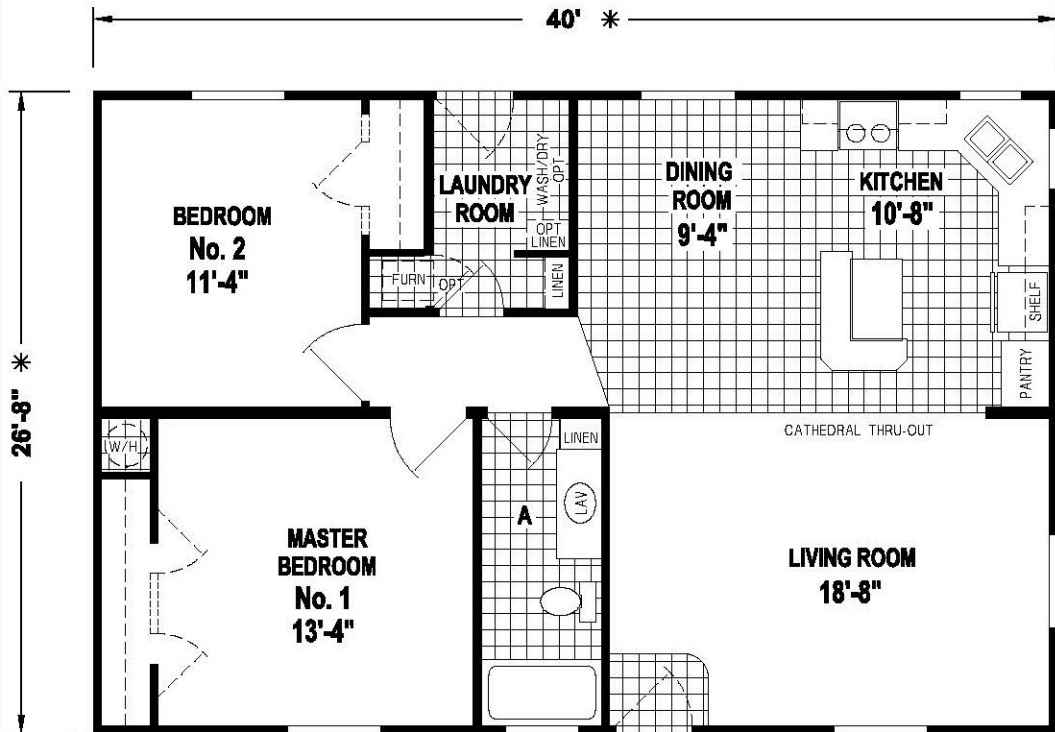

OPTION SLIDING GLASS DOOR

9217CT/4028 (1082 SQ. FT.) 2BEDROOM - 2BATHS - CATHEDRAL THRU-OUT

OPTION 60" SHOWER