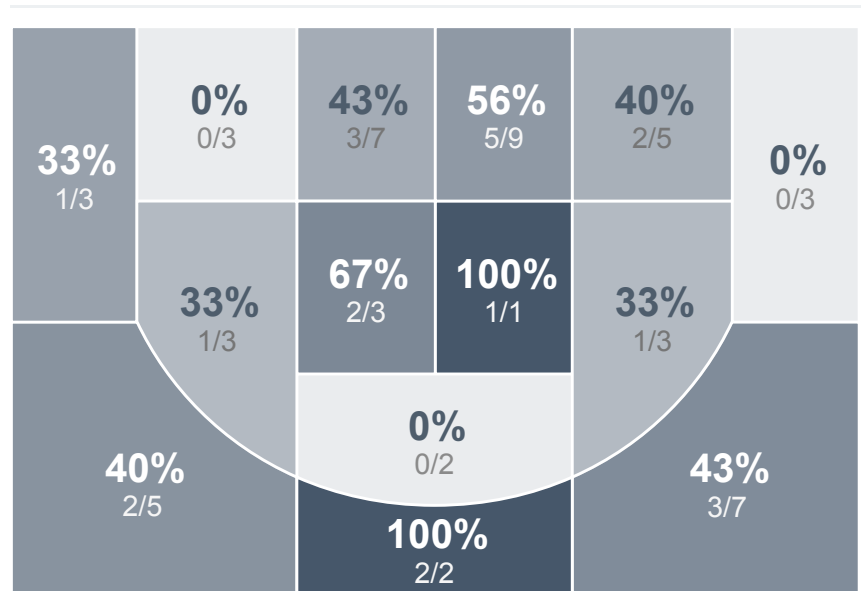

Box Score Report

WHS vs SMCHS - Jan 25, 2019 - W 70-60

Period Stats

Team	1	2	Final
WHS	18	52	70
SMCHS	29	31	60

Run Graph

Team Stats

	WHS	SMCHS
Field Goal %	41.1%	38.5%
Effective Field Goal %	48.2%	41.3%
2FG Made/Attempted	15/36	17/39
2FG%	41.7%	43.6%
3FG Made/Attempted	8/20	3/13
3FG%	40.0%	23.1%
FT Made/Attempted	16/17	17/29
Free Throw Percentage	94.1%	58.6%
Points Per Possession	0.93	0.78
Transition Points	11	4
Points Off Turnovers	19	17
Second Chance Points	5	11
Points in the Paint	22	30
Offensive Rebounds	3	14
Defense Rebounds	22	28
Assists	20	15
Deflections	9	3
Steals	10	7
Blocks	2	2
Turnovers	14	25
Personal Fouls	18	16
Charges Taken	1	1

Williston

St. Mary's Central

Williston's Player Stats

Name	Pts	FG	3FG	FT	+/-	MINS	OREB	DREB	AST	DEFL	STL	BLK	TO	FOUL	CHG
#10 Emily Jaeger	0	0/6	0/3	0/0	-3	19	0	1	3	0	1	0	3	3	0
#11 Corbyn Davis	7	2/8	1/4	2/2	+6	33	0	4	7	2	4	0	4	3	0
#12 Bridget Carvey	4	2/4	0/0	0/0	+18	29	0	1	3	1	0	0	1	2	1
#20 Jalyn Helstad	19	5/16	2/4	7/8	+14	35	1	7	4	0	2	1	0	2	0
#22 Brooklyn Douglas	21	8/11	2/3	3/3	+6	33	0	2	3	2	1	1	3	4	0
#33 Makia Remus	19	6/11	3/6	4/4	+9	33	1	5	0	4	2	0	3	4	0