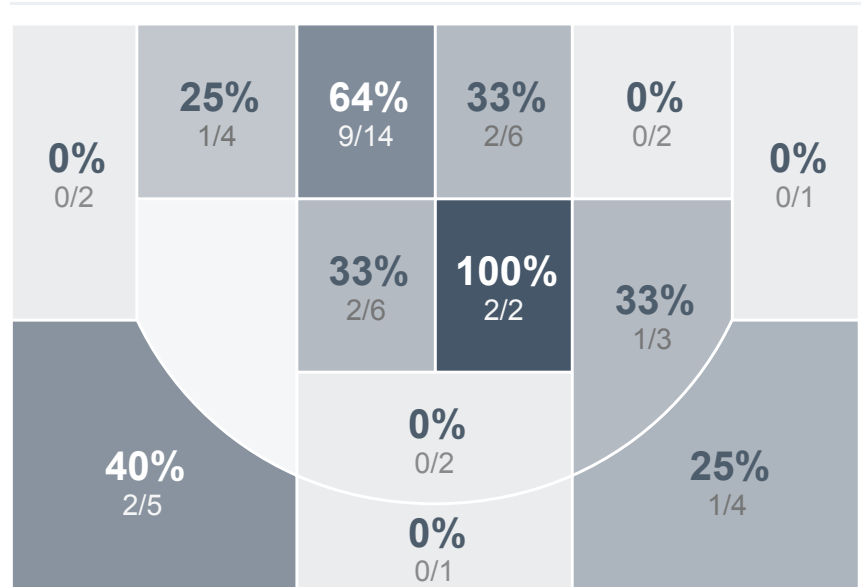

Box Score Report

WHS vs SMCHS - Jan 25, 2019 - W 70-60

Period Stats

Team	1	2	Final
WHS	18	52	70
SMCHS	29	31	60

Run Graph

Team Stats

	WHS	SMCHS
Field Goal %	41.1%	38.5%
Effective Field Goal %	48.2%	41.3%
2FG Made/Attempted	15/36	17/39
2FG%	41.7%	43.6%
3FG Made/Attempted	8/20	3/13
3FG%	40.0%	23.1%
FT Made/Attempted	16/17	17/29
Free Throw Percentage	94.1%	58.6%
Points Per Possession	0.93	0.78
Transition Points	11	4
Points Off Turnovers	19	17
Second Chance Points	5	11
Points in the Paint	22	30
Offensive Rebounds	3	14
Defense Rebounds	22	28
Assists	20	15
Deflections	9	3
Steals	10	7
Blocks	2	2
Turnovers	14	25
Personal Fouls	18	16
Charges Taken	1	1

Williston

St. Mary's Central

Williston's Player Stats

Name	Pts	FG	3FG	FT	+/-	MINS	OREB	DREB	AST	DEFL	STL	BLK	TO	FOUL	CHG
#10 Emily Jaeger	0	0/6	0/3	0/0	-3	19	0	1	3	0	1	0	3	3	0
#11 Corbyn Davis	7	2/8	1/4	2/2	+6	33	0	4	7	2	4	0	4	3	0
#12 Bridget Carvey	4	2/4	0/0	0/0	+18	29	0	1	3	1	0	0	1	2	1
#20 Jalyn Helstad	19	5/16	2/4	7/8	+14	35	1	7	4	0	2	1	0	2	0
#22 Brooklyn Douglas	21	8/11	2/3	3/3	+6	33	0	2	3	2	1	1	3	4	0
#33 Makia Remus	19	6/11	3/6	4/4	+9	33	1	5	0	4	2	0	3	4	0