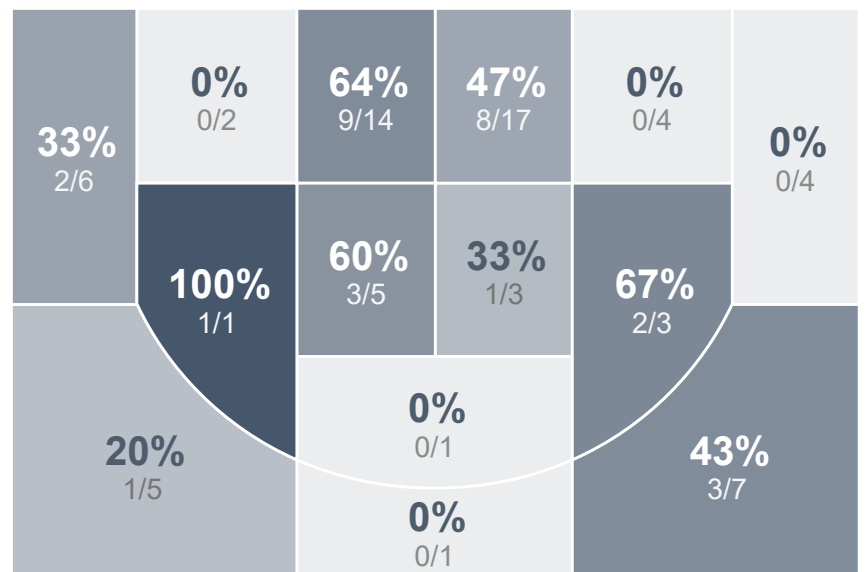

Jamestown High School