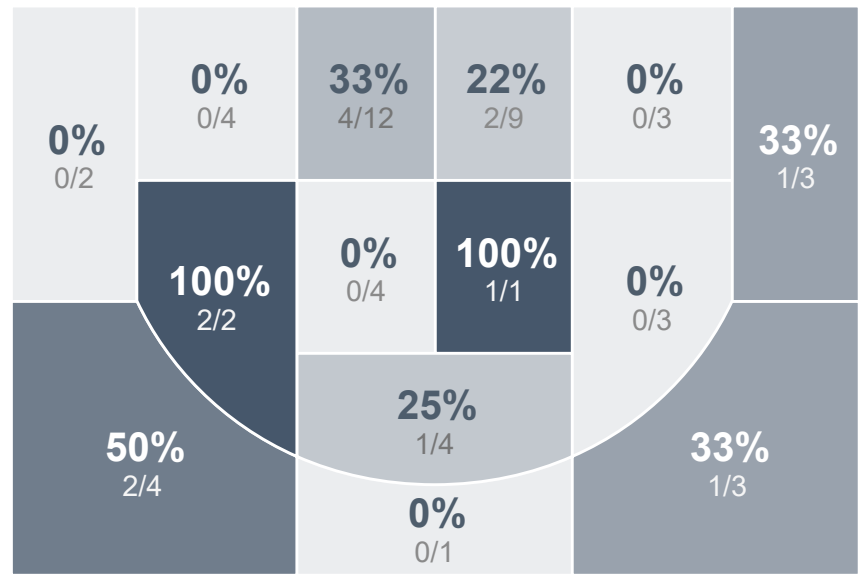

Girls' Varsity Basketball