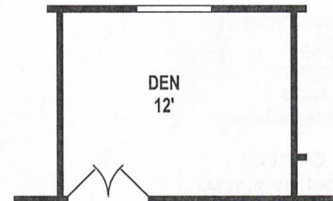

28' SERIES

B304CT

68' x 28' – 1,813 SQ. FT. – 5 BEDROOMS – 3 BATHS – CATHEDRAL THRU-OUT

OPTION CORNER SHOWER BATH

OPTION COOKTOP KITCHEN

OPTION DEN