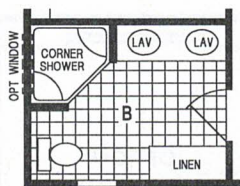

28' SERIES

B304CT

68' x 28' – 1,813 SQ. FT. – 5 BEDROOMS – 3 BATHS – CATHEDRAL THRU-OUT

OPTION CORNER SHOWER BATH

OPTION COOKTOP KITCHEN

OPTION DEN