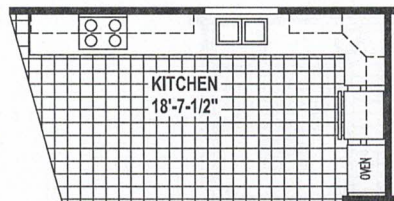

28' SERIES

B304CT

68' x 28' – 1,813 SQ. FT. – 5 BEDROOMS – 3 BATHS – CATHEDRAL THRU-OUT

OPTION CORNER SHOWER BATH

OPTION COOKTOP KITCHEN

OPTION DEN