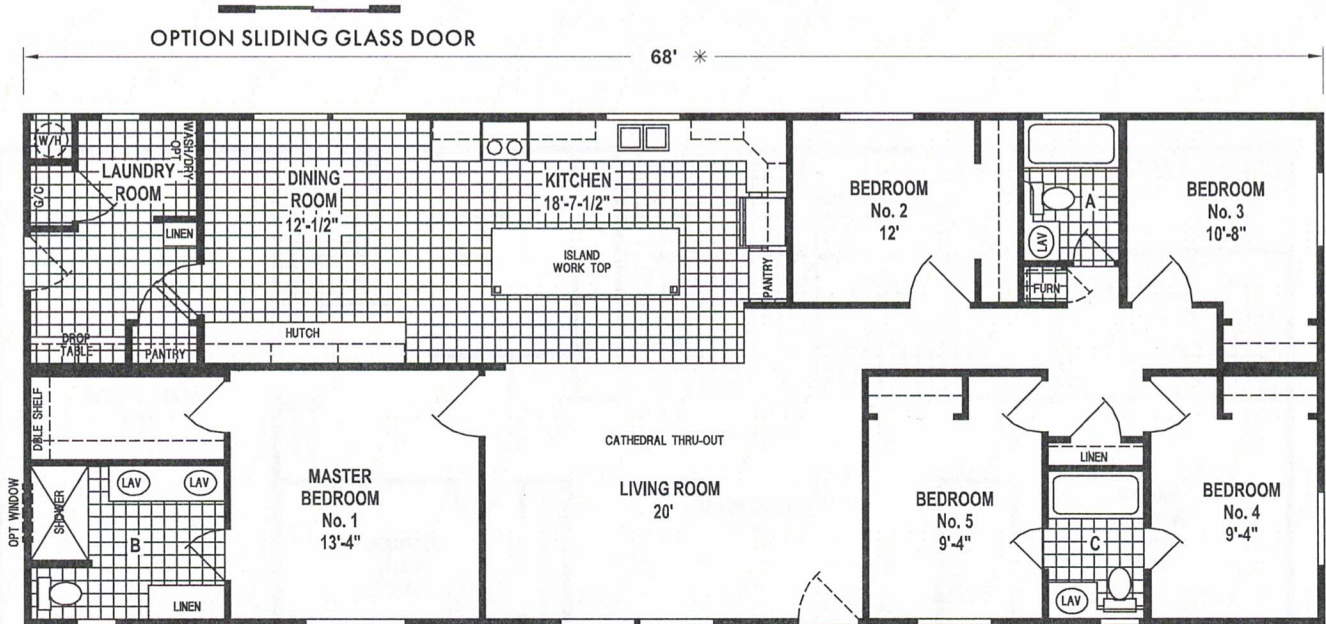

28' SERIES

B304CT

68' x 28' – 1,813 SQ. FT. – 5 BEDROOMS – 3 BATHS – CATHEDRAL THRU-OUT

OPTION CORNER SHOWER BATH

OPTION COOKTOP KITCHEN

OPTION DEN