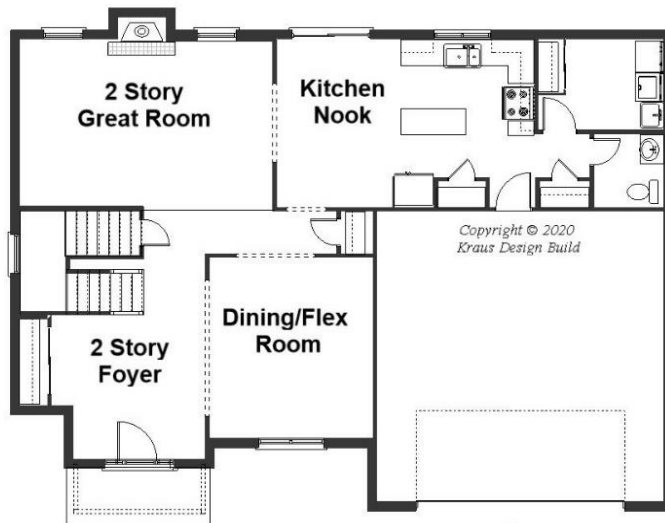

Your Land Your Style Your Home Your Way  
Design + Build = Your Best Value

Concordia  
2200 Sq.Ft.

Copyright © 2020  
Kraus Design Build

The **Kraus** Company  
DESIGN BUILD

248-972-5549

Setting the New Standard

Your Land Your Style Your Home Your Way

Design + Build = Your Best Value

www.krausbuild.com

Concordia 50  
2250 Sq.Ft.

The **Kraus** Company  
DESIGN BUILD

248-972-5549

We Welcome Your Changes  
to All Of Our Plans