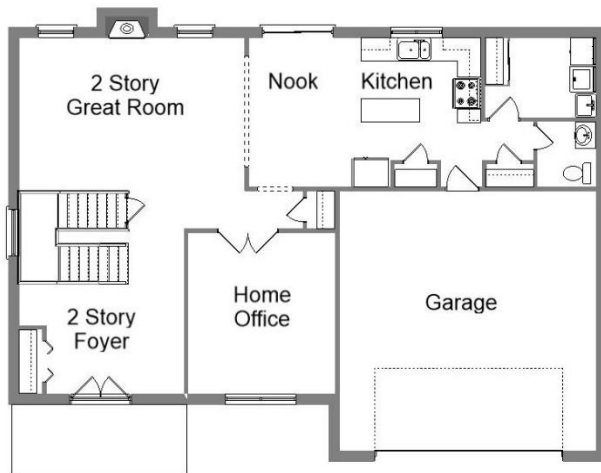

Your Land Your Style Your Home Your Way  
Design + Build = Your Best Value

Concordia  
2200 Sq.Ft.

Copyright © 2020  
Kraus Design Build

The **Kraus** Company  
DESIGN BUILD

248-972-5549

Setting the New Standard

Your Land Your Style Your Home Your Way

Design + Build = Your Best Value

www.krausbuild.com

Concordia 50  
2250 Sq.Ft.

The **Kraus** Company  
DESIGN BUILD

248-972-5549

We Welcome Your Changes  
to All Of Our Plans