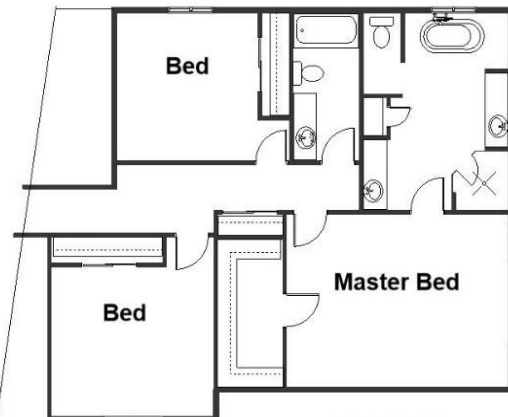

Your Land Your Style Your Home Your Way  
Design + Build = Your Best Value

Concordia  
2200 Sq.Ft.

Copyright © 2020  
Kraus Design Build

The **Kraus** Company  
DESIGN BUILD

248-972-5549

Setting the New Standard

Your Land Your Style Your Home Your Way

Design + Build = Your Best Value

www.krausbuild.com

Concordia 50  
2250 Sq.Ft.

The **Kraus** Company  
DESIGN BUILD

248-972-5549

We Welcome Your Changes  
to All Of Our Plans