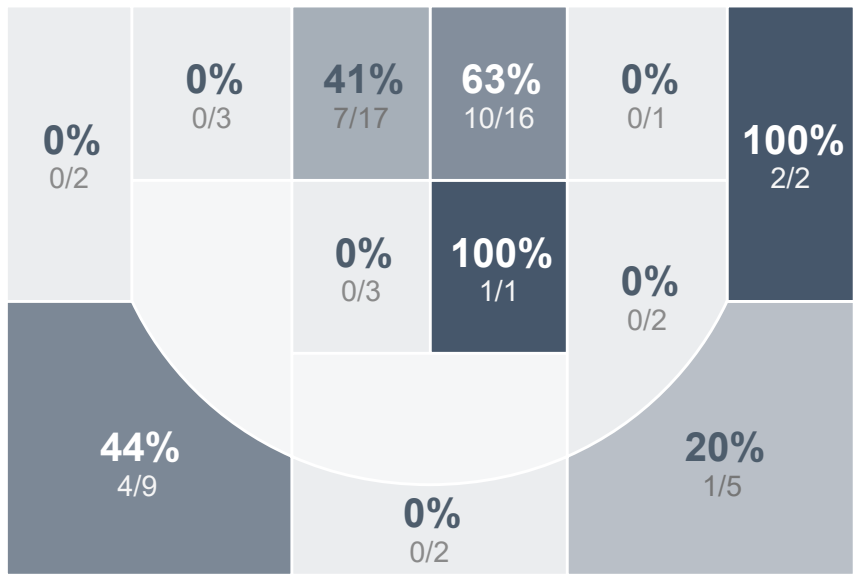

Girls' Varsity Basketball - New