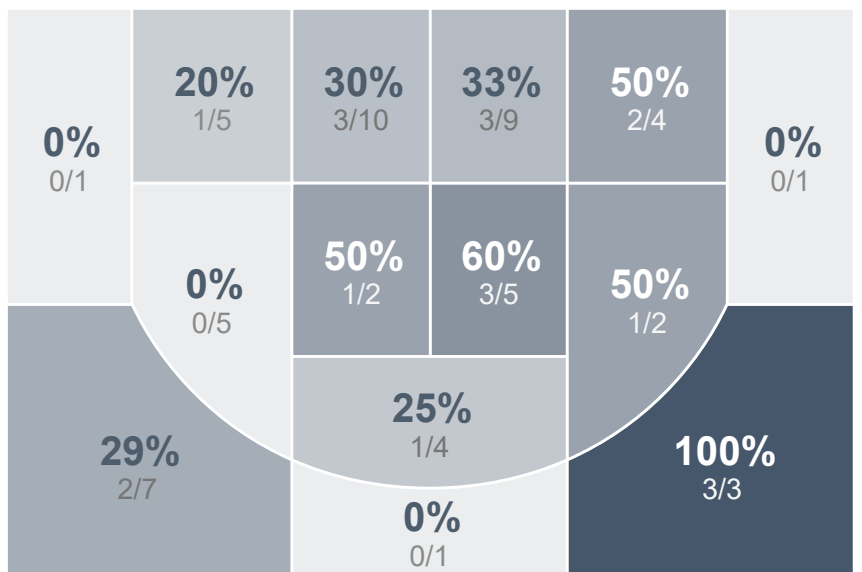

West Fargo Sheyenne High School