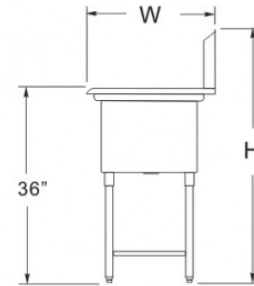

## SPECIFICATION

Stainless Steel Sink  
3-TUB 1-DB

- ALL MADE OF TYPE 304 STAINLESS STEEL
- STAINLESS STEEL LEGS WITH CROSS BRACING FOR FIRM SUPPORT
- EXTRA WELDED UNDER TUBS FOR LONGEVITY.
- STRAINERS INCLUDED

### Three Tub Sink w/Left Drain Board

Product Number	Ga	DBRD Side	DBRD length	Bowl Size (Inch)			Overall Size (Inch)		
				W	L	D	W	L	H
WE 1515-3L	18	Left	15	15	15	12	21	65	45
WE 1818-3L	18	Left	18	18	18	12	24	75 ¼	45
WH 2424-3L	16	Left	24	24	24	14	30	99	45

### Three Tub Sink w/Right Drain Board

Product Number	Ga	DBRD Side	DBRD length	Bowl Size (Inch)			Overall Size (Inch)		
				W	L	D	W	L	H
WE 1515-3R	18	Right	15	15	15	12	21	65	45
WE 1818-3R	18	Right	18	18	18	12	24	75 ¼	45
WE 2424-3R	16	Right	24	24	24	14	30	99	45