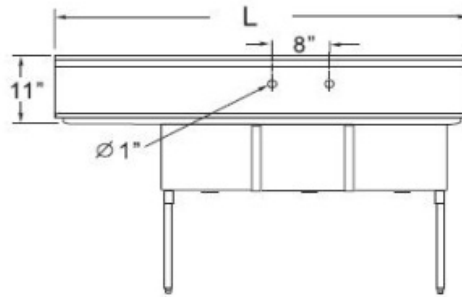

## SPECIFICATION

Stainless Steel Sink  
3-TUB 1-DB

- ALL MADE OF TYPE 304 STAINLESS STEEL
- STAINLESS STEEL LEGS WITH CROSS BRACING FOR FIRM SUPPORT
- EXTRA WELDED UNDER TUBS FOR LONGEVITY.
- STRAINERS INCLUDED

### Three Tub Sink w/Left Drain Board

Product Number	Ga	DBRD Side	DBRD length	Bowl Size (Inch)			Overall Size (Inch)		
				W	L	D	W	L	H
WE 1515-3L	18	Left	15	15	15	12	21	65	45
WE 1818-3L	18	Left	18	18	18	12	24	75 ¼	45
WH 2424-3L	16	Left	24	24	24	14	30	99	45

### Three Tub Sink w/Right Drain Board

Product Number	Ga	DBRD Side	DBRD length	Bowl Size (Inch)			Overall Size (Inch)		
				W	L	D	W	L	H
WE 1515-3R	18	Right	15	15	15	12	21	65	45
WE 1818-3R	18	Right	18	18	18	12	24	75 ¼	45
WE 2424-3R	16	Right	24	24	24	14	30	99	45