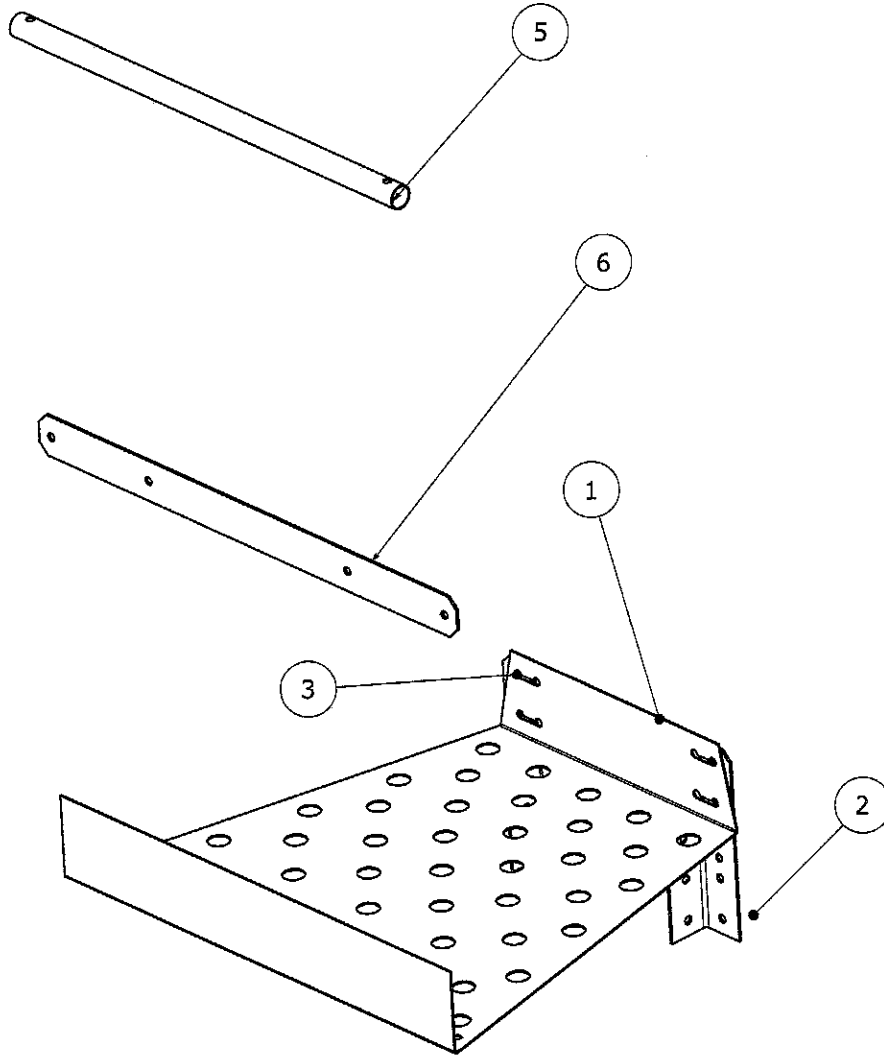

ES3850 Platform filler

PARTS LIST		
ITEM	QTY	PART NUMBER
1	1	ES-3006 platform filler
2	1	ES-3004 Plat post short right
3	1	ES-3005L Plat post short left
5	1	ES-3507 plat end handrail
6	1	ES-3010 filler rail

DRAWN	8/3/2011	Greene Welding and Hardware Inc.	
Rex A Greene		Greene Galvanized Stairs	
		TITLE 217/375/4244	
		www.greenebinsstairs.com	
		IN-ES3004	
MFG		SIZE	DWG NO
APPROVED		C	ES3850 Plat filler
			REV
		SHEET 1 OF 1	