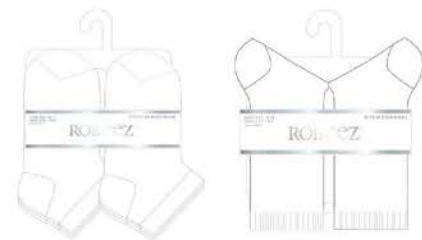

PACKAGING

ROBEEZ®