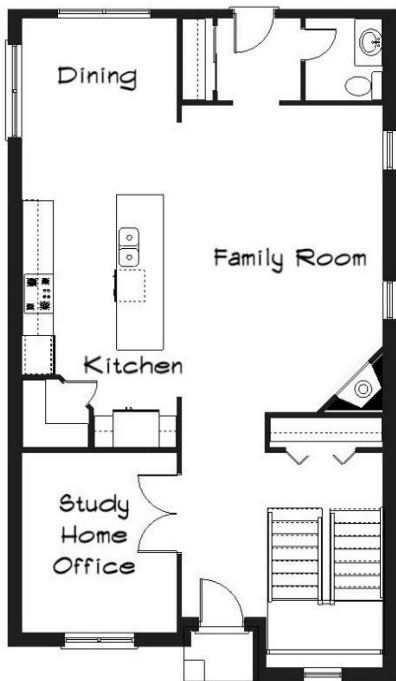

Your Land Your Style Your Home Your Way
Design + Build = Your Best Value

In Town 4004 D
2075 Sq.Ft.

Copyright © 2020 Kraus Design Build
All Rights Reserved

The **Kraus** Company
DESIGN BUILD

248-972-5549

Designed for Your 40' x 120' + Lot