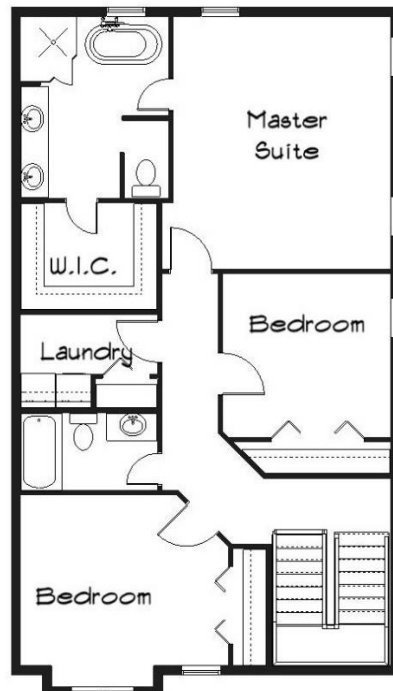

Your Land Your Style Your Home Your Way
Design + Build = Your Best Value

In Town 4004 D
2075 Sq.Ft.

Copyright © 2020 Kraus Design Build
All Rights Reserved

The **Kraus** Company
DESIGN BUILD

248-972-5549

Designed for Your 40' x 120' + Lot