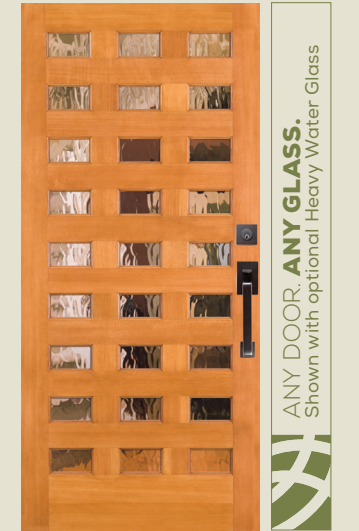

7405 IG
with 7815 sidelight and optional
rain glass. Privacy Rating 7.

ANY DOOR. **ANY GLASS.**
Shown with optional Rain Glass

7406 IG
with 7816 sidelight and optional
shaker sticking

7407 IG
Shown in white birch with
7817 sidelight and optional
shaker sticking

7408 IG
with 7818 sidelight and optional
shaker sticking

7409 IG
with 7819 sidelight and optional shaker
sticking and P-516 glass. Privacy Rating 9.

ANY DOOR. **ANY GLASS.**
Shown with optional P-516 Glass

7410 IG
Shown in walnut with 7810 sidelight
and optional shaker sticking

7411 IG
with 7811 sidelight

7427 IG
with optional heavy
water glass.
Privacy Rating 4.

ANY DOOR. **ANY GLASS.**
Shown with optional Heavy Water Glass