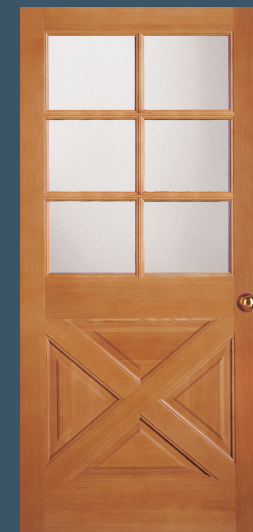

37526 SDL, IG
7526 TDL

37528 SDL, IG
7528 TDL
37804 SDL/7804 TDL sidelight

VIEW ALL **EXTERIOR FRENCH
& SASH DOORS**

simpsondoor.com/exteriorfrenchandsash

37944
with UltraBlock® technology

7031 IG

37435 SDL, IG
7435 TDL