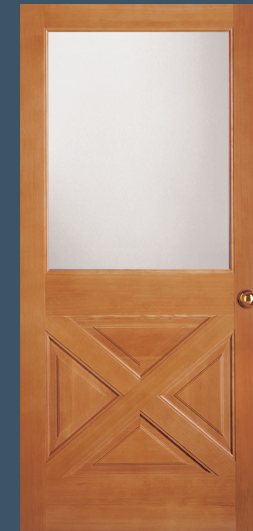

37526 SDL, IG
7526 TDL

37528 SDL, IG
7528 TDL
37804 SDL/7804 TDL sidelight

VIEW ALL **EXTERIOR FRENCH
& SASH DOORS**

simpsondoor.com/exteriorfrenchandsash

37944
with UltraBlock® technology

7031 IG

37435 SDL, IG
7435 TDL