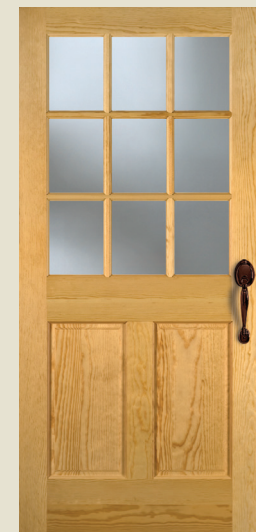

37506

with custom transom and WaterBarrier® and UltraBlock® technologies

7044 IG
with 7702 sidelight

37444 SDL, IG
7444 TDL

37644 SDL, IG
7644 TDL

37944 SDL, IG
7944 TDL

Shown in ponderosa pine

WATERBARRIER® TECHNOLOGY
simpsondoor.com/waterbarrier