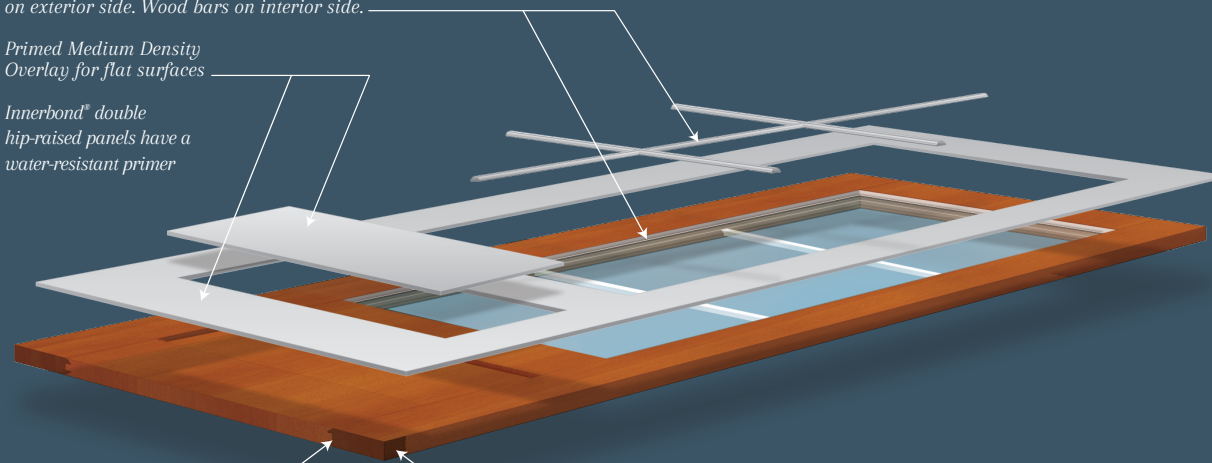

WEATHER SEAL™ PROCESS

Entire stile-and-rail joints coated and bonded to decrease the possibility of water infiltration

ULTRABLOCK® TECHNOLOGY

Composite block material finger-jointed into the bottom of the stiles

ULTRABLOCK® TECHNOLOGY

A long time favorite of Simpson's most discriminating customers, UltraBlock® technology adds a water-resistant composite block in the bottom of the door stiles, where water infiltration can occur in a tough exposure. Our exclusive Weather Seal™ process provides additional protection against moisture penetrating the bottom rail. It's our answer to the galoshes you splashed around in as a kid.