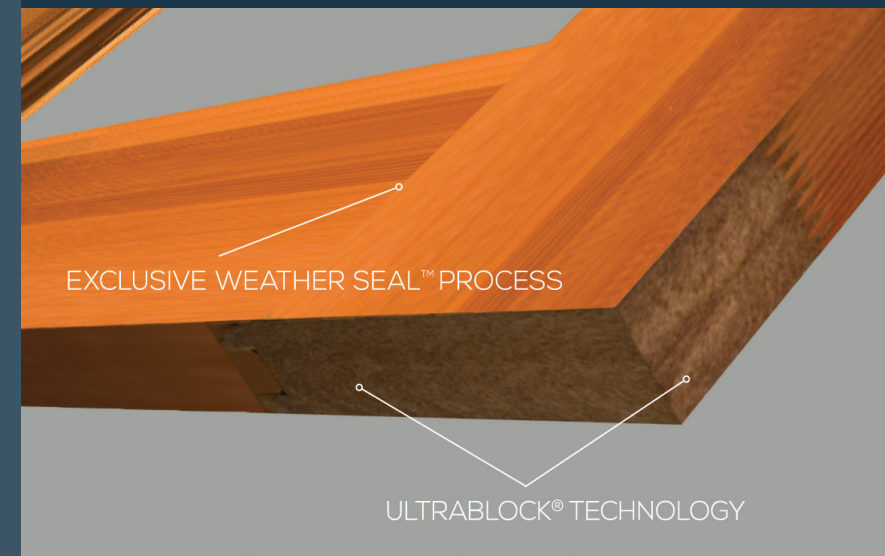

37944 WB
Shown in Douglas fir with WaterBarrier® technology

WATERBARRIER® TECHNOLOGY

Water-resistant glazing bead and SDL bars on exterior side. Wood bars on interior side.

Primed Medium Density Overlay for flat surfaces

Innerbond® double hip-raised panels have a water-resistant primer

WEATHER SEAL™ PROCESS

Entire stile-and-rail joints coated and bonded to decrease the possibility of water infiltration

ULTRABLOCK® TECHNOLOGY

Composite block material finger-jointed into the bottom of the stiles

ULTRABLOCK® TECHNOLOGY

A long time favorite of Simpson's most discriminating customers, UltraBlock® technology adds a water-resistant composite block in the bottom of the door stiles, where water infiltration can occur in a tough exposure. Our exclusive Weather Seal™ process provides additional protection against moisture penetrating the bottom rail. It's our answer to the galoshes you splashed around in as a kid.

EXCLUSIVE WEATHER SEAL™ PROCESS

ULTRABLOCK® TECHNOLOGY

ULTRABLOCK TECHNOLOGY

5-year warranty and available for any 1-3/4" or 2-1/4" thick exterior door.

WATERBARRIER TECHNOLOGY

5-year warranty with no building overhang required and available for virtually any exterior door.