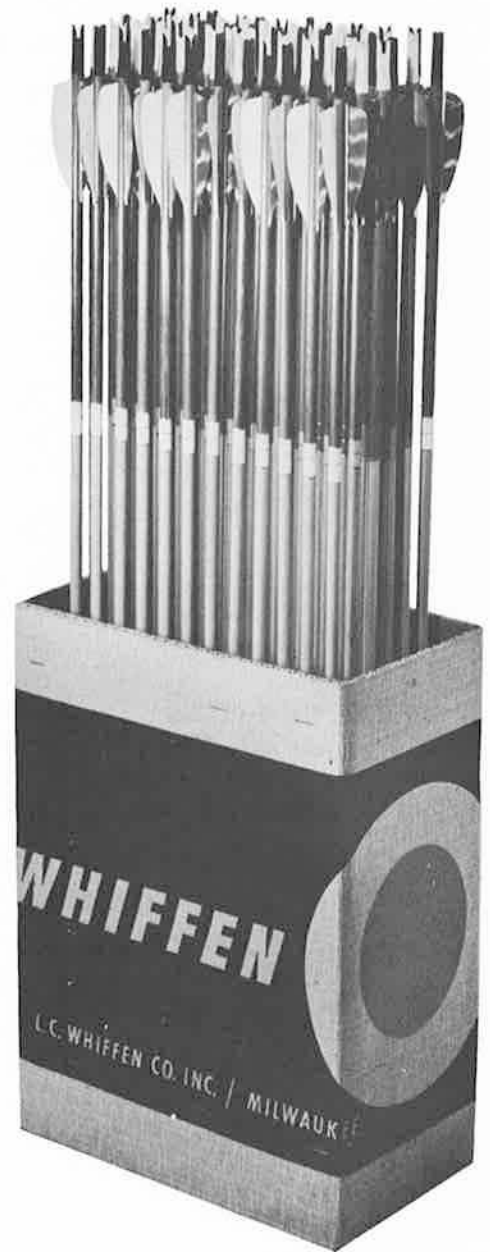

WHIFFEN

ALL PURPOSE ARROWS

Only carefully selected Port Orford cedar shafts are used to make Whiffen arrows. All arrows are fitted with tenite plastic nocks of finest quality, and fletched with selected turkey feathers and colored cock feathers.

A-500

Better grade Port Orford Cedar $\frac{1}{32}$ " full lacquered shaft. Attractive cresting, indexed nock, 5" barred feathers, colored cock feathers.

Available in 26" or 28" lengths. Not recommended for bows above 50 pounds.

A-500-F . . . Arrow with "Duo" field point . . . . . $ 7.25 dozen
Packed six dozen to carton . . . . . 7.00 dozen

A-500-H . . . Arrow with Bod-Kin hunting point . . . . . $10.50 dozen
Packed six dozen to carton . . . . . 10.25 dozen

A-800

Port Orford Cedar $\frac{5}{16}$ " lacquered shaft. Plastic nock and one color crest. Colored cock feather.

Available in 24"-26"-28" lengths. Not recommended for bows over 40 pounds.

A-800-T . . . Arrow with target point . . . . . $4.45 dozen
Packed six dozen to carton . . . . . 4.20 dozen

A-800-F . . . Arrow with field point . . . . . $5.05 dozen
Packed six dozen to carton . . . . . 4.80 dozen

A-900-T

Port Orford Cedar Shaft. Target point, plastic nock, full color shaft.

Available in 24"-26"-28" lengths. Not recommended for bows over 40 pounds.

Packed one dozen to box . . . . . $3.25 dozen
Packed twelve dozen to carton . . . . . 3.00 dozen

A-900-TX

Same as above except $\frac{1}{32}$ " shafts

Packed six dozen to carton . . . . . $3.00 dozen