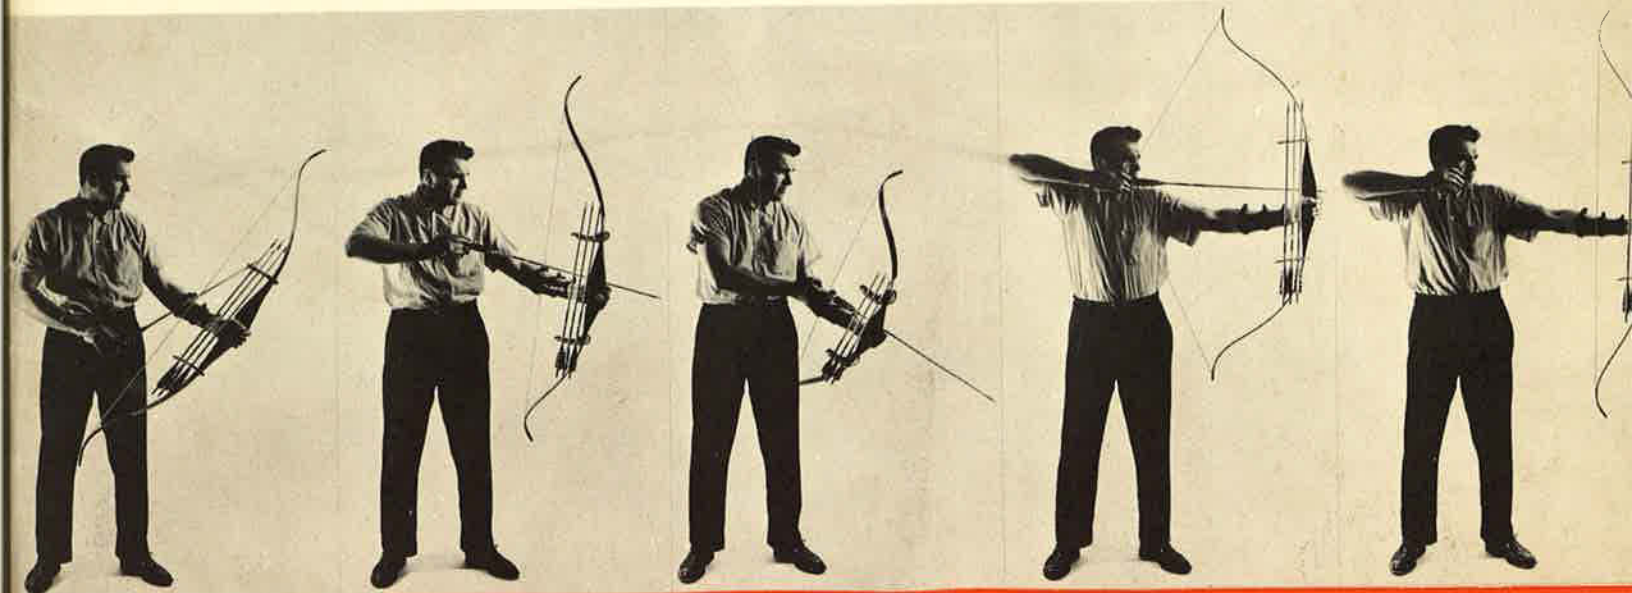

WHIFFEN

the house of archery

The HUSH-H-H bow quiver puts 4 arrows
"on the bow" at the hunter's fingertips.

L. C. WHIFFEN CO., INC. 209 W. WELLS ST. MILWAUKEE 3, WISCONSIN

the star
of bows...

WHIFFEN'S

Galaxie

A bow that
you find in
the hands of
leading archers
on the tournament
line

**IMMEDIATE
DELIVERY!**

NOTE
All bows are
weighed at 28
inches with
maximum draw of
30 inches.

at your dealer
Retails for

\$ 69⁵⁰