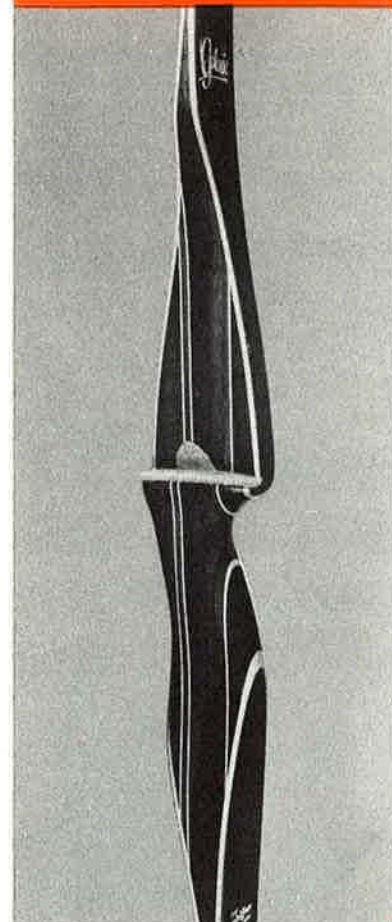

WHIFFEN

the house of archery

The HUSH-H-H bow quiver puts 4 arrows
"on the bow" at the hunter's fingertips.

L. C. WHIFFEN CO., INC. 209 W. WELLS ST. MILWAUKEE 3, WISCONSIN

the star
of bows...

WHIFFEN'S

Galaxie

A bow that
you find in
the hands of
leading archers
on the tournament
line

**IMMEDIATE
DELIVERY!**

NOTE
All bows are
weighed at 28
inches with
maximum draw of
30 inches.

at your dealer
Retails for

\$ 69⁵⁰

•
**FULL 68"
LENGTH**

•
**6 1/2" SIGHT
WINDOW**

PISTOL GRIP

Shoot equally well with the western grip or the full grip. Comfort carved to fit the hand!

PADUK WOOD HANDLE

Beautiful Deep Grain

WEIGHTS

25 to 60 lbs.

The METEOR has a 5½ inch sight window and a center shot design with a full 2¾" overdraw. The handle is placed 1 inch forward of the deflex, resulting in greater stability and speed.

IMMEDIATE DELIVERY!