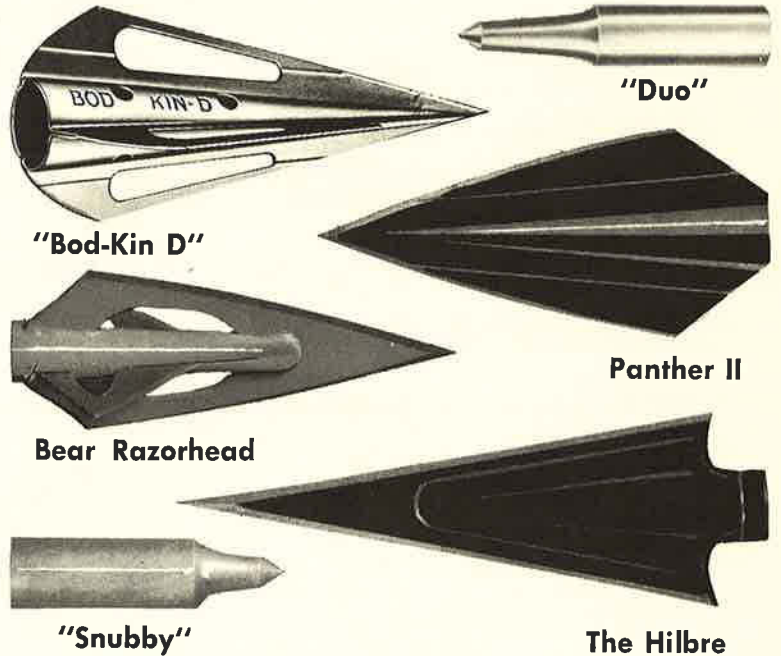

The Utility arrow provides the archer with an excellent field or hunting arrow at the same cost of regular Port Orford Cedar.

Available up to 30" draw length for bows 30 to 65 pounds.

- Standard fletch \$13.75 dozen
- Clear feather fletch75 additional

A-150

Our finest Port Orford Cedar arrow. Carefully matched and finished to please the most discriminating archer.

Spiral fletching of select white and dyed white feathers, plus an attractive three color crest, assures an arrow of beauty as well as performance.

Available in 5/16" for bows to 45 pounds and 1/32" for heavier bow weights.

Lengths from 24 to 29" for bows to 70 pounds.

- A-150-F . . . Arrow with "Duo" field points \$12.50 dozen
- A-150-H . . . Arrow with Bod-Kin or Panther II 15.50 dozen
- A-150-H . . . Arrow with Razorheads 16.75 dozen
- A-150-H . . . Arrow with Hilbre Barbed or Barbless 16.25 dozen