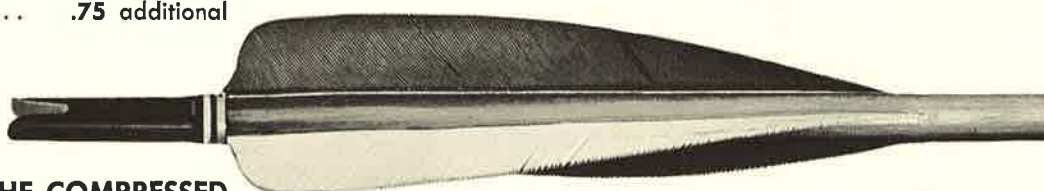

FOR HUNTING ARROWS IN ANY OF THE COMPRESSED CEDAR GRADES, ADD THE PRICE OF THE HUNTING POINT DESIRED TO THE PRICE OF THE FIELD ARROW.