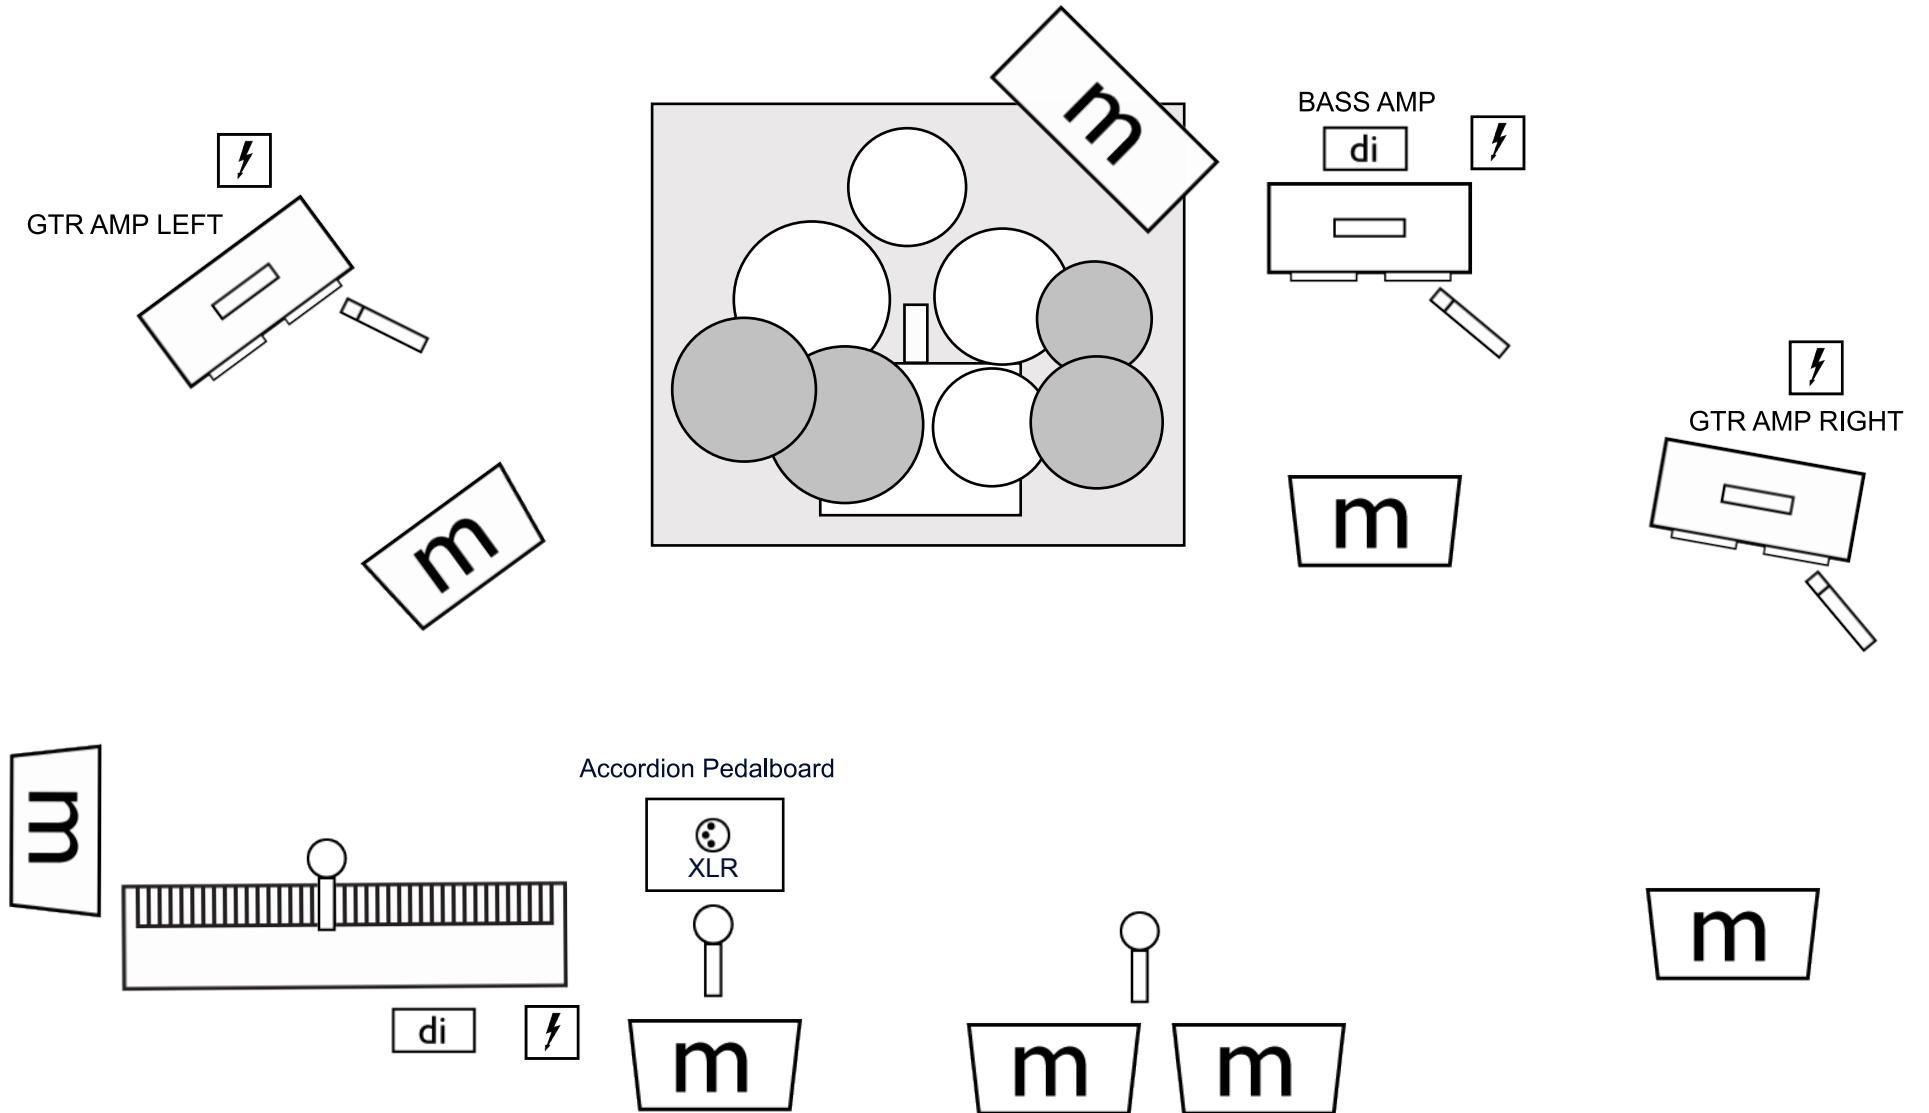

LOS AZTEX - STAGE PLOT

 POWER BOX

LOS AZTEX - INPUT LIST

- 1) Kick Internal - Shure Beta SM91
- 2) Kick external - Shure Beta 52
- 3) Snare - Shure Beta 56
- 4) Hat - Shure SM81
- 5) Tom 1 - Shure Beta 98
- 6) Floor - Shure Beta 98
- 7) Over L - Shure SM81
- 8) Over R - Shure SM81
- 9) Bass D.I. - Countryman & Assoc
- 10) Bass - Sennheiser e609
- 11) Guitar Amp Stage Left - Sennheiser e609
- 12) Guitar Amp Stage Right - Sennheiser e609
- 13) Key D.I. - Countryman & Assoc
- 14) XLR input for Accordion
- 15) VOX Keys - Shure Beta 58
- 16) VOX Accordion - Shure Beta 58
- 17) VOX Center stage - Shure Beta 58