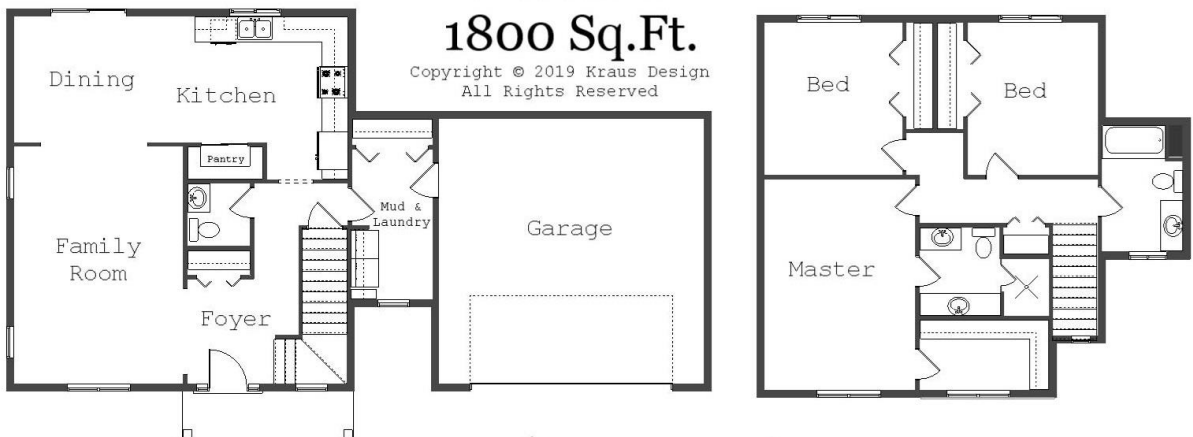

Your Land Your Style Your Home Your Way

Design + Build = Your Best Value

Destin II
1800 Sq.Ft.

Copyright © 2019 Kraus Design
All Rights Reserved

248-972-5549

Setting the New Standard