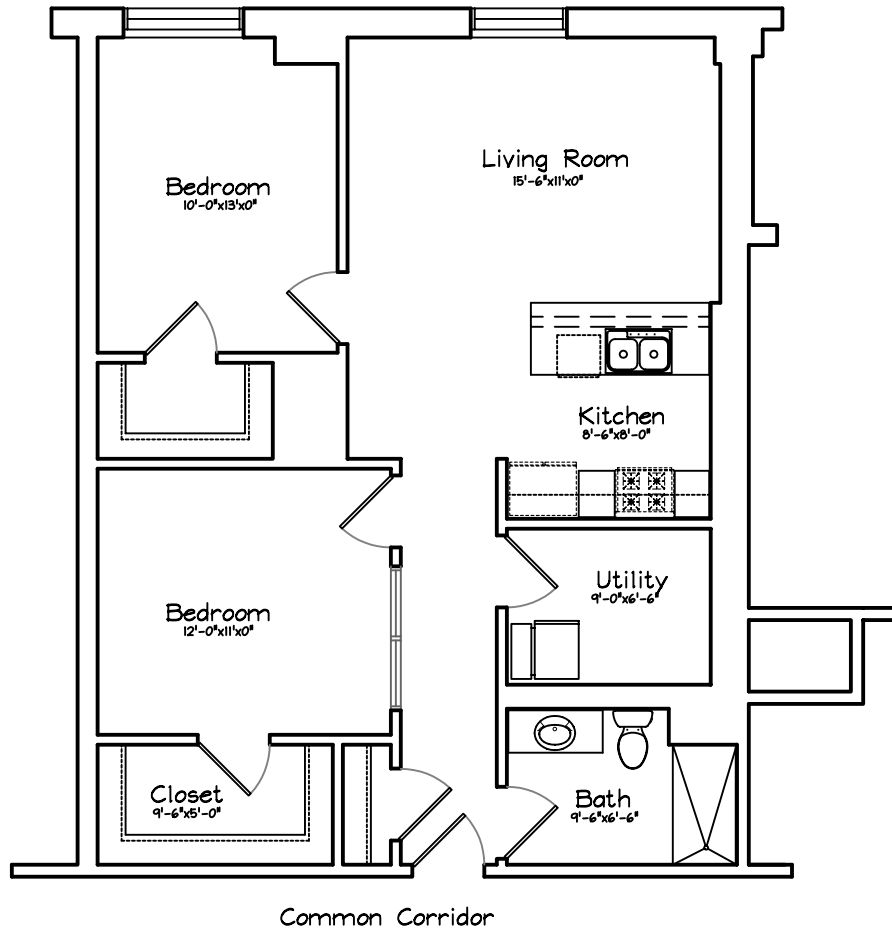

PLANKINTON LOFT APARTMENTS

4th FLOOR

Southern View

Unit #437 - 955 sq ft
Two Bedroom, 1 Bath
Scale : 1/8" = 1'-0"

Square Footage taken from center of corridor/party walls
to exterior of furred walls.