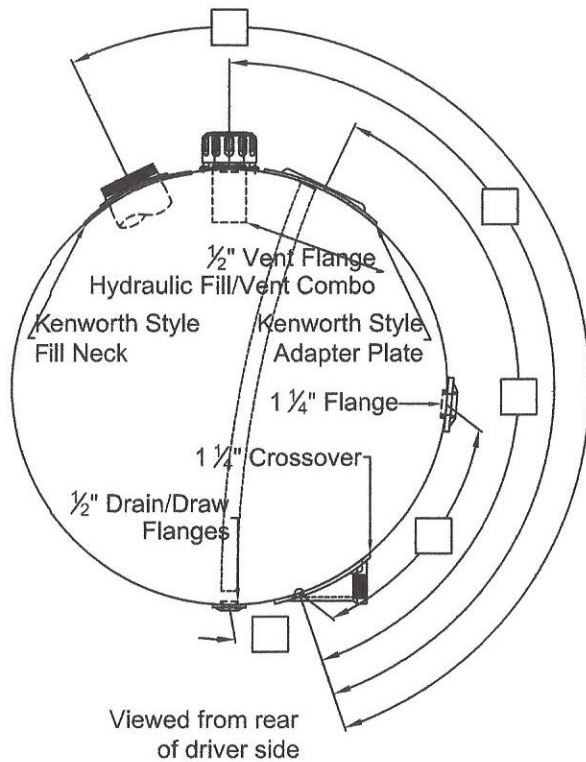

1/2" Plug

Fax #: _____

Do you need any mounting hardware?

Vent

Straps Mtg Kit Combo Kit

Sending Unit

Please note parts and mounting are not included in the price of the tank.

Other

Truck Front
Driver Side

Kenworth Style

This configuration is typically found on tanks after to 2010.

Please note: All sizes are NPTF unless otherwise noted and reference all measurements from the lateral weld seam and the end cap weld seam to the center of the fittings.