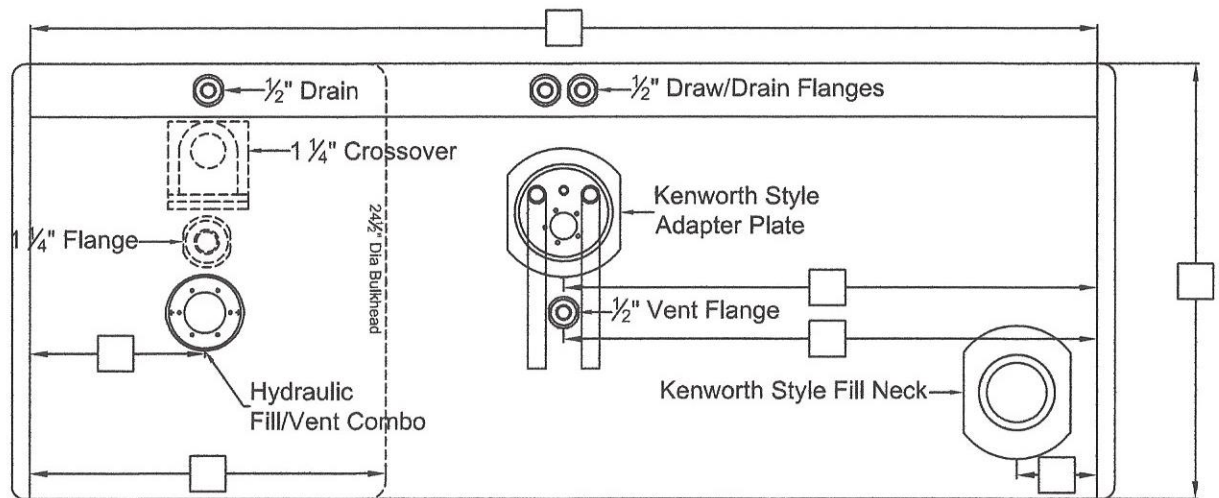

1/2" Plug

Fax #: _____

Do you need any mounting hardware?

Vent

Straps Mtg Kit Combo Kit

Sending Unit

Please note parts and mounting are not included in the price of the tank.

Other

Truck Front
Driver Side

Kenworth Style

This configuration is typically found on tanks after to 2010.

Please note: All sizes are NPTF unless otherwise noted and reference all measurements from the lateral weld seam and the end cap weld seam to the center of the fittings.