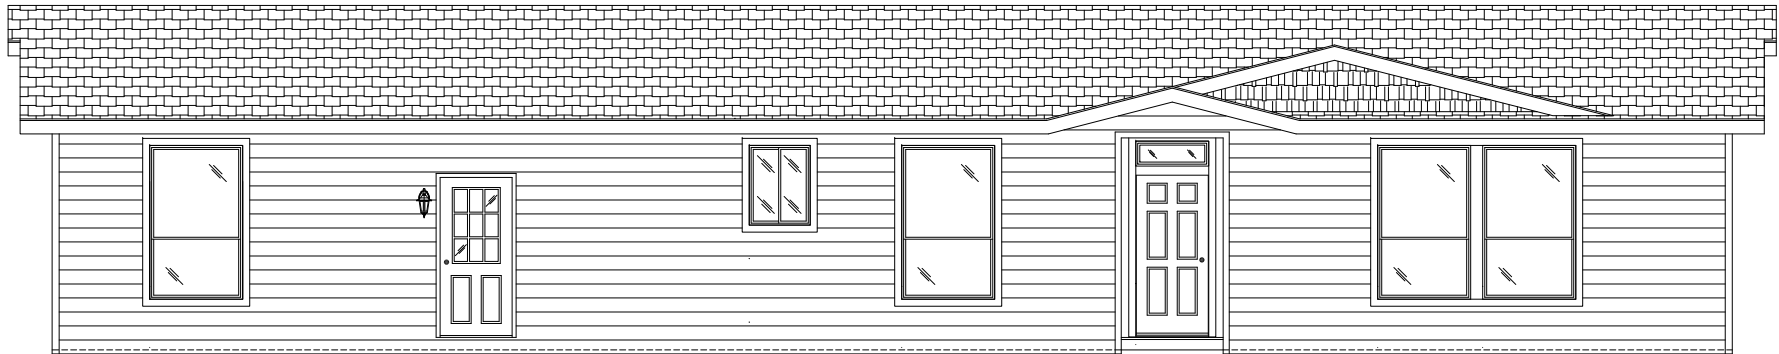

MAJESTIC COLLECTION  
"THE MCKINLEY" 9585-S  
40'-0" x 70'-0" APPROX. 2,761 SQ. FT.

FRONT SIDEWALL W/NOMINAL 24'-0" EYEBROW DORMER

FRONT ENDWALL