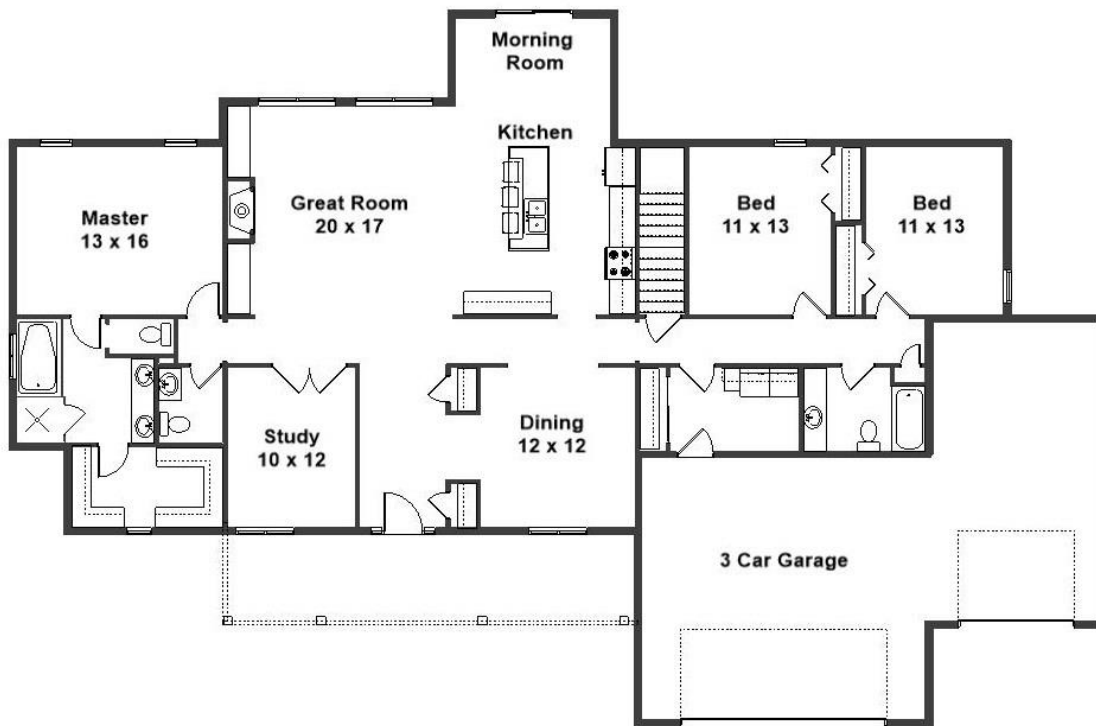

Your Land Your Style Your Home Your Way
Design + Build = Your Best Value

The Carlton 3
2315 Sq.Ft.

KRAUS
DESIGN + BUILD

248.494.1822
