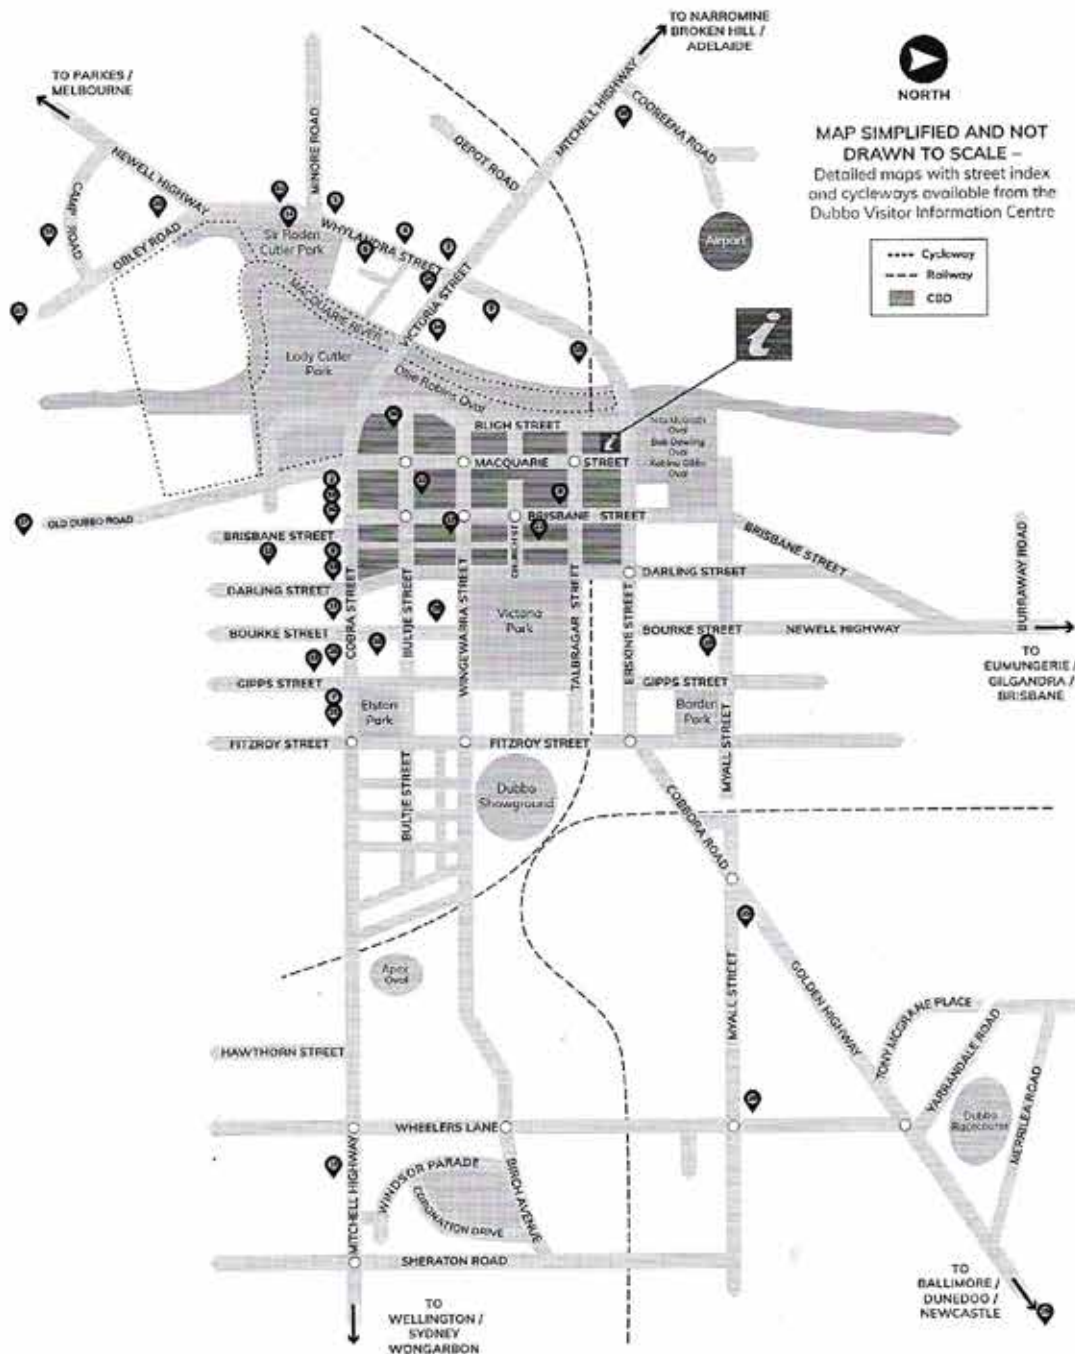

6 Comfort Inn Blue Lagoon 02 6882 4444
79/85 Cobra Street DUBBO 2830

12 Cascades Motor Inn 02 6882 3888
147 Cobra Street DUBBO 2830
Plenty of trailer parking

This is just a guide to the closest motels to the showground. There are many more in Dubbo and a list is available on a separate guide. The motels listed here cover all price ranges and the details shown are just a guide.

Rally Headquarters will be in the showground and each day's activities will be starting from a large car park just inside the showground gate.

There will be trailer parking available if the motel you choose can't accommodate you.

:DUBBO

REST YOUR HEAD

The Dubbo Region is waiting for you at dubbo.com.au

MAP SIMPLIFIED AND NOT DRAWN TO SCALE – Detailed maps with street index and cycleways available from the Dubbo Visitor Information Centre

- | | | |
|-----------------------------|--|------------------------------------|
| 1 Abel Tasman Motor Inn | 14 Discovery Parks Dubbo | 27 Outback Cellar Dubbo |
| 2 Aberdeen Motor Inn | 15 Dubbo City Holiday Park | 28 Parkvue Motel |
| 3 Across Country Motor Inn | 16 Dubbo Rhino Lodge | 29 Pericoe Retreat |
| 4 Akuna Motel | 17 Dubbo RSL Club Motel | 30 Poplars Caravan Park |
| 5 All Seasons Motor Lodge | 18 Eastend Studio Apartments | 31 Quality Inn Dubbo International |
| 6 Australian Heritage Motel | 19 Endeavour Court | 32 Quest Apartments |
| 7 Best Western Blue Gum | 20 Forest Lodge Motor Inn and Restaurant | 33 Shearing Shed Motor Inn |
| 8 Castlereagh Hotel | 21 Fountain View Motel | 34 Tallarook Motor Inn |
| 9 Cattleman's Motor Inn | 22 Gipps Street Cottage | 35 Taronga Western Plains Zoo |
| 10 Centrepont Motel | 23 Glenmore Lodge | 36 The Palms Motel |
| 11 Comfort Inn Blue Lagoon | 24 Ibis Budget | 37 Walls Court B&B |
| 12 Country Apartments | 25 Manera Heights Apartments | 38 Westview Caravan Park |
| 13 Countryman Motor Inn | 26 Orana Motel | |