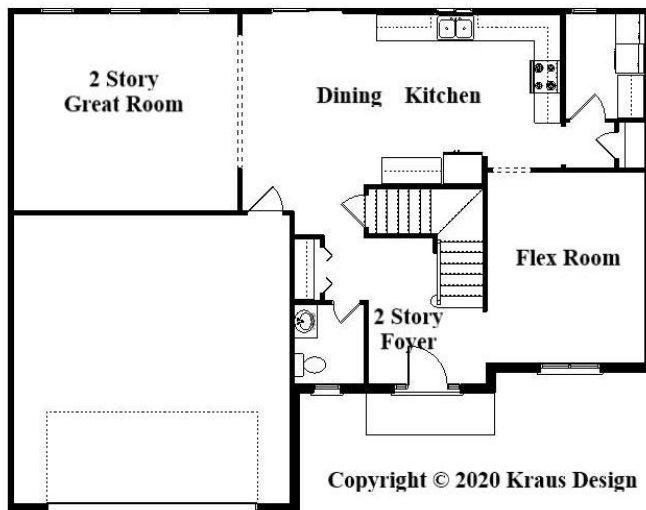

Your Land Your Style Your Home Your Way  
Design + Build = Your Best Value

**The Bathurst**  
**2140 Sq.Ft.**

The **Kraus** Company  
DESIGN BUILD  
248-972-5549

Copyright © 2020 Kraus Design

Setting the New Standard