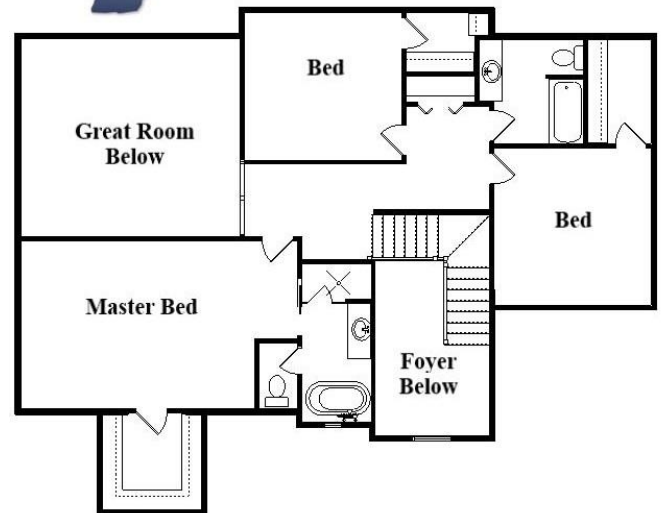

Your Land Your Style Your Home Your Way  
Design + Build = Your Best Value

**The Bathurst**  
**2140 Sq.Ft.**

The **Kraus** Company  
DESIGN BUILD  
248-972-5549

Copyright © 2020 Kraus Design

Setting the New Standard