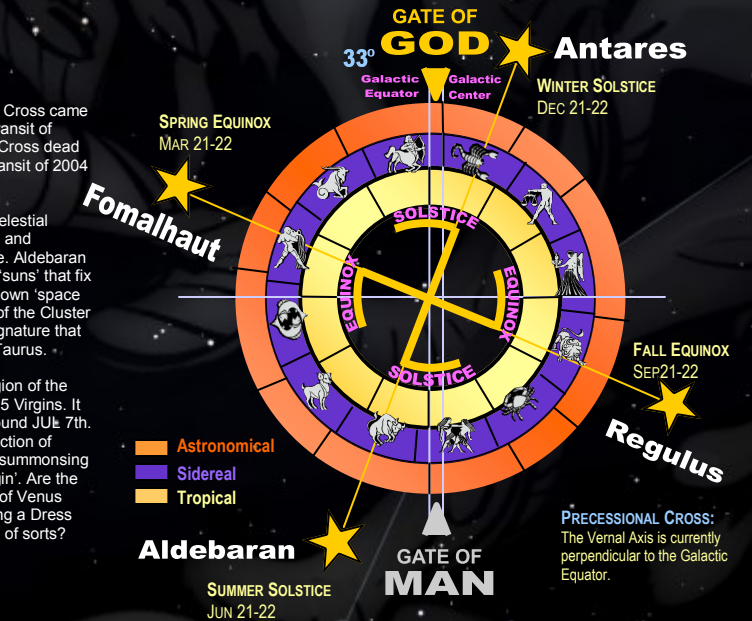

THE PARABLE OF THE 5 WISE AND FOOLISH VIRGINS
The Parable appears in only 1 of the Canonical Gospels. In *Matthew 25:1-13*, the 5 Virgins who are prepared for the Bridegroom's arrival are rewarded, while the 5 Virgins who are not prepared were excluded from the Marriage Feast.

There is debate if they are the 'Bridesmaids' given the honor of attending the Wedding of the Bride or are a 'representation' or metaphor for the Bride herself. Most agree though that it is a *Call to Readiness* for the LORD's summoning. It is interesting that no reprimand was given for falling asleep or growing weary. The Lesson from Christ was to head the warning of not being

PLEIADES
THE CONGREGATION & THE 7 MAIDENS
EARTH-VENUS-PLEIADES CONJUNCTION
THE 7 CHURCHES OF REVELATION
APR 4, 2012 (4-4)
CHRIST COMES FOR HIS CHURCH

THE 5 VIRGINS OF THE HYADES
These were the 5 Daughters of the Titan Atlas, half sisters to the Pleiades. The V-shaped Star Cluster is about 153 Light Years from Earth. It makes up the 'Head of the Bull' or where the Horns converge.