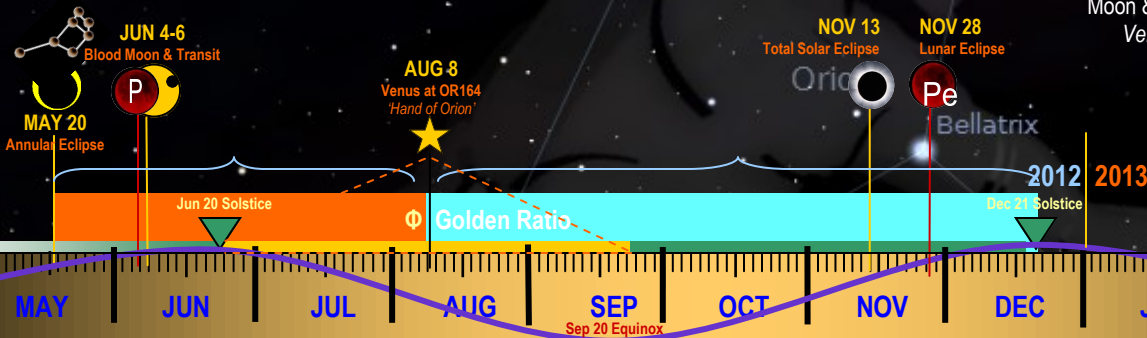

SOME PECULIARITIES OF THE AUG 8 CONJUNCTION OF VENUS AT OR164 OR ORION'S HAND ...

- is in Phi Ratio from the Annular Solar Eclipse of MAY 20 to the Winter Solstice of DEC 21.
- is precisely in the midst of the JUN 20 Solstice & the SEP 20 Equinox.
- is almost mid way between JUL 3-4 Full Moon & JUL 19 -20 New Moon.
- Is in proportions from MAY 20 Annular Eclipse to NOV 13 Total Eclipse as difference between distance of Perihelion to Aphelion of our Sun.

INDEPENDENCE DAY

The Earth's course around the SUN is not a perfect circle. There is a long distance and a shorter distance, a difference of 5000 miles. The date is also the Perihelion or when the Earth is closest to the Sun. It so happens that not only is the 4th of July deemed USA's Declaration of Independence, but it is 9 weeks from May 1, or a 'term' from whence the ILLUMINATI was initiated in 1776—the Year of USA's Independence. The Illuminati have their Emblem on the Reverse Seal of the USA:

Every year on July 4th, from Earth's position, the Sun is in conjunction with Sirius. The Dog Star. To the occult, it is well recognized as the companion to Orion or Isis, etc. It is no coincidence that many of the Founding Fathers of the USA were Masonic and had secret knowledge of celestial positions that are very significant to their dealings. For example the WASHINGTON MONUMENT is built on this alignment.

ORI64
Although a 4 day difference from the 2004 Transit, Venus still ends up in the 'Hand of Orion' on the same date: AUG 8 (8-8).
The Number 8 = Resurrection
CHRIST HAS CHURCH SECURE & LEADS THROUGH GATE

CONJUNCTION
VENUS-Jupiter-Pleiades
Moon & Aldebaran at 90° to Conjunction
Venus, the 'Bright & Morning' Cross'
July 15, 2012
CHRIST THE MESSIAH DIED ON THE CROSS

THE 'SIGN OF THE CROSS'

In many connotations over the centuries of the Church Age, the Cross came to represent the 'Body of Christ'. What is particular about this Transit of Venus, is that on JUL 15, one of its many conjunctions forms a Cross dead center in the Head of Taurus. This did not occur in the Transit of 2004 and is very unique.

Although it does not constitute a tradition Celestial Cross, the key elements of the Full Moon and Aldebaran's 90° angle make it very rare. Aldebaran happens to be one of the 4 celestial 'suns' that fix the universal coordinates of our known 'space and time'. Aldebaran is not part of the Cluster but completes the 'V' shape signature that is universally recognized in Taurus.

Venus traversed the Region of the Hyades, known as the 5 Virgins. It will leave this area around JUL 7th. Perhaps it is a depiction of Christ as Venus, summoning the 5 'Wise Virgin'. Are the Conjunctions of Venus thus signaling a Dress Rehearsal of sorts?

TRANSIT:
Sun-Venus
JUN 5-6
CHRIST GLORIFIED AS THE SON

VENUS: BRIGHT & MORNING STAR

VENUS: BRIGHT & EVENING STAR