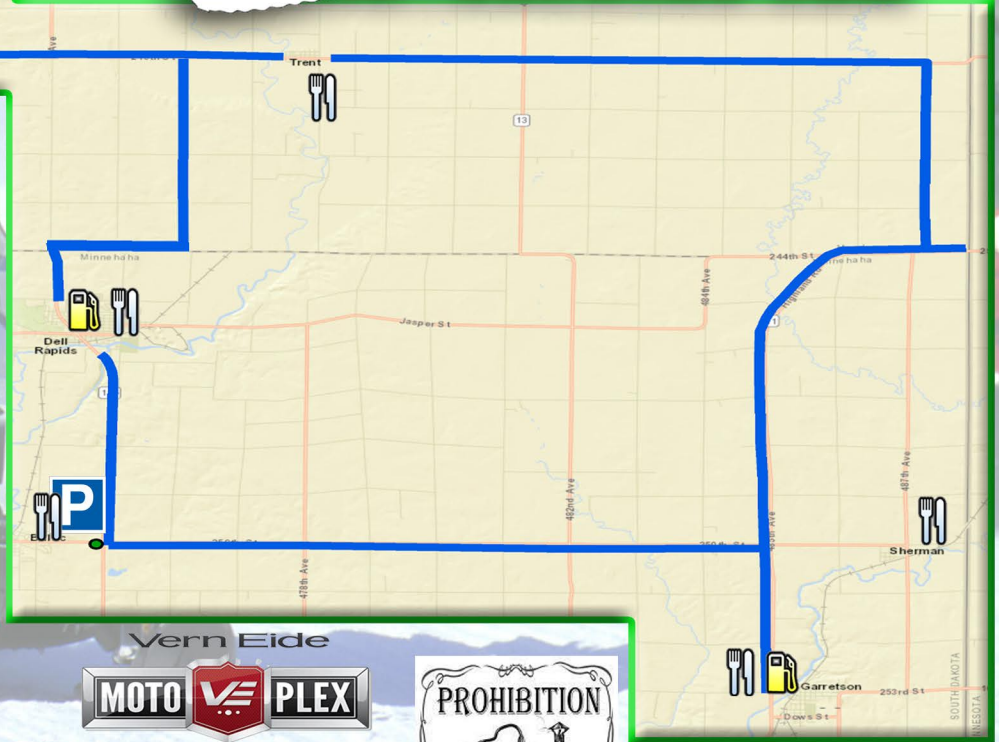

Siouxland

TRAILS WORK Consulting

Classic Corner

Convenience Store

Make the Switch!

- Propane & Oil Delivery Service
- Free Tank Switch Out
- No Tank Rent/Lease Fee
- Multiple Contract Options
- Unique Rentals

Palisades Oil & Propane

Call today! 605-594-3465 • 25353 485th Ave | Garretson, SD
Palisades offers beer, liquor, food, and a full kitchen menu