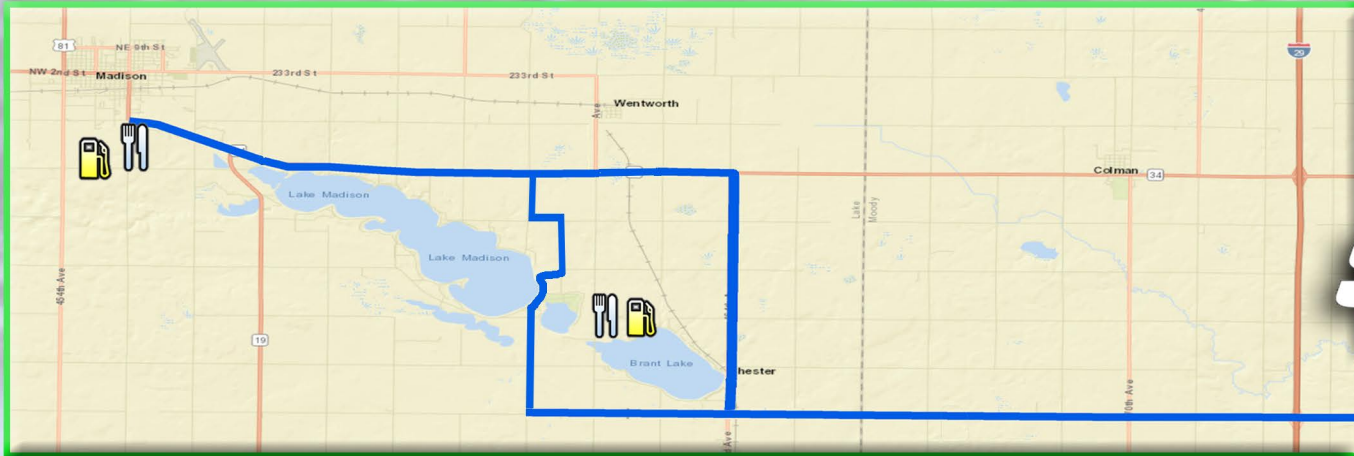

Siouxland

TRAILS WORK Consulting

Classic Corner

Convenience Store

Make the Switch!

- Propane & Oil Delivery Service
- Free Tank Switch Out
- No Tank Rent/Lease Fee
- Multiple Contract Options
- Unique Rentals

Palisades Oil & Propane

Call today! 605-594-3465 • 25353 485th Ave | Garretson, SD
Palisades offers beer, liquor, food, and a full kitchen menu