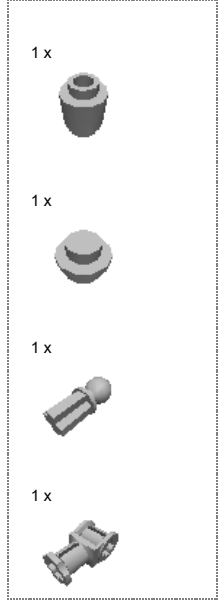

Step 14 of 37

Step 15 of 37

Step 16 of 37

1 x

1 x

1 x

1 x

Step 17 of 37

Step 18 of 37

Step 19 of 37

Step 20 of 37

Step 21 of 37

Step 22 of 37

Step 23 of 37

Step 24 of 37

Step 25 of 37

2 x

ANGLE ELEMENT, 0 DEGREES [1] -  
White

1 x

BEAM 1M WITH 3 BALLS Ø5,9 -  
Dark Stone Grey

© 2012 The LEGO Group. All rights reserved.  
Use of the LEGO Digital Designer html print tool, signifies your agreement to the terms of use.