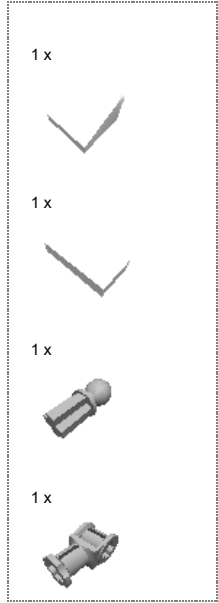

Step 18 of 37

Step 19 of 37

Step 20 of 37

Step 21 of 37

Step 22 of 37

Step 23 of 37

Step 24 of 37

Step 25 of 37

2 x

ANGLE ELEMENT, 0 DEGREES [1] -  
White

1 x

BEAM 1M WITH 3 BALLS Ø5,9 -  
Dark Stone Grey

© 2012 The LEGO Group. All rights reserved.  
Use of the LEGO Digital Designer html print tool, signifies your agreement to the terms of use.