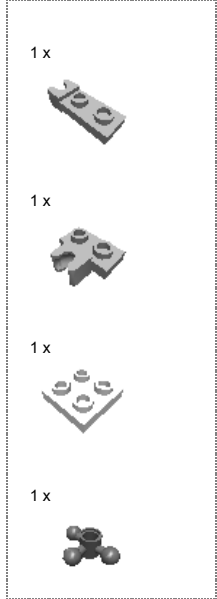

Step 18 of 37

Step 19 of 37

Step 20 of 37

Step 21 of 37

Step 22 of 37

Step 23 of 37

Step 24 of 37

Step 25 of 37

Step 26 of 37

Step 27 of 37

Step 28 of 37

Step 29 of 37

Step 30 of 37

Step 31 of 37

Step 32 of 37

Step 33 of 37

Step 34 of 37

Step 35 of 37

Step 36 of 37

Step 37 of 37

2 x		ROUND BRICK 1X1 - Medium Stone Grey	1 x		GLASS CASE - Transparent	6 x		BRICK 1X1 W. 1 KNOB - White
4 x		TECHNIC BRICK 1X1 - White	2 x		ROOF TILE 1X1X2/3, PC - White	2 x		ROOF TILE 1 X 2 X 2/3, ABS - White
6 x		PLATE W. BOW 1X2X2/3 - White	2 x		PLATE W. BOW 1X2X2/3 - Medium Stone Grey	4 x		FLAT TILE 1X1 - White
1 x		RADIATOR GRILLE 1X2 - White	6 x		FLAT TILE 1X2 - White	2 x		FLAT TILE 1X2 - Medium Stone Grey
8 x		PLATE 1X2 - White	3 x		PLATE 1X2, W/ 1 KNOB - White	6 x		PLATE 1X3 - White
2 x		PLATE 2X2 - White	1 x		PLATE 2X2 - Medium Stone Grey	2 x		PLATE 1X4 - White
2 x		PLATE 2X3 - White	1 x		PLATE 2X4 - White	2 x		PLATE 1X1 ROUND - Medium Stone Grey
2 x		PLATE 2X2 ROUND - White	2 x		FLAT TILE 2X2, ROUND - White	2 x		FLAT TILE 2x2 ROUND W. HOLE Ø4.85 - Medium Stone Grey
2 x		PLATE ROUND W. 1 KNOB - White	2 x		PLATE 2X4X18° - White	2 x		LAMP HOLDER - White
4 x		PLATE 1X2 BALL CUP / FRICTION END - Medium Stone Grey	4 x		PLATE 1X2 W. STICK 3.18 - White	4 x		PLATE 1X2 W/HOLDER, VERTICAL - White
3 x		PLATE 1X2 BALL CUP / FRICTION MIDDLE - Medium Stone Grey	2 x		ANGLE PLATE 1X2 / 2X2 - White	1 x		PLATE 2X2 INVERTED W. SNAP - White
2 x		BALL W. CROSS AXLE - Medium Stone Grey	2 x		CONNECTOR PEG W. FRICTION - Black	2 x		CROSS AXLE 3M - Medium Stone Grey
2 x		BALL WITH FRICTION SNAP - Black	2 x		CATCH W. CROSS HOLE - Medium Stone Grey	2 x		CROSS BLOCK 90° - Medium Stone Grey

2 x

ANGLE ELEMENT, 0 DEGREES [1] -  
White

1 x

BEAM 1M WITH 3 BALLS Ø5,9 -  
Dark Stone Grey

© 2012 The LEGO Group. All rights reserved.  
Use of the LEGO Digital Designer html print tool, signifies your agreement to the terms of use.