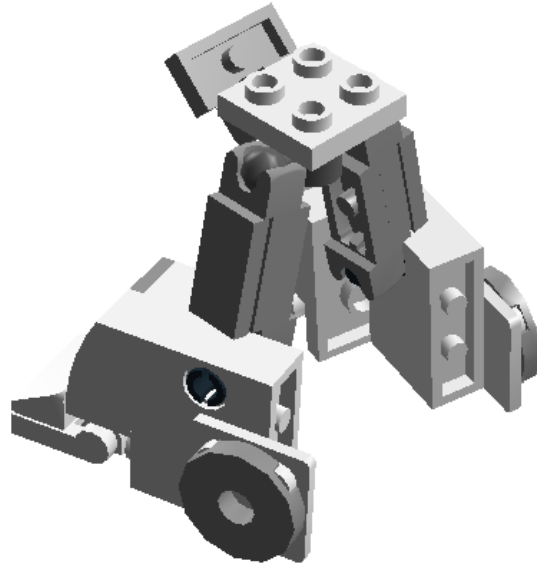

Step 26 of 37

Step 27 of 37

Step 28 of 37

Step 29 of 37

Step 30 of 37

Step 31 of 37

Step 32 of 37

Step 33 of 37

Step 34 of 37

Step 35 of 37

Step 36 of 37

Step 37 of 37

2 x		ROUND BRICK 1X1 - Medium Stone Grey	1 x		GLASS CASE - Transparent	6 x		BRICK 1X1 W. 1 KNOB - White
4 x		TECHNIC BRICK 1X1 - White	2 x		ROOF TILE 1X1X2/3, PC - White	2 x		ROOF TILE 1 X 2 X 2/3, ABS - White
6 x		PLATE W. BOW 1X2X2/3 - White	2 x		PLATE W. BOW 1X2X2/3 - Medium Stone Grey	4 x		FLAT TILE 1X1 - White
1 x		RADIATOR GRILLE 1X2 - White	6 x		FLAT TILE 1X2 - White	2 x		FLAT TILE 1X2 - Medium Stone Grey
8 x		PLATE 1X2 - White	3 x		PLATE 1X2, W/ 1 KNOB - White	6 x		PLATE 1X3 - White
2 x		PLATE 2X2 - White	1 x		PLATE 2X2 - Medium Stone Grey	2 x		PLATE 1X4 - White
2 x		PLATE 2X3 - White	1 x		PLATE 2X4 - White	2 x		PLATE 1X1 ROUND - Medium Stone Grey
2 x		PLATE 2X2 ROUND - White	2 x		FLAT TILE 2X2, ROUND - White	2 x		FLAT TILE 2x2 ROUND W. HOLE Ø4.85 - Medium Stone Grey
2 x		PLATE ROUND W. 1 KNOB - White	2 x		PLATE 2X4X18° - White	2 x		LAMP HOLDER - White
4 x		PLATE 1X2 BALL CUP / FRICTION END - Medium Stone Grey	4 x		PLATE 1X2 W. STICK 3.18 - White	4 x		PLATE 1X2 W/HOLDER, VERTICAL - White
3 x		PLATE 1X2 BALL CUP / FRICTION MIDDLE - Medium Stone Grey	2 x		ANGLE PLATE 1X2 / 2X2 - White	1 x		PLATE 2X2 INVERTED W. SNAP - White
2 x		BALL W. CROSS AXLE - Medium Stone Grey	2 x		CONNECTOR PEG W. FRICTION - Black	2 x		CROSS AXLE 3M - Medium Stone Grey
2 x		BALL WITH FRICTION SNAP - Black	2 x		CATCH W. CROSS HOLE - Medium Stone Grey	2 x		CROSS BLOCK 90° - Medium Stone Grey

2 x

ANGLE ELEMENT, 0 DEGREES [1] -  
White

1 x

BEAM 1M WITH 3 BALLS Ø5,9 -  
Dark Stone Grey

© 2012 The LEGO Group. All rights reserved.  
Use of the LEGO Digital Designer html print tool, signifies your agreement to the terms of use.