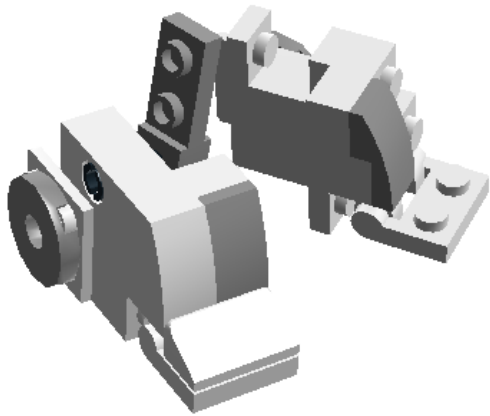

Step 26 of 37

Step 27 of 37

Step 28 of 37

Step 29 of 37

Step 30 of 37

Step 31 of 37

Step 32 of 37

Step 33 of 37

Step 34 of 37

Step 35 of 37

Step 36 of 37

Step 37 of 37

2 x		ROUND BRICK 1X1 - Medium Stone Grey	1 x		GLASS CASE - Transparent	6 x		BRICK 1X1 W. 1 KNOB - White
4 x		TECHNIC BRICK 1X1 - White	2 x		ROOF TILE 1X1X2/3, PC - White	2 x		ROOF TILE 1 X 2 X 2/3, ABS - White
6 x		PLATE W. BOW 1X2X2/3 - White	2 x		PLATE W. BOW 1X2X2/3 - Medium Stone Grey	4 x		FLAT TILE 1X1 - White
1 x		RADIATOR GRILLE 1X2 - White	6 x		FLAT TILE 1X2 - White	2 x		FLAT TILE 1X2 - Medium Stone Grey
8 x		PLATE 1X2 - White	3 x		PLATE 1X2, W/ 1 KNOB - White	6 x		PLATE 1X3 - White
2 x		PLATE 2X2 - White	1 x		PLATE 2X2 - Medium Stone Grey	2 x		PLATE 1X4 - White
2 x		PLATE 2X3 - White	1 x		PLATE 2X4 - White	2 x		PLATE 1X1 ROUND - Medium Stone Grey
2 x		PLATE 2X2 ROUND - White	2 x		FLAT TILE 2X2, ROUND - White	2 x		FLAT TILE 2x2 ROUND W. HOLE Ø4.85 - Medium Stone Grey
2 x		PLATE ROUND W. 1 KNOB - White	2 x		PLATE 2X4X18° - White	2 x		LAMP HOLDER - White
4 x		PLATE 1X2 BALL CUP / FRICTION END - Medium Stone Grey	4 x		PLATE 1X2 W. STICK 3.18 - White	4 x		PLATE 1X2 W/HOLDER, VERTICAL - White
3 x		PLATE 1X2 BALL CUP / FRICTION MIDDLE - Medium Stone Grey	2 x		ANGLE PLATE 1X2 / 2X2 - White	1 x		PLATE 2X2 INVERTED W. SNAP - White
2 x		BALL W. CROSS AXLE - Medium Stone Grey	2 x		CONNECTOR PEG W. FRICTION - Black	2 x		CROSS AXLE 3M - Medium Stone Grey
2 x		BALL WITH FRICTION SNAP - Black	2 x		CATCH W. CROSS HOLE - Medium Stone Grey	2 x		CROSS BLOCK 90° - Medium Stone Grey

2 x

ANGLE ELEMENT, 0 DEGREES [1] -  
White

1 x

BEAM 1M WITH 3 BALLS Ø5,9 -  
Dark Stone Grey

© 2012 The LEGO Group. All rights reserved.  
Use of the LEGO Digital Designer html print tool, signifies your agreement to the terms of use.