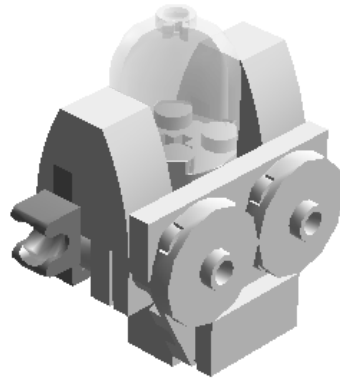

**LEGO** DIGITAL DESIGNER 4.2

Model Name:  
**Spikes exosuit 2020** by  
BWTMT Brickworks

Number of Bricks: 110

Step 1 of 37

Step 2 of 37

Step 3 of 37

Step 4 of 37

Step 5 of 37

Step 6 of 37

Step 7 of 37

Step 8 of 37

Step 9 of 37

Step 10 of 37

Step 11 of 37

Step 12 of 37

Step 13 of 37

Step 14 of 37

Step 15 of 37

Step 16 of 37

1 x

1 x

1 x

1 x

Step 17 of 37

2 x

ANGLE ELEMENT, 0 DEGREES [1] -  
White

1 x

BEAM 1M WITH 3 BALLS Ø5,9 -  
Dark Stone Grey

© 2012 The LEGO Group. All rights reserved.  
Use of the LEGO Digital Designer html print tool, signifies your agreement to the terms of use.