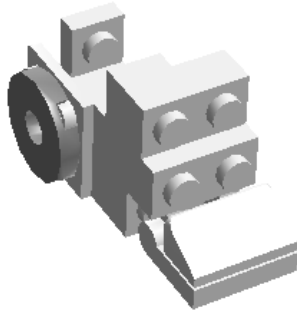

Step 27 of 37