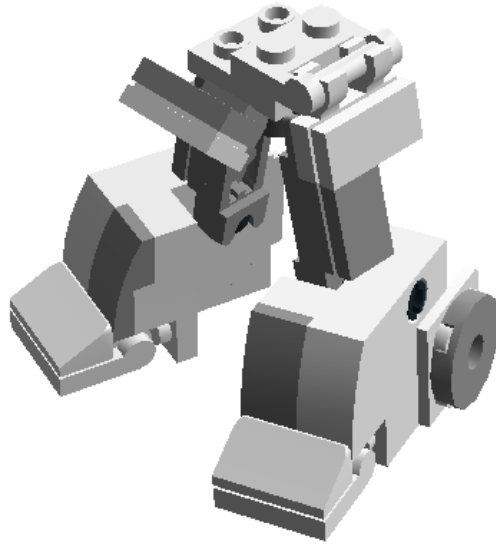

Step 35 of 37