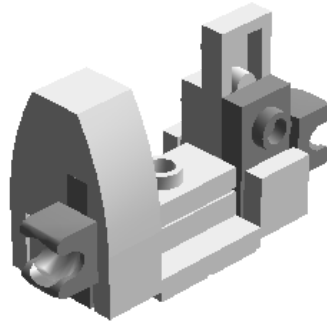

**LEGO** DIGITAL DESIGNER 4.2

Model Name:  
**Spikes exosuit 2020** by  
BWTMT Brickworks

Number of Bricks: 110

Step 1 of 37

Step 2 of 37

Step 3 of 37

Step 4 of 37

Step 5 of 37

2 x

ANGLE ELEMENT, 0 DEGREES [1] -  
White

1 x

BEAM 1M WITH 3 BALLS Ø5,9 -  
Dark Stone Grey

© 2012 The LEGO Group. All rights reserved.  
Use of the LEGO Digital Designer html print tool, signifies your agreement to the terms of use.