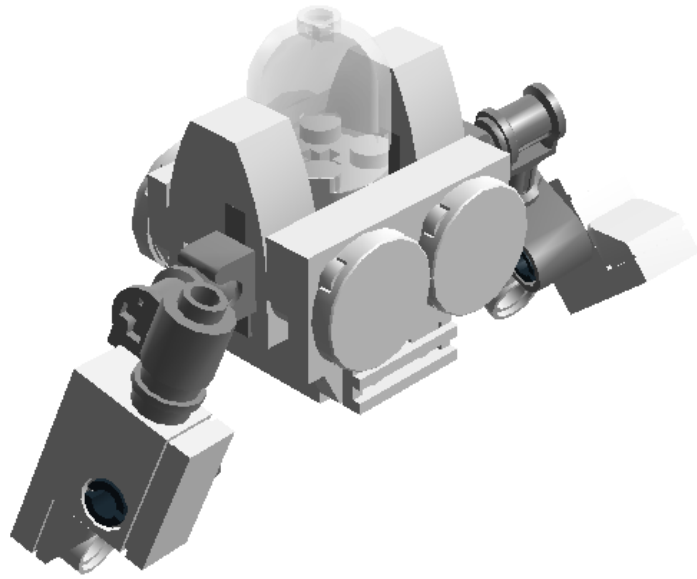

Step 18 of 37

Step 19 of 37

Step 20 of 37

Step 21 of 37

Step 22 of 37

Step 23 of 37

Step 24 of 37

Step 25 of 37

2 x

ANGLE ELEMENT, 0 DEGREES [1] -  
White

1 x

BEAM 1M WITH 3 BALLS Ø5,9 -  
Dark Stone Grey

© 2012 The LEGO Group. All rights reserved.  
Use of the LEGO Digital Designer html print tool, signifies your agreement to the terms of use.