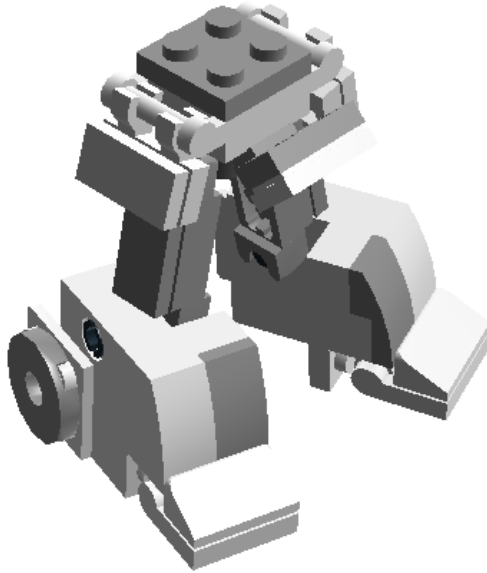

Step 36 of 37