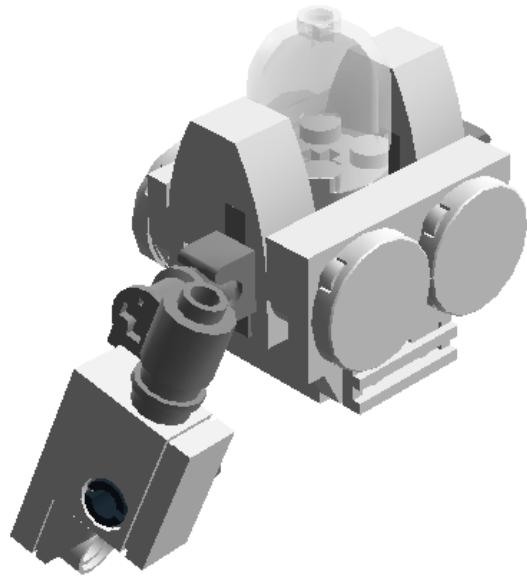

Step 19 of 37