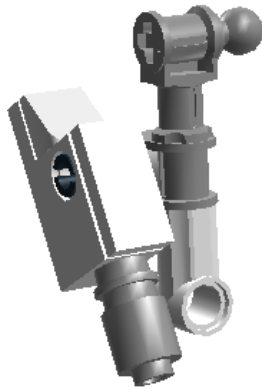

Step 18 of 37

Step 19 of 37

Step 20 of 37

Step 21 of 37

Step 22 of 37

Step 23 of 37

Step 24 of 37

Step 25 of 37

2 x

ANGLE ELEMENT, 0 DEGREES [1] -  
White

1 x

BEAM 1M WITH 3 BALLS Ø5,9 -  
Dark Stone Grey

© 2012 The LEGO Group. All rights reserved.  
Use of the LEGO Digital Designer html print tool, signifies your agreement to the terms of use.