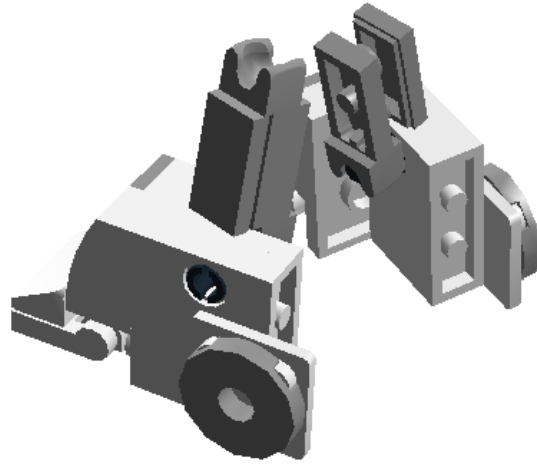

Step 18 of 37

Step 19 of 37

Step 20 of 37

Step 21 of 37

Step 22 of 37

Step 23 of 37

Step 24 of 37

Step 25 of 37

Step 26 of 37

Step 27 of 37

Step 28 of 37

Step 29 of 37

Step 30 of 37

Step 31 of 37

Step 32 of 37

Step 33 of 37

Step 34 of 37

Step 35 of 37

Step 36 of 37

Step 37 of 37

2 x		ROUND BRICK 1X1 - Medium Stone Grey	1 x		GLASS CASE - Transparent	6 x		BRICK 1X1 W. 1 KNOB - White
4 x		TECHNIC BRICK 1X1 - White	2 x		ROOF TILE 1X1X2/3, PC - White	2 x		ROOF TILE 1 X 2 X 2/3, ABS - White
6 x		PLATE W. BOW 1X2X2/3 - White	2 x		PLATE W. BOW 1X2X2/3 - Medium Stone Grey	4 x		FLAT TILE 1X1 - White
1 x		RADIATOR GRILLE 1X2 - White	6 x		FLAT TILE 1X2 - White	2 x		FLAT TILE 1X2 - Medium Stone Grey
8 x		PLATE 1X2 - White	3 x		PLATE 1X2, W/ 1 KNOB - White	6 x		PLATE 1X3 - White
2 x		PLATE 2X2 - White	1 x		PLATE 2X2 - Medium Stone Grey	2 x		PLATE 1X4 - White
2 x		PLATE 2X3 - White	1 x		PLATE 2X4 - White	2 x		PLATE 1X1 ROUND - Medium Stone Grey
2 x		PLATE 2X2 ROUND - White	2 x		FLAT TILE 2X2, ROUND - White	2 x		FLAT TILE 2x2 ROUND W. HOLE Ø4.85 - Medium Stone Grey
2 x		PLATE ROUND W. 1 KNOB - White	2 x		PLATE 2X4X18° - White	2 x		LAMP HOLDER - White
4 x		PLATE 1X2 BALL CUP / FRICTION END - Medium Stone Grey	4 x		PLATE 1X2 W. STICK 3.18 - White	4 x		PLATE 1X2 W/HOLDER, VERTICAL - White
3 x		PLATE 1X2 BALL CUP / FRICTION MIDDLE - Medium Stone Grey	2 x		ANGLE PLATE 1X2 / 2X2 - White	1 x		PLATE 2X2 INVERTED W. SNAP - White
2 x		BALL W. CROSS AXLE - Medium Stone Grey	2 x		CONNECTOR PEG W. FRICTION - Black	2 x		CROSS AXLE 3M - Medium Stone Grey
2 x		BALL WITH FRICTION SNAP - Black	2 x		CATCH W. CROSS HOLE - Medium Stone Grey	2 x		CROSS BLOCK 90° - Medium Stone Grey

2 x

ANGLE ELEMENT, 0 DEGREES [1] -  
White

1 x

BEAM 1M WITH 3 BALLS Ø5,9 -  
Dark Stone Grey

© 2012 The LEGO Group. All rights reserved.  
Use of the LEGO Digital Designer html print tool, signifies your agreement to the terms of use.