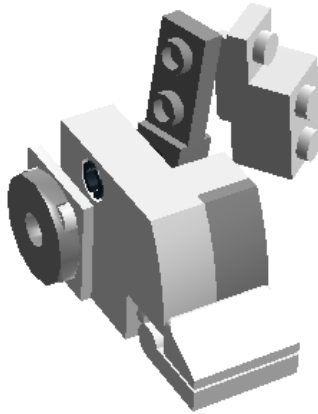

Step 26 of 37

Step 27 of 37

Step 28 of 37

Step 29 of 37

Step 30 of 37

Step 31 of 37

Step 32 of 37

Step 33 of 37

Step 34 of 37

Step 35 of 37

Step 36 of 37

Step 37 of 37

2 x		ROUND BRICK 1X1 - Medium Stone Grey	1 x		GLASS CASE - Transparent	6 x		BRICK 1X1 W. 1 KNOB - White
4 x		TECHNIC BRICK 1X1 - White	2 x		ROOF TILE 1X1X2/3, PC - White	2 x		ROOF TILE 1 X 2 X 2/3, ABS - White
6 x		PLATE W. BOW 1X2X2/3 - White	2 x		PLATE W. BOW 1X2X2/3 - Medium Stone Grey	4 x		FLAT TILE 1X1 - White
1 x		RADIATOR GRILLE 1X2 - White	6 x		FLAT TILE 1X2 - White	2 x		FLAT TILE 1X2 - Medium Stone Grey
8 x		PLATE 1X2 - White	3 x		PLATE 1X2, W/ 1 KNOB - White	6 x		PLATE 1X3 - White
2 x		PLATE 2X2 - White	1 x		PLATE 2X2 - Medium Stone Grey	2 x		PLATE 1X4 - White
2 x		PLATE 2X3 - White	1 x		PLATE 2X4 - White	2 x		PLATE 1X1 ROUND - Medium Stone Grey
2 x		PLATE 2X2 ROUND - White	2 x		FLAT TILE 2X2, ROUND - White	2 x		FLAT TILE 2x2 ROUND W. HOLE Ø4.85 - Medium Stone Grey
2 x		PLATE ROUND W. 1 KNOB - White	2 x		PLATE 2X4X18° - White	2 x		LAMP HOLDER - White
4 x		PLATE 1X2 BALL CUP / FRICTION END - Medium Stone Grey	4 x		PLATE 1X2 W. STICK 3.18 - White	4 x		PLATE 1X2 W/HOLDER, VERTICAL - White
3 x		PLATE 1X2 BALL CUP / FRICTION MIDDLE - Medium Stone Grey	2 x		ANGLE PLATE 1X2 / 2X2 - White	1 x		PLATE 2X2 INVERTED W. SNAP - White
2 x		BALL W. CROSS AXLE - Medium Stone Grey	2 x		CONNECTOR PEG W. FRICTION - Black	2 x		CROSS AXLE 3M - Medium Stone Grey
2 x		BALL WITH FRICTION SNAP - Black	2 x		CATCH W. CROSS HOLE - Medium Stone Grey	2 x		CROSS BLOCK 90° - Medium Stone Grey

2 x

ANGLE ELEMENT, 0 DEGREES [1] -  
White

1 x

BEAM 1M WITH 3 BALLS Ø5,9 -  
Dark Stone Grey

© 2012 The LEGO Group. All rights reserved.  
Use of the LEGO Digital Designer html print tool, signifies your agreement to the terms of use.