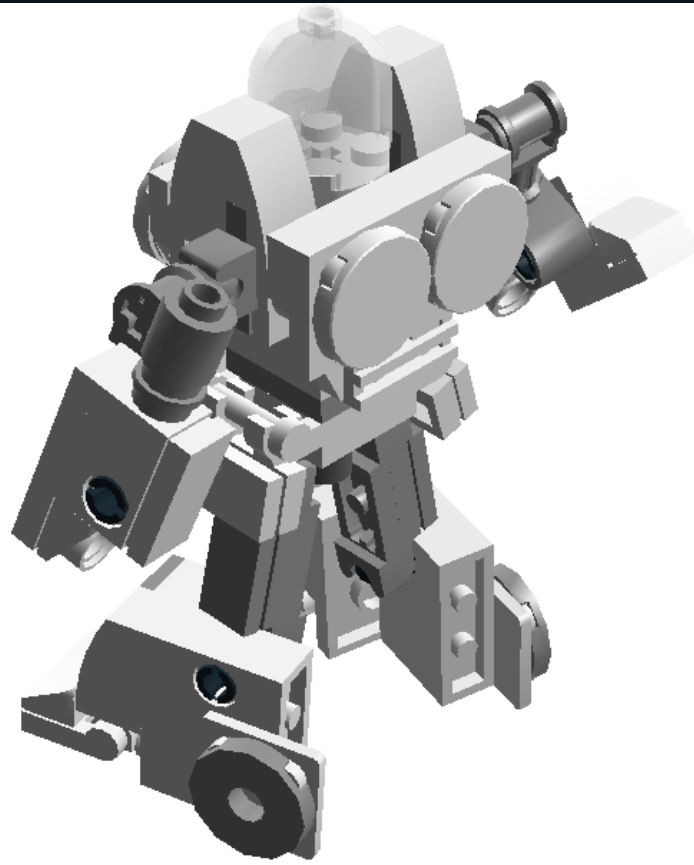

**LEGO** DIGITAL DESIGNER 4.2

Model Name:  
**Spikes exosuit 2020** by  
BWTMT Brickworks

Number of Bricks: 110

Step 1 of 37

Step 2 of 37

Step 3 of 37

Step 4 of 37

Step 5 of 37

2 x

ANGLE ELEMENT, 0 DEGREES [1] -  
White

1 x

BEAM 1M WITH 3 BALLS Ø5,9 -  
Dark Stone Grey

© 2012 The LEGO Group. All rights reserved.  
Use of the LEGO Digital Designer html print tool, signifies your agreement to the terms of use.