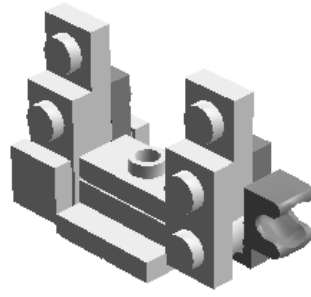

**LEGO** DIGITAL DESIGNER 4.2

Model Name:  
**Spikes exosuit 2020** by  
BWTMT Brickworks

Number of Bricks: 110

Step 1 of 37

Step 2 of 37

Step 3 of 37

Step 4 of 37

Step 5 of 37

Step 6 of 37

Step 7 of 37

Step 8 of 37

Step 9 of 37

Step 10 of 37

Step 11 of 37

Step 12 of 37

Step 13 of 37

2 x

ANGLE ELEMENT, 0 DEGREES [1] -  
White

1 x

BEAM 1M WITH 3 BALLS Ø5,9 -  
Dark Stone Grey

© 2012 The LEGO Group. All rights reserved.  
Use of the LEGO Digital Designer html print tool, signifies your agreement to the terms of use.