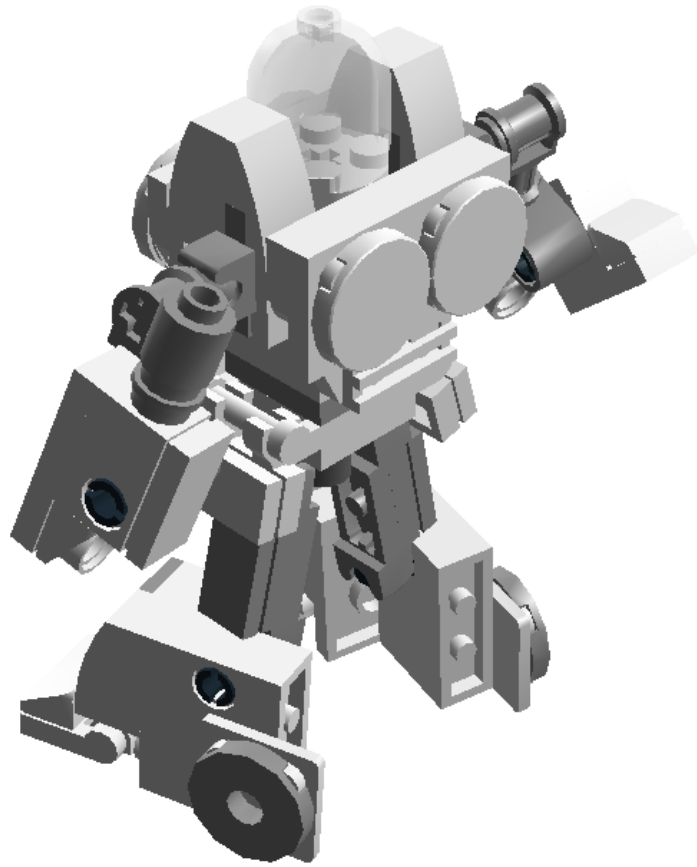

**LEGO** DIGITAL DESIGNER 4.2

Model Name:  
**Spikes exosuit 2020** by  
BWTMT Brickworks

Number of Bricks: 110

Step 1 of 37

Step 2 of 37

Step 3 of 37

Step 4 of 37

Step 5 of 37

Step 34 of 37

Step 35 of 37

Step 36 of 37

Step 37 of 37

2 x		ROUND BRICK 1X1 - Medium Stone Grey	1 x		GLASS CASE - Transparent	6 x		BRICK 1X1 W. 1 KNOB - White
4 x		TECHNIC BRICK 1X1 - White	2 x		ROOF TILE 1X1X2/3, PC - White	2 x		ROOF TILE 1 X 2 X 2/3, ABS - White
6 x		PLATE W. BOW 1X2X2/3 - White	2 x		PLATE W. BOW 1X2X2/3 - Medium Stone Grey	4 x		FLAT TILE 1X1 - White
1 x		RADIATOR GRILLE 1X2 - White	6 x		FLAT TILE 1X2 - White	2 x		FLAT TILE 1X2 - Medium Stone Grey
8 x		PLATE 1X2 - White	3 x		PLATE 1X2, W/ 1 KNOB - White	6 x		PLATE 1X3 - White
2 x		PLATE 2X2 - White	1 x		PLATE 2X2 - Medium Stone Grey	2 x		PLATE 1X4 - White
2 x		PLATE 2X3 - White	1 x		PLATE 2X4 - White	2 x		PLATE 1X1 ROUND - Medium Stone Grey
2 x		PLATE 2X2 ROUND - White	2 x		FLAT TILE 2X2, ROUND - White	2 x		FLAT TILE 2x2 ROUND W. HOLE Ø4.85 - Medium Stone Grey
2 x		PLATE ROUND W. 1 KNOB - White	2 x		PLATE 2X4X18° - White	2 x		LAMP HOLDER - White
4 x		PLATE 1X2 BALL CUP / FRICTION END - Medium Stone Grey	4 x		PLATE 1X2 W. STICK 3.18 - White	4 x		PLATE 1X2 W/HOLDER, VERTICAL - White
3 x		PLATE 1X2 BALL CUP / FRICTION MIDDLE - Medium Stone Grey	2 x		ANGLE PLATE 1X2 / 2X2 - White	1 x		PLATE 2X2 INVERTED W. SNAP - White
2 x		BALL W. CROSS AXLE - Medium Stone Grey	2 x		CONNECTOR PEG W. FRICTION - Black	2 x		CROSS AXLE 3M - Medium Stone Grey
2 x		BALL WITH FRICTION SNAP - Black	2 x		CATCH W. CROSS HOLE - Medium Stone Grey	2 x		CROSS BLOCK 90° - Medium Stone Grey

2 x

ANGLE ELEMENT, 0 DEGREES [1] -  
White

1 x

BEAM 1M WITH 3 BALLS Ø5,9 -  
Dark Stone Grey

© 2012 The LEGO Group. All rights reserved.  
Use of the LEGO Digital Designer html print tool, signifies your agreement to the terms of use.