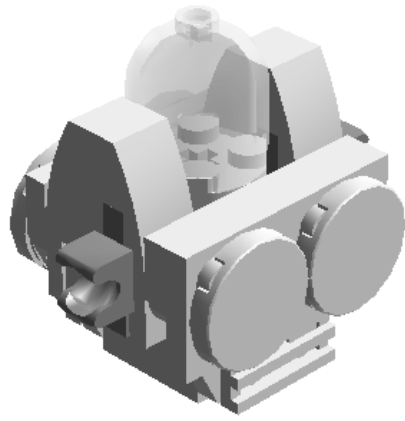

Step 14 of 37