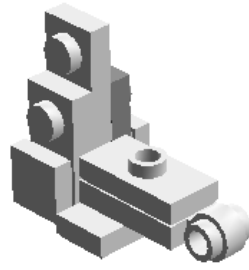

**LEGO** DIGITAL DESIGNER 4.2

Model Name:  
**Spikes exosuit 2020** by  
BWTMT Brickworks

Number of Bricks: 110

Step 1 of 37

Step 2 of 37

Step 3 of 37

Step 4 of 37

Step 5 of 37