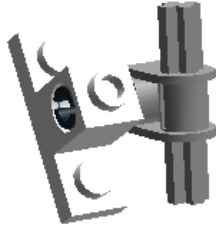

Step 18 of 37

Step 19 of 37

Step 20 of 37

Step 21 of 37

Step 22 of 37

Step 23 of 37

Step 24 of 37

Step 25 of 37

2 x

ANGLE ELEMENT, 0 DEGREES [1] -  
White

1 x

BEAM 1M WITH 3 BALLS Ø5,9 -  
Dark Stone Grey

© 2012 The LEGO Group. All rights reserved.  
Use of the LEGO Digital Designer html print tool, signifies your agreement to the terms of use.