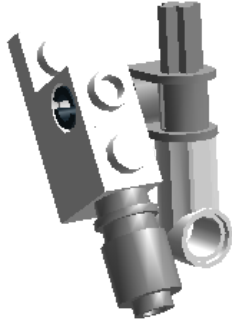

Step 18 of 37

Step 19 of 37

Step 20 of 37

Step 21 of 37

Step 22 of 37

Step 23 of 37

Step 24 of 37

Step 25 of 37

2 x

ANGLE ELEMENT, 0 DEGREES [1] -  
White

1 x

BEAM 1M WITH 3 BALLS Ø5,9 -  
Dark Stone Grey

© 2012 The LEGO Group. All rights reserved.  
Use of the LEGO Digital Designer html print tool, signifies your agreement to the terms of use.