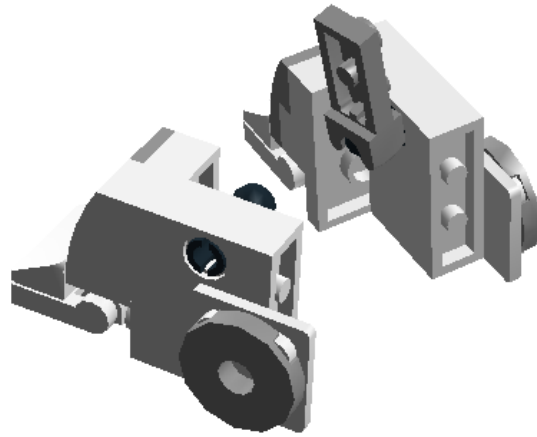

Step 26 of 37

Step 27 of 37

Step 28 of 37

Step 29 of 37

Step 30 of 37

Step 31 of 37

Step 32 of 37

Step 33 of 37

Step 34 of 37

Step 35 of 37

Step 36 of 37

Step 37 of 37

2 x		ROUND BRICK 1X1 - Medium Stone Grey	1 x		GLASS CASE - Transparent	6 x		BRICK 1X1 W. 1 KNOB - White
4 x		TECHNIC BRICK 1X1 - White	2 x		ROOF TILE 1X1X2/3, PC - White	2 x		ROOF TILE 1 X 2 X 2/3, ABS - White
6 x		PLATE W. BOW 1X2X2/3 - White	2 x		PLATE W. BOW 1X2X2/3 - Medium Stone Grey	4 x		FLAT TILE 1X1 - White
1 x		RADIATOR GRILLE 1X2 - White	6 x		FLAT TILE 1X2 - White	2 x		FLAT TILE 1X2 - Medium Stone Grey
8 x		PLATE 1X2 - White	3 x		PLATE 1X2, W/ 1 KNOB - White	6 x		PLATE 1X3 - White
2 x		PLATE 2X2 - White	1 x		PLATE 2X2 - Medium Stone Grey	2 x		PLATE 1X4 - White
2 x		PLATE 2X3 - White	1 x		PLATE 2X4 - White	2 x		PLATE 1X1 ROUND - Medium Stone Grey
2 x		PLATE 2X2 ROUND - White	2 x		FLAT TILE 2X2, ROUND - White	2 x		FLAT TILE 2x2 ROUND W. HOLE Ø4.85 - Medium Stone Grey
2 x		PLATE ROUND W. 1 KNOB - White	2 x		PLATE 2X4X18° - White	2 x		LAMP HOLDER - White
4 x		PLATE 1X2 BALL CUP / FRICTION END - Medium Stone Grey	4 x		PLATE 1X2 W. STICK 3.18 - White	4 x		PLATE 1X2 W/HOLDER, VERTICAL - White
3 x		PLATE 1X2 BALL CUP / FRICTION MIDDLE - Medium Stone Grey	2 x		ANGLE PLATE 1X2 / 2X2 - White	1 x		PLATE 2X2 INVERTED W. SNAP - White
2 x		BALL W. CROSS AXLE - Medium Stone Grey	2 x		CONNECTOR PEG W. FRICTION - Black	2 x		CROSS AXLE 3M - Medium Stone Grey
2 x		BALL WITH FRICTION SNAP - Black	2 x		CATCH W. CROSS HOLE - Medium Stone Grey	2 x		CROSS BLOCK 90° - Medium Stone Grey

2 x

ANGLE ELEMENT, 0 DEGREES [1] -  
White

1 x

BEAM 1M WITH 3 BALLS Ø5,9 -  
Dark Stone Grey

© 2012 The LEGO Group. All rights reserved.  
Use of the LEGO Digital Designer html print tool, signifies your agreement to the terms of use.