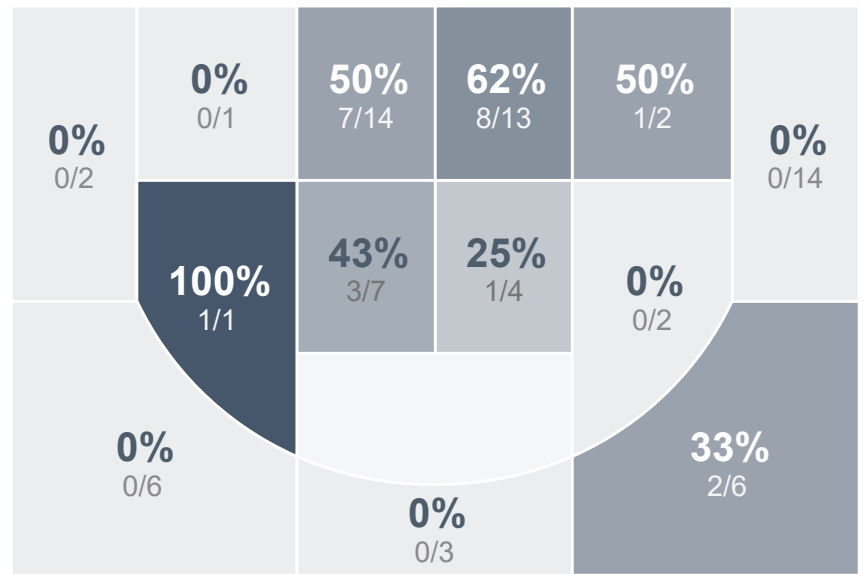

Williston Boys' Basketball