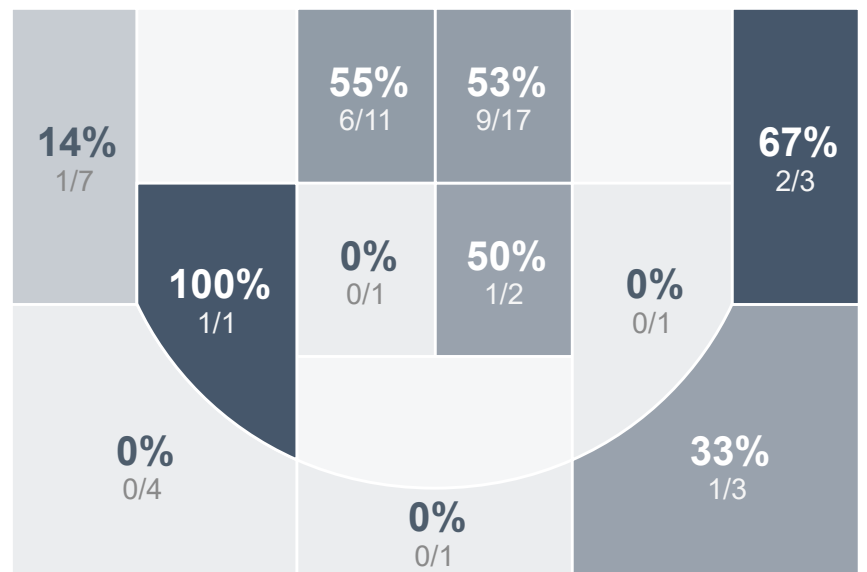

Watford City High School