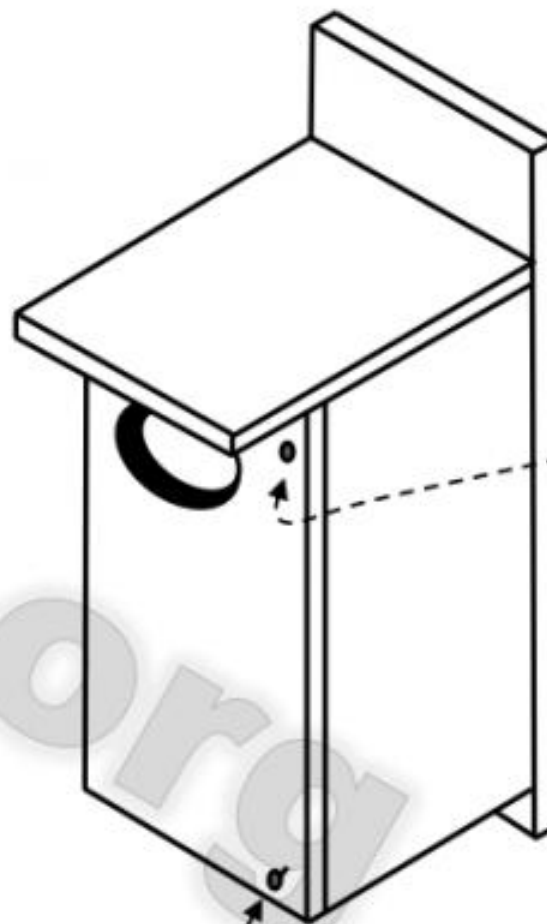

4" X 12" HARDWARE CLOTH

PIVOT NAIL  
or SCREW  
so DOOR  
can swing  
open  
for cleaning  
each year

NAIL or SCREW  
to hold  
DOOR closed