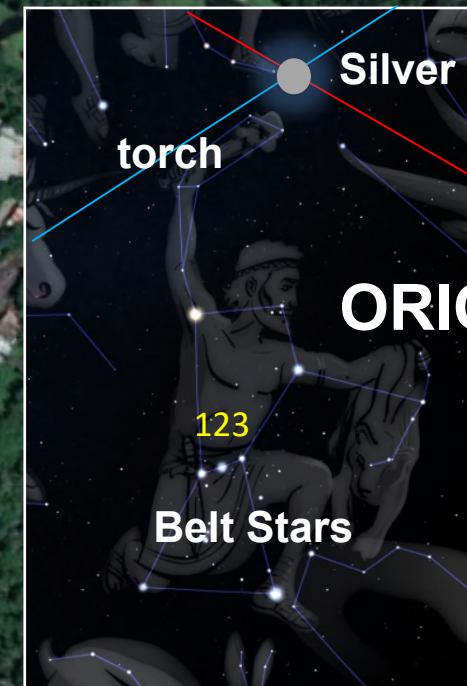

POKLONNAYA HILL MEMORIAL

ABRAHAMIC HOUSES OF FAITHS

Great Patriotic War Museum
Moscow, Russia

'MASONS'

Bless Our Work
Lucifer's Eye-Stone
Alluded to having Right eye
blinded in Angelic Conflict
with Arch Angel Michael.

72 Blocks | 13 Levels
Ancient occult symbol
spells out "MASON"
MAY 1, 1776

New World Order

ABRAHAM FAMILY HOUSE
Abu Dhabi - Planned

3rd Temple

Memorial Synagogue

Memorial Mosque

GIZA PYRAMIDS

Google Earth

THE COMING 3RD TEMPLE

MOON
al Aqsa Mosque

SUN
Dome of the Rock

STARS
Dome of the Tablets

Temple of the
'Shining One'

3rd Temple

pi ratio proportion of distance and prophetic time

Golden Gate