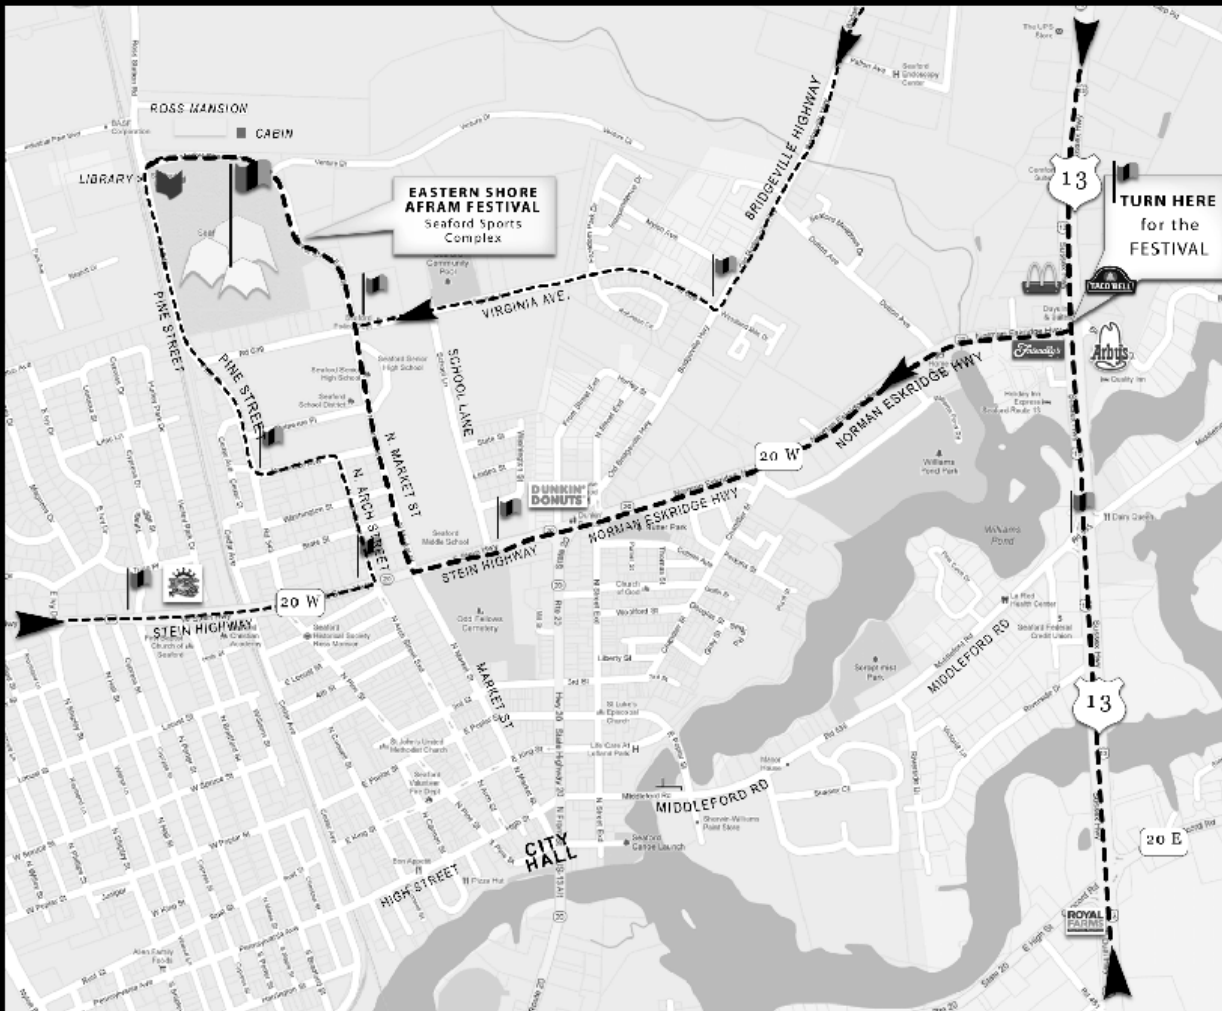

Eastern Shore AFRAM Festival

SEAFORD SPORTS COMPLEX • N. Market St. Extension • SEAFORD, DE

Starts Saturday 10 AM

www.easternshoreaffram.org/INFORMATION
302-628-1908 for schedule, directions, details

GPS coordinates: 38.655089, -75.6186265 (Lat., Long.)