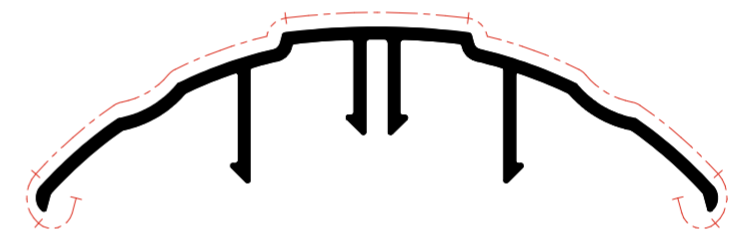

# BAY ARRANGEMENTS

Frame Profiles (70mm PVC-U System)

FOILED FACE

90° BAY ARRANGEMENT

90° BAY ADAPTOR CAPPING (5m)  
4225W50, 4225C50  
Foiled variant e.g 4225DA50

90° BAY ADAPTOR (5m)  
4224T50

120° - 170° VARIABLE BAY ARRANGEMENT

VARIABLE BAY POLE CAPPING (5m)  
4222W50, 4222C50  
Foiled variant e.g 4222DA50

VARIABLE BAY SHOE (5m)  
4221T50

160° - 170° BAY - BOW ADAPTOR

120° - 170° VARIABLE BAY POLE (5m)  
4223T50

50mm INTERNAL TRIM (5m)  
4220W50, 4220C50  
Foiled variant e.g 4220DA50

160° - 170° BAY BOW ADAPTOR (5m)  
4226W50, 4226C50  
Foiled variant e.g 4226DA50

160° - 170° BAY BOW  
INTERNAL TRIM (5m)  
4227W50