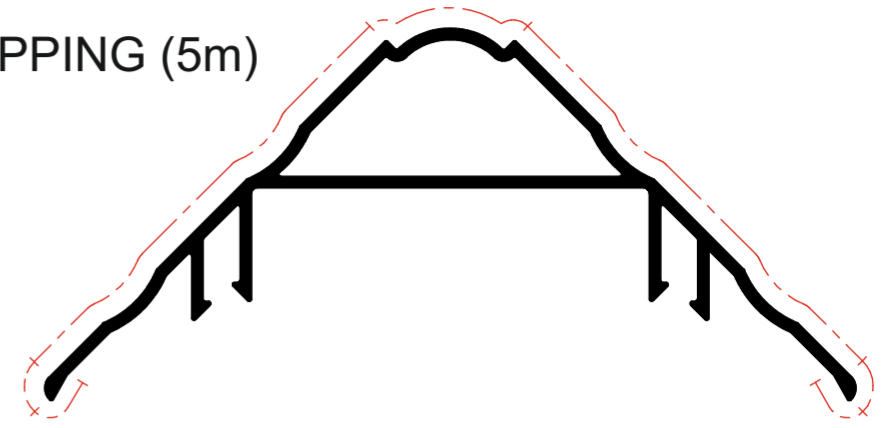

# BAY ARRANGEMENTS

Frame Profiles (70mm PVC-U System)

FOILED FACE

90° BAY ARRANGEMENT

90° BAY ADAPTOR CAPPING (5m)  
4225W50, 4225C50  
Foiled variant e.g 4225DA50

90° BAY ADAPTOR (5m)  
4224T50

120° - 170° VARIABLE BAY ARRANGEMENT

VARIABLE BAY POLE CAPPING (5m)  
4222W50, 4222C50  
Foiled variant e.g 4222DA50

VARIABLE BAY SHOE (5m)  
4221T50

160° - 170° BAY - BOW ADAPTOR

120° - 170° VARIABLE BAY POLE (5m)  
4223T50

50mm INTERNAL TRIM (5m)  
4220W50, 4220C50  
Foiled variant e.g 4220DA50