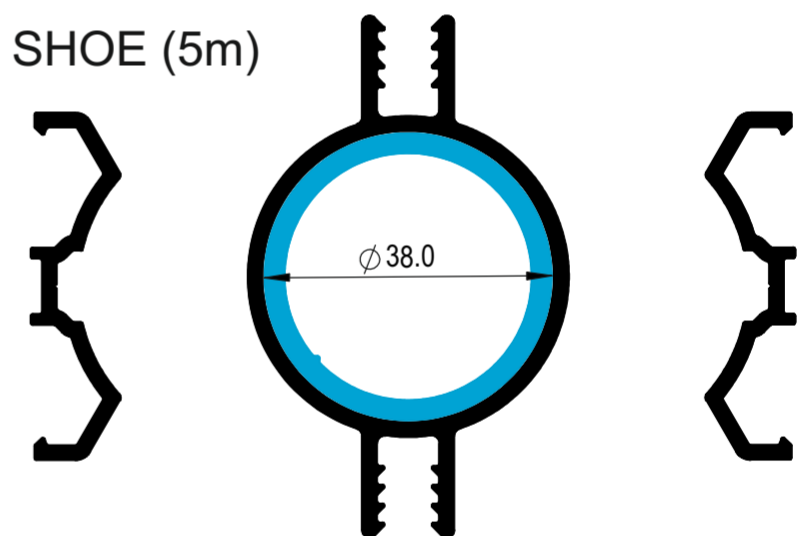

# BAY ARRANGEMENTS

Frame Profiles (70mm PVC-U System)

FOILED FACE

90° BAY ARRANGEMENT

90° BAY ADAPTOR CAPPING (5m)  
4225W50, 4225C50  
Foiled variant e.g 4225DA50

90° BAY ADAPTOR (5m)  
4224T50

120° - 170° VARIABLE BAY ARRANGEMENT

VARIABLE BAY POLE CAPPING (5m)  
4222W50, 4222C50  
Foiled variant e.g 4222DA50

VARIABLE BAY SHOE (5m)  
4221T50

160° - 170° BAY - BOW ADAPTOR

120° - 170° VARIABLE BAY POLE (5m)  
4223T50

50mm INTERNAL TRIM (5m)  
4220W50, 4220C50  
Foiled variant e.g 4220DA50

160° - 170° BAY BOW ADAPTOR (5m)  
4226W50, 4226C50  
Foiled variant e.g 4226DA50

160° - 170° BAY BOW  
INTERNAL TRIM (5m)  
4227W50