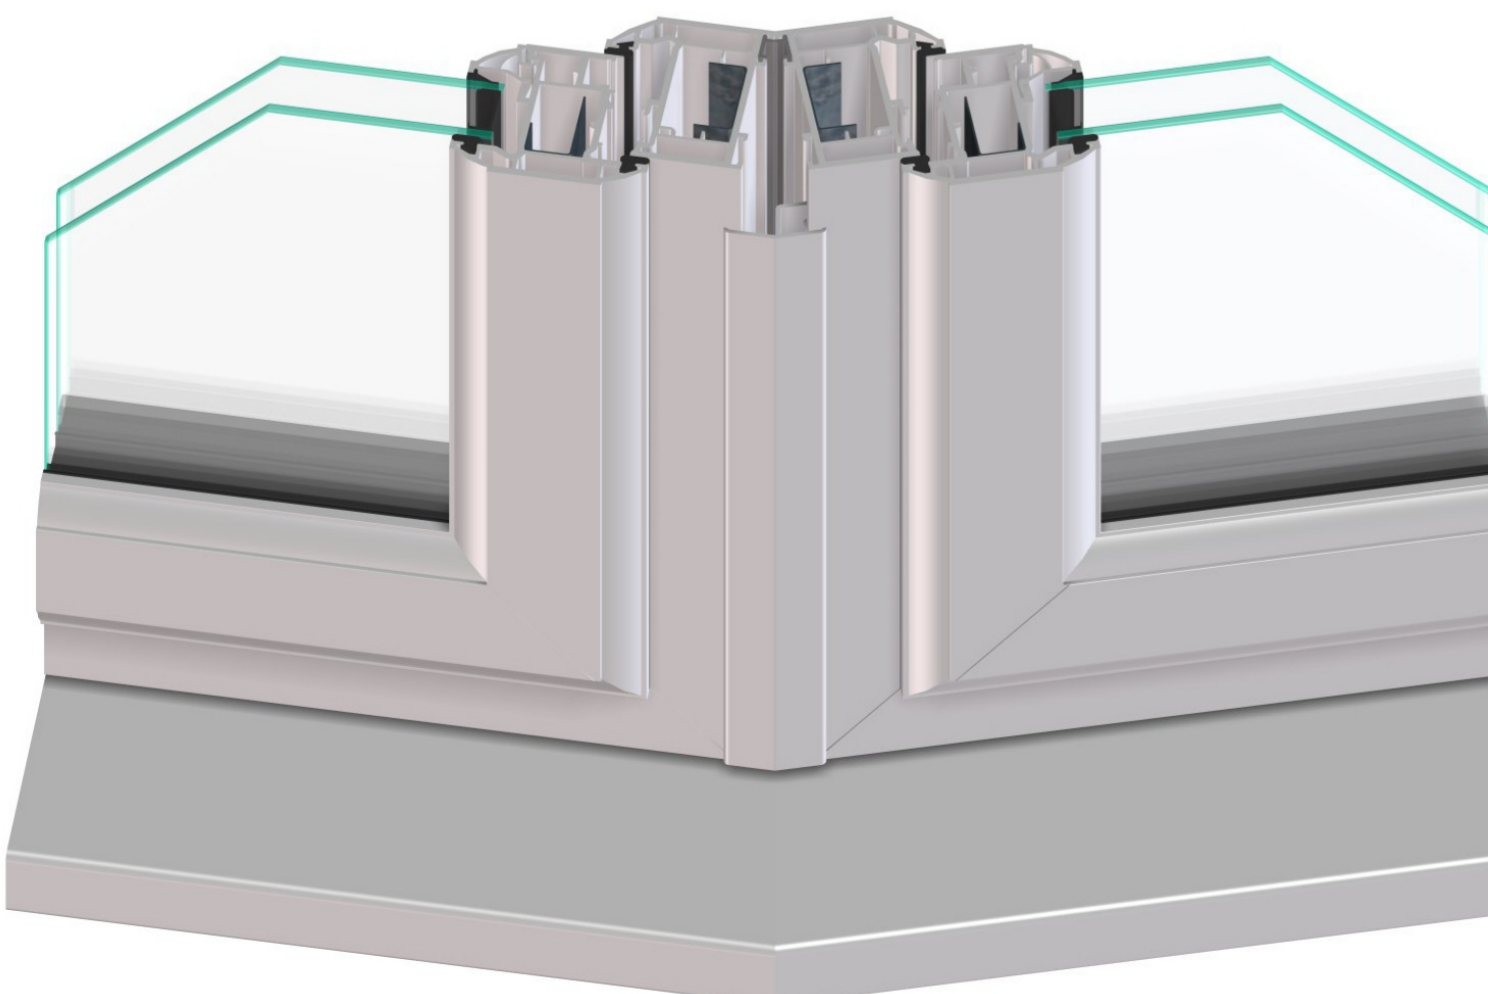

# BAY ARRANGEMENTS

Frame Profiles (70mm PVC-U System)

FOILED FACE

90° BAY ARRANGEMENT

90° BAY ADAPTOR CAPPING (5m)  
4225W50, 4225C50  
Foiled variant e.g 4225DA50

90° BAY ADAPTOR (5m)  
4224T50

120° - 170° VARIABLE BAY ARRANGEMENT

VARIABLE BAY POLE CAPPING (5m)  
4222W50, 4222C50  
Foiled variant e.g 4222DA50

VARIABLE BAY SHOE (5m)  
4221T50

160° - 170° BAY - BOW ADAPTOR

120° - 170° VARIABLE BAY POLE (5m)  
4223T50

50mm INTERNAL TRIM (5m)  
4220W50, 4220C50  
Foiled variant e.g 4220DA50

160° - 170° BAY BOW ADAPTOR (5m)  
4226W50, 4226C50  
Foiled variant e.g 4226DA50

160° - 170° BAY BOW  
INTERNAL TRIM (5m)  
4227W50