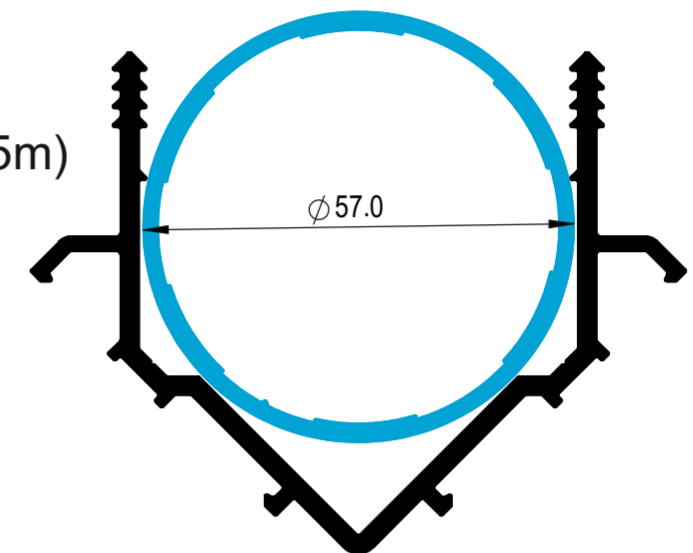

# BAY ARRANGEMENTS

Frame Profiles (70mm PVC-U System)

FOILED FACE

90° BAY ARRANGEMENT

90° BAY ADAPTOR CAPPING (5m)  
4225W50, 4225C50  
Foiled variant e.g 4225DA50

90° BAY ADAPTOR (5m)  
4224T50

120° - 170° VARIABLE BAY ARRANGEMENT

VARIABLE BAY POLE CAPPING (5m)  
4222W50, 4222C50  
Foiled variant e.g 4222DA50

VARIABLE BAY SHOE (5m)  
4221T50

160° - 170° BAY - BOW ADAPTOR

120° - 170° VARIABLE BAY POLE (5m)  
4223T50

50mm INTERNAL TRIM (5m)  
4220W50, 4220C50  
Foiled variant e.g 4220DA50

160° - 170° BAY BOW ADAPTOR (5m)  
4226W50, 4226C50  
Foiled variant e.g 4226DA50

160° - 170° BAY BOW  
INTERNAL TRIM (5m)  
4227W50