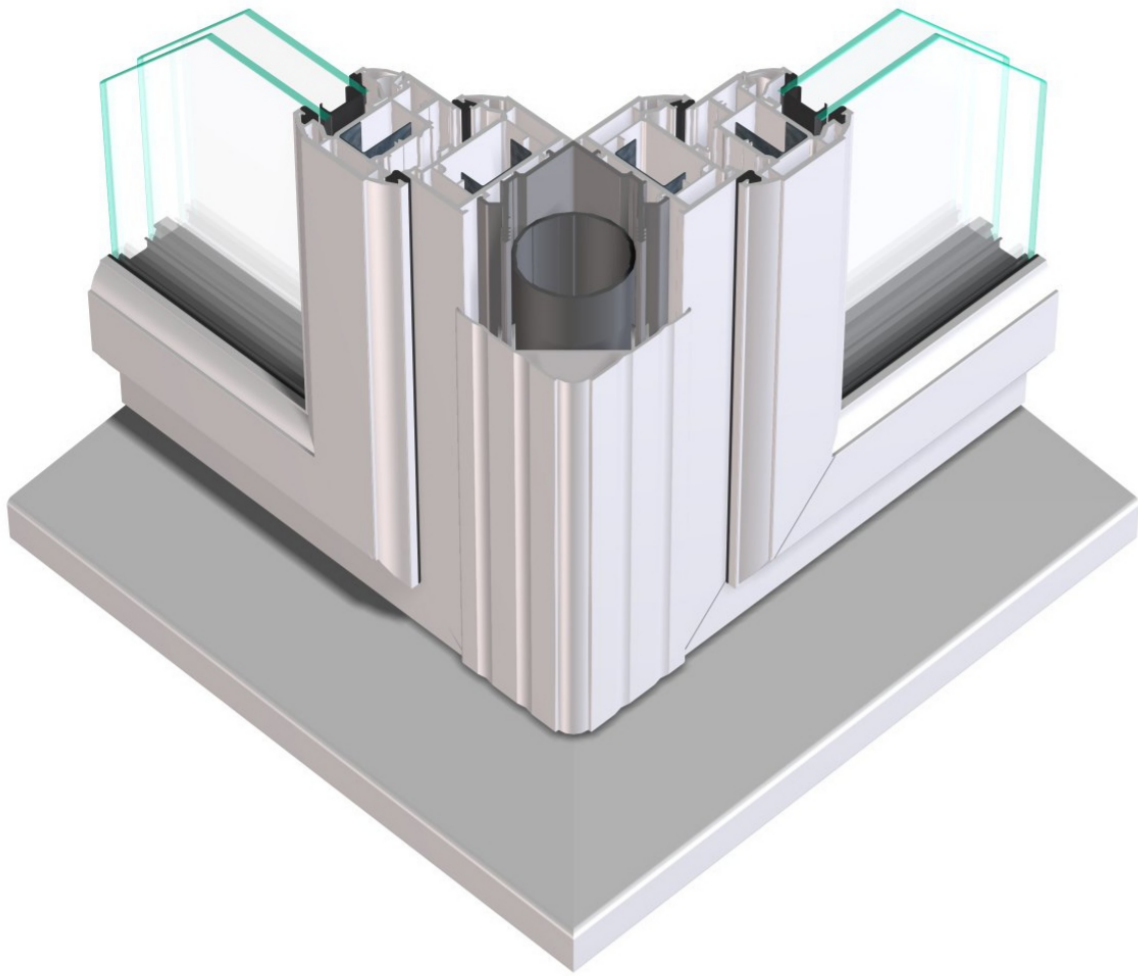

# BAY ARRANGEMENTS

Frame Profiles (70mm PVC-U System)

FOILED FACE

90° BAY ARRANGEMENT

90° BAY ADAPTOR CAPPING (5m)  
4225W50, 4225C50  
Foiled variant e.g 4225DA50

90° BAY ADAPTOR (5m)  
4224T50

120° - 170° VARIABLE BAY ARRANGEMENT

VARIABLE BAY POLE CAPPING (5m)  
4222W50, 4222C50  
Foiled variant e.g 4222DA50

VARIABLE BAY SHOE (5m)  
4221T50

160° - 170° BAY - BOW ADAPTOR

120° - 170° VARIABLE BAY POLE (5m)  
4223T50

50mm INTERNAL TRIM (5m)  
4220W50, 4220C50  
Foiled variant e.g 4220DA50

160° - 170° BAY BOW ADAPTOR (5m)  
4226W50, 4226C50  
Foiled variant e.g 4226DA50

160° - 170° BAY BOW  
INTERNAL TRIM (5m)  
4227W50