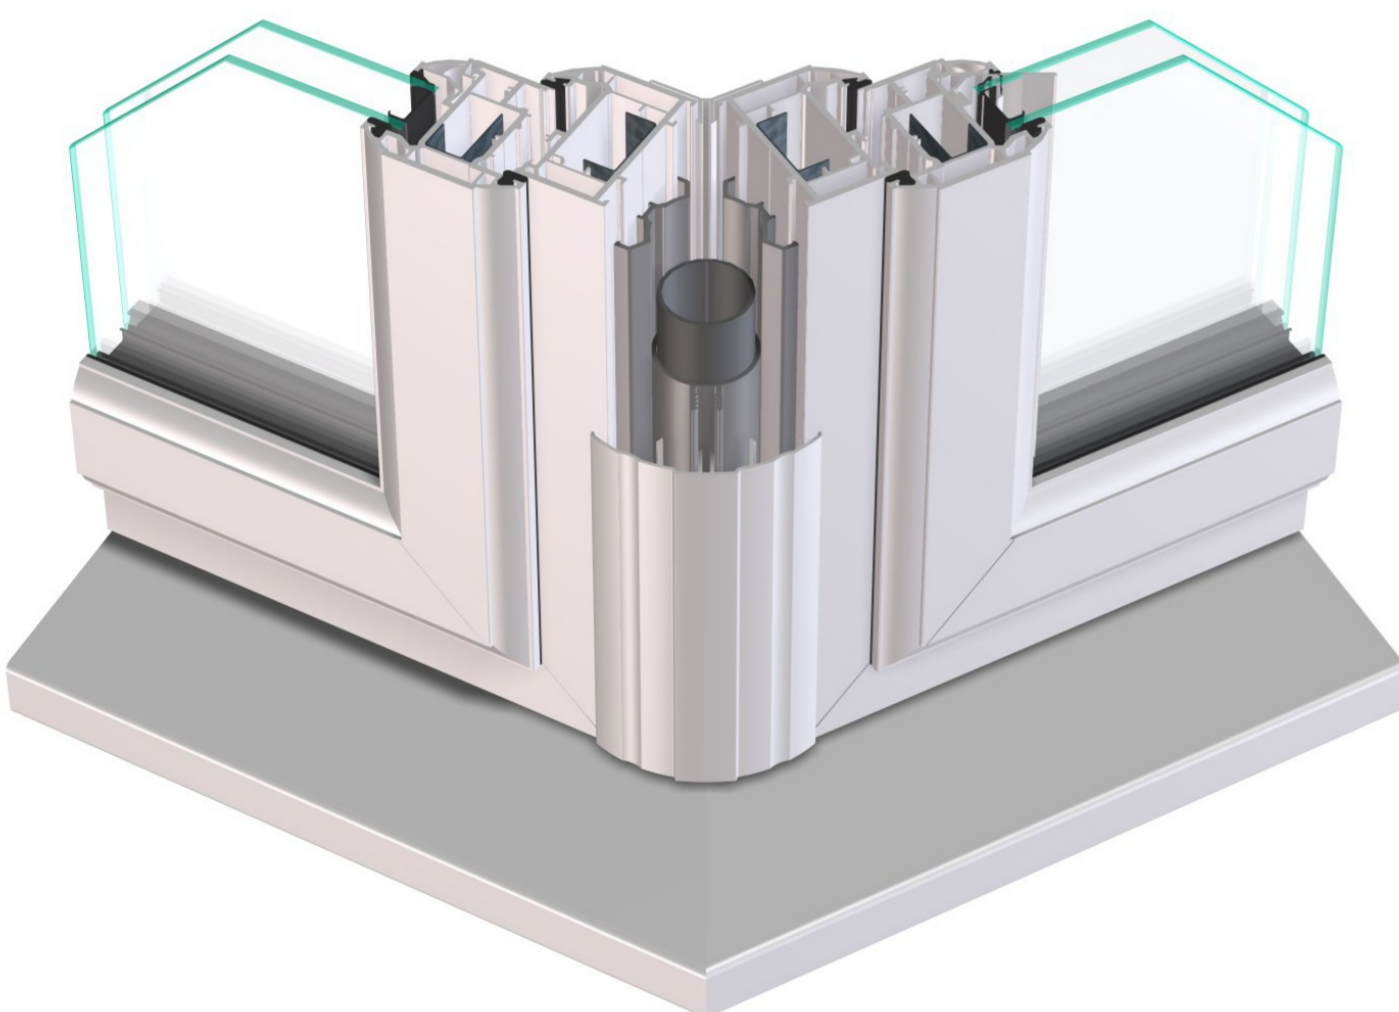

# BAY ARRANGEMENTS

Frame Profiles (70mm PVC-U System)

FOILED FACE

90° BAY ARRANGEMENT

90° BAY ADAPTOR CAPPING (5m)  
4225W50, 4225C50  
Foiled variant e.g 4225DA50

90° BAY ADAPTOR (5m)  
4224T50

120° - 170° VARIABLE BAY ARRANGEMENT

VARIABLE BAY POLE CAPPING (5m)  
4222W50, 4222C50  
Foiled variant e.g 4222DA50

VARIABLE BAY SHOE (5m)  
4221T50

160° - 170° BAY - BOW ADAPTOR

120° - 170° VARIABLE BAY POLE (5m)  
4223T50

50mm INTERNAL TRIM (5m)  
4220W50, 4220C50  
Foiled variant e.g 4220DA50

160° - 170° BAY BOW ADAPTOR (5m)  
4226W50, 4226C50  
Foiled variant e.g 4226DA50

160° - 170° BAY BOW  
INTERNAL TRIM (5m)  
4227W50