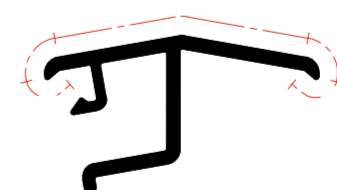

# BAY ARRANGEMENTS

Frame Profiles (70mm PVC-U System)

FOILED FACE

90° BAY ARRANGEMENT

90° BAY ADAPTOR CAPPING (5m)  
4225W50, 4225C50  
Foiled variant e.g 4225DA50

90° BAY ADAPTOR (5m)  
4224T50

120° - 170° VARIABLE BAY ARRANGEMENT

VARIABLE BAY POLE CAPPING (5m)  
4222W50, 4222C50  
Foiled variant e.g 4222DA50

VARIABLE BAY SHOE (5m)  
4221T50

160° - 170° BAY - BOW ADAPTOR

120° - 170° VARIABLE BAY POLE (5m)  
4223T50

50mm INTERNAL TRIM (5m)  
4220W50, 4220C50  
Foiled variant e.g 4220DA50

160° - 170° BAY BOW ADAPTOR (5m)  
4226W50, 4226C50  
Foiled variant e.g 4226DA50

160° - 170° BAY BOW  
INTERNAL TRIM (5m)  
4227W50