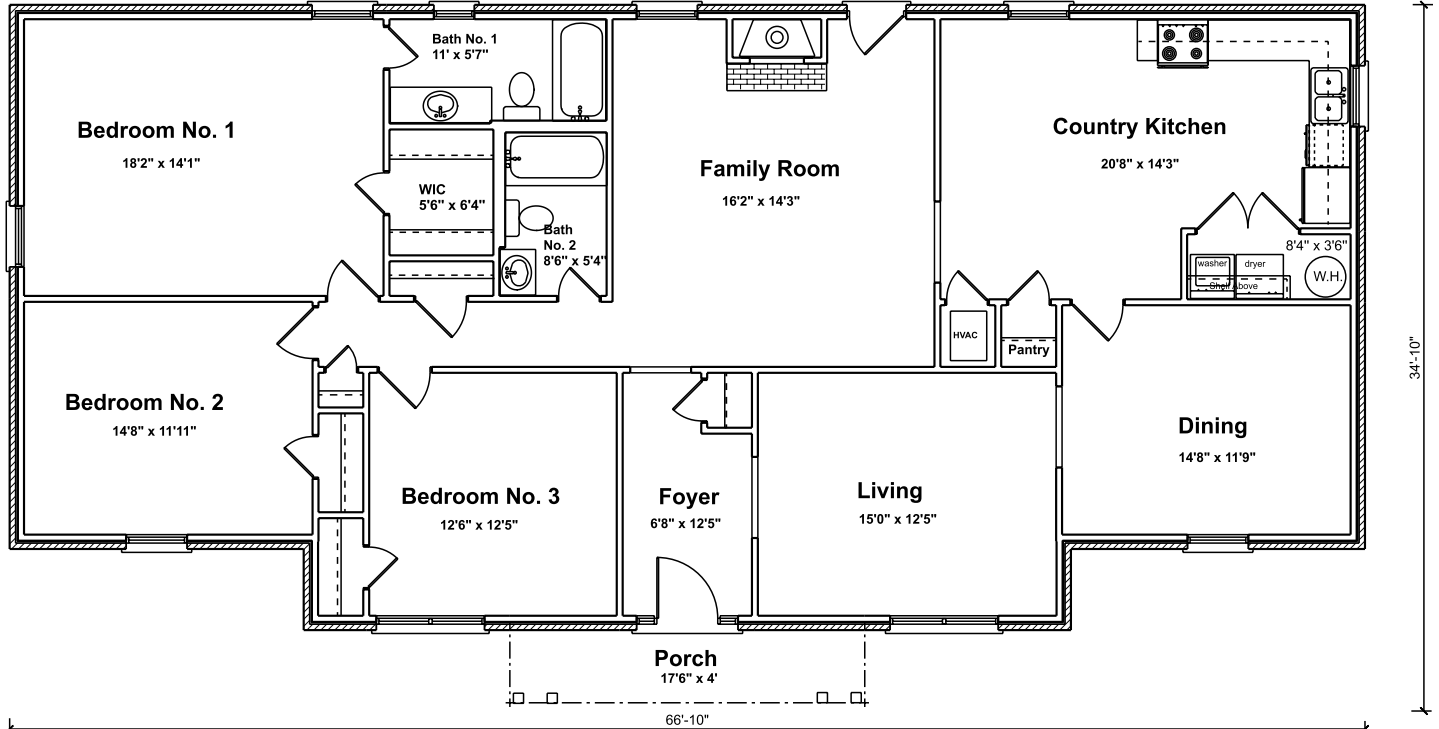

THE COLUMBIA I

\$
Subject to change
Date: 8/2019
Initials: C.S

Alabama Better Built Homes, Inc.
2203 Howard Murfee Blvd.
Prattville, AL 36066
334-285-6380

1945 sq. ft. LIVING

MEASUREMENTS SHOWN ARE NOT INTENDED TO BE EXACT AND THEREFORE ARE NOT GUARANTEED AS SHOWN