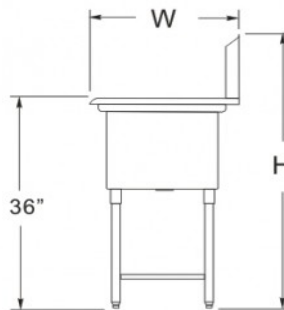

(R)

R
(Right Board)

Product Number	Ga	DBRD Side	DBRD length	Bowl Size (Inch)			Overall Size (Inch)		
				W	L	D	W	L	H
WE 1515-1R	18	Right	15	15	15	12	21	34 1/4	45
WE 1818-1R	18	Right	18	18	18	12	24	39	45
WE-1818-1R24	18	Right	24	18	18	18	24	42	45
WH 2424-1R	16	Right	24	24	24	14	30	51	45

(L)

Product Number	Ga	DBRD Side	DBRD length	Bowl Size (Inch)			Overall Size (Inch)		
				W	L	D	W	L	H
WE 1515-1L	18	Left	15	15	15	12	21	34 1/4	45
WE 1818-1L	18	Left	18	18	18	12	24	39	45
WE 1818-1L24	18	Left	24	18	18	14	24	42	45
WH 2424-1L	16	Left	24	24	24	14	30	51	45