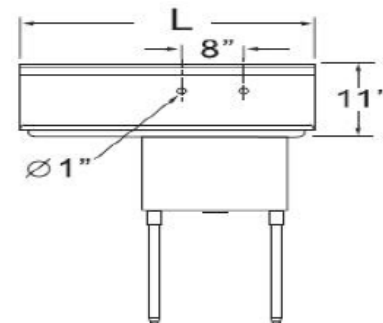

(R)

R
(Right Board)

Product Number	Ga	DBRD Side	DBRD length	Bowl Size (Inch)			Overall Size (Inch)		
				W	L	D	W	L	H
WE 1515-1R	18	Right	15	15	15	12	21	34 1/4	45
WE 1818-1R	18	Right	18	18	18	12	24	39	45
WE-1818-1R24	18	Right	24	18	18	18	24	42	45
WH 2424-1R	16	Right	24	24	24	14	30	51	45

(L)

Product Number	Ga	DBRD Side	DBRD length	Bowl Size (Inch)			Overall Size (Inch)		
				W	L	D	W	L	H
WE 1515-1L	18	Left	15	15	15	12	21	34 1/4	45
WE 1818-1L	18	Left	18	18	18	12	24	39	45
WE 1818-1L24	18	Left	24	18	18	14	24	42	45
WH 2424-1L	16	Left	24	24	24	14	30	51	45