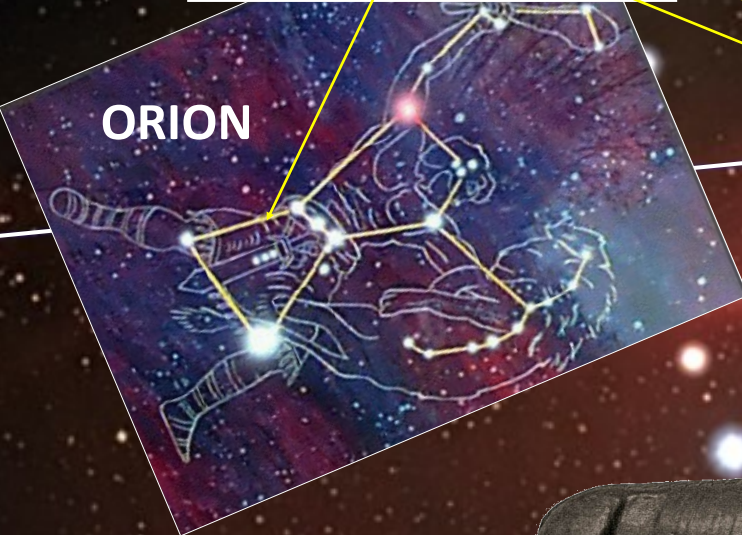

ROME ASTRO DRAGON STAR MAP

MARTIAN MOTIF TRIANGULATION PATTERN

PAPAL
COAT OF ARMS

BASILICA THRONE FOR QUEEN OF HEAVEN
BIRTHING THE ANTICHRIST

ALNITAK

FORTRESS OF THE
(FALLEN) ANGELS

THE 'DRAGON'
NEBULA

DOOR
'STAR GATE'

The 'KEY'

CORRESPONDING DISTANCE

ORION

RED 'DRAGON' NEBULA

VATICAN

Temple of the
WINGED DRAGON

CASTEL SANT'ANGELO

ORION OUTLINE