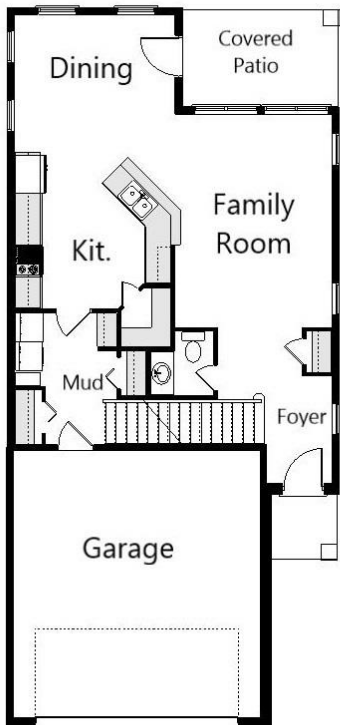

Your Land Your Style Your Home Your Way

Design + Build = Your Best Value

Customizable Plan  
to Meet Your needs

In-Town 4019-3F  
2600 Sq.Ft.

Copyright © 2018 Kraus Design  
All Rights Reserved

**KRAUS**  
DESIGN + BUILD  
248-972-5549