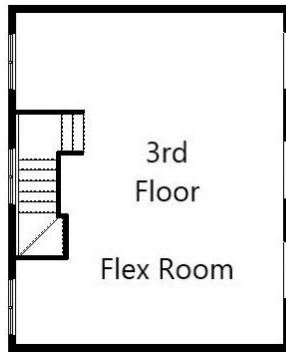

Your Land Your Style Your Home Your Way

Design + Build = Your Best Value

Customizable Plan  
to Meet Your needs

In-Town 4019-3F  
2600 Sq.Ft.

Copyright © 2018 Kraus Design  
All Rights Reserved

**KRAUS**  
DESIGN + BUILD  
248-972-5549