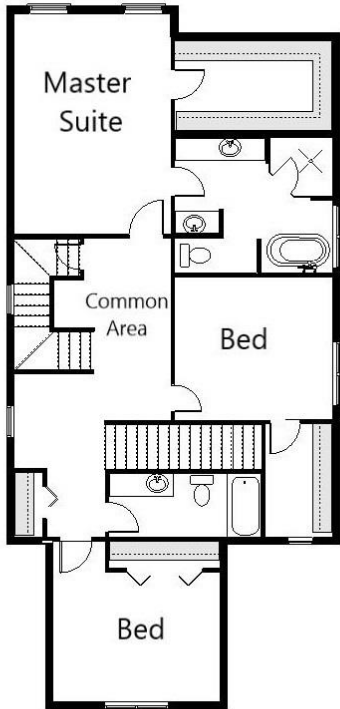

Your Land Your Style Your Home Your Way

Design + Build = Your Best Value

Customizable Plan  
to Meet Your needs

In-Town 4019-3F  
2600 Sq.Ft.

Copyright © 2018 Kraus Design  
All Rights Reserved

**KRAUS**  
DESIGN + BUILD  
248-972-5549