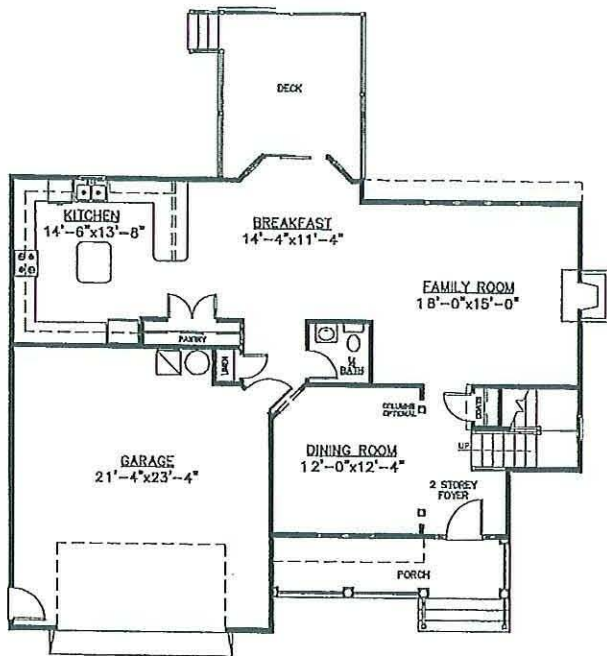

Sycamore

FIRST FLOOR PLAN 1055 SQ. FT.
All room dimensions shown are approximate.

SECOND FLOOR PLAN 1446 SQ. FT.
All room dimensions shown are approximate.

QUALITY BUILT BY
PATRICK CONSTRUCTION Co.

Please note: Some items may be optional and are available at additional cost. Prices, plans and standard features subject to change without notice. Room sizes shown are approximate.