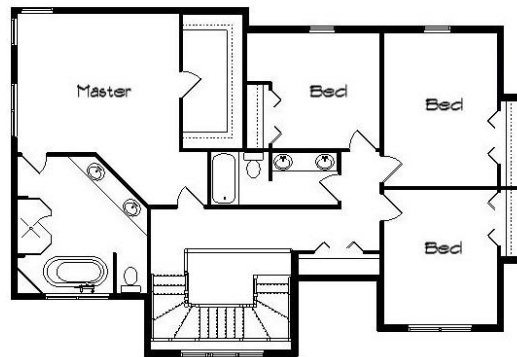

Your Land Your Style Your Home Your Way

Design + Build = Your Best Value

Hudson Sound
2700 Sq.Ft.

Customizable Plan

The **Kraus** Company
DESIGN BUILD

248-972-5549

Setting the New Standard

Your Land Your Style Your Home Your Way

Design + Build = Your Best Value

In Town 7526 SE
2600 Sq.Ft.

The **Kraus** Company
DESIGN BUILD

248-972-5549

Setting the New Standard

Your Land Your Style Your Home Your Way

Design + Build = Your Best Value