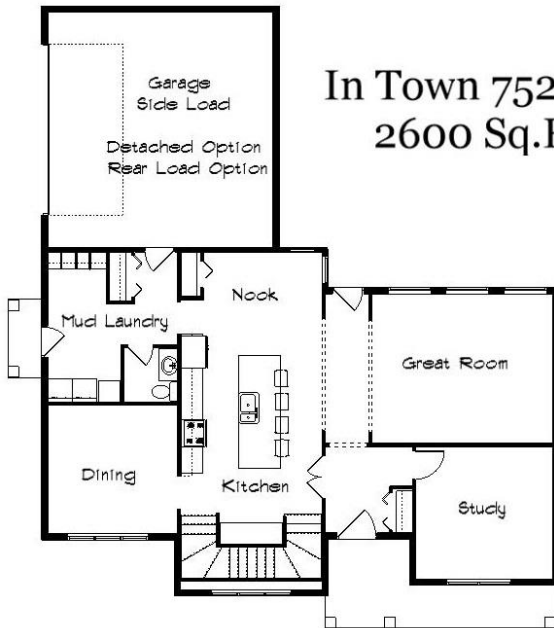

Your Land Your Style Your Home Your Way

Design + Build = Your Best Value

Hudson Sound
2700 Sq.Ft.

Customizable Plan

The **Kraus** Company
DESIGN BUILD

248-972-5549

Setting the New Standard

Your Land Your Style Your Home Your Way

Design + Build = Your Best Value

In Town 7526 SE
2600 Sq.Ft.

The **Kraus** Company
DESIGN BUILD

248-972-5549

Setting the New Standard

Your Land Your Style Your Home Your Way

Design + Build = Your Best Value