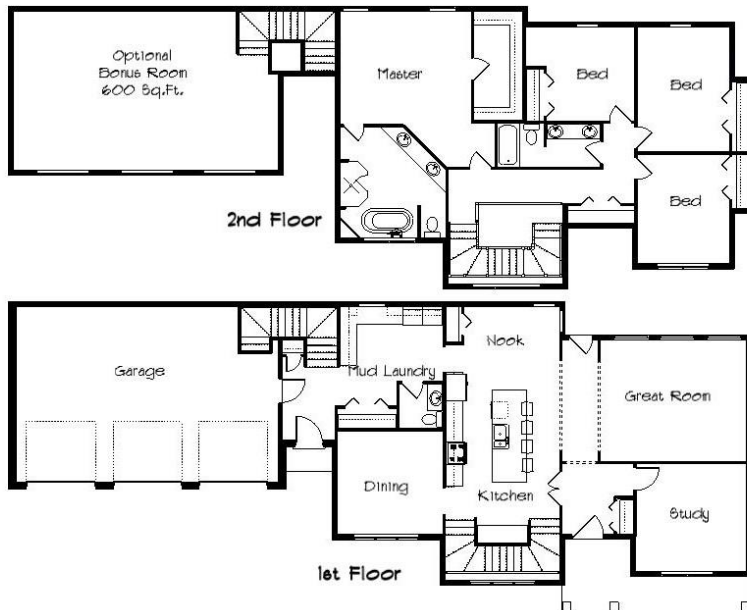

Your Land Your Style Your Home Your Way

Design + Build = Your Best Value

Hudson Sound
2700 Sq.Ft.

Customizable Plan

The **Kraus** Company
DESIGN BUILD

248-972-5549

Setting the New Standard

Your Land Your Style Your Home Your Way

Design + Build = Your Best Value

In Town 7526 SE
2600 Sq.Ft.

The **Kraus** Company
DESIGN BUILD

248-972-5549

Setting the New Standard

Your Land Your Style Your Home Your Way

Design + Build = Your Best Value