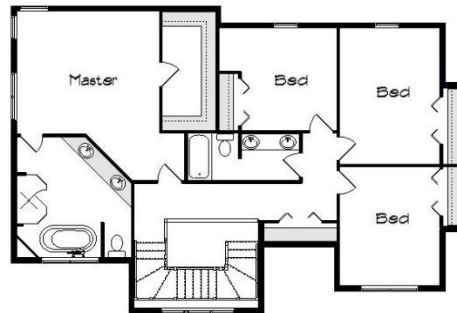

Your Land Your Style Your Home Your Way

Design + Build = Your Best Value

Hudson Sound
2700 Sq.Ft.

Customizable Plan

The **Kraus** Company
DESIGN BUILD

248-972-5549

Setting the New Standard

Your Land Your Style Your Home Your Way

Design + Build = Your Best Value

In Town 7526 SE
2600 Sq.Ft.

The **Kraus** Company
DESIGN BUILD

248-972-5549

Setting the New Standard

Your Land Your Style Your Home Your Way

Design + Build = Your Best Value