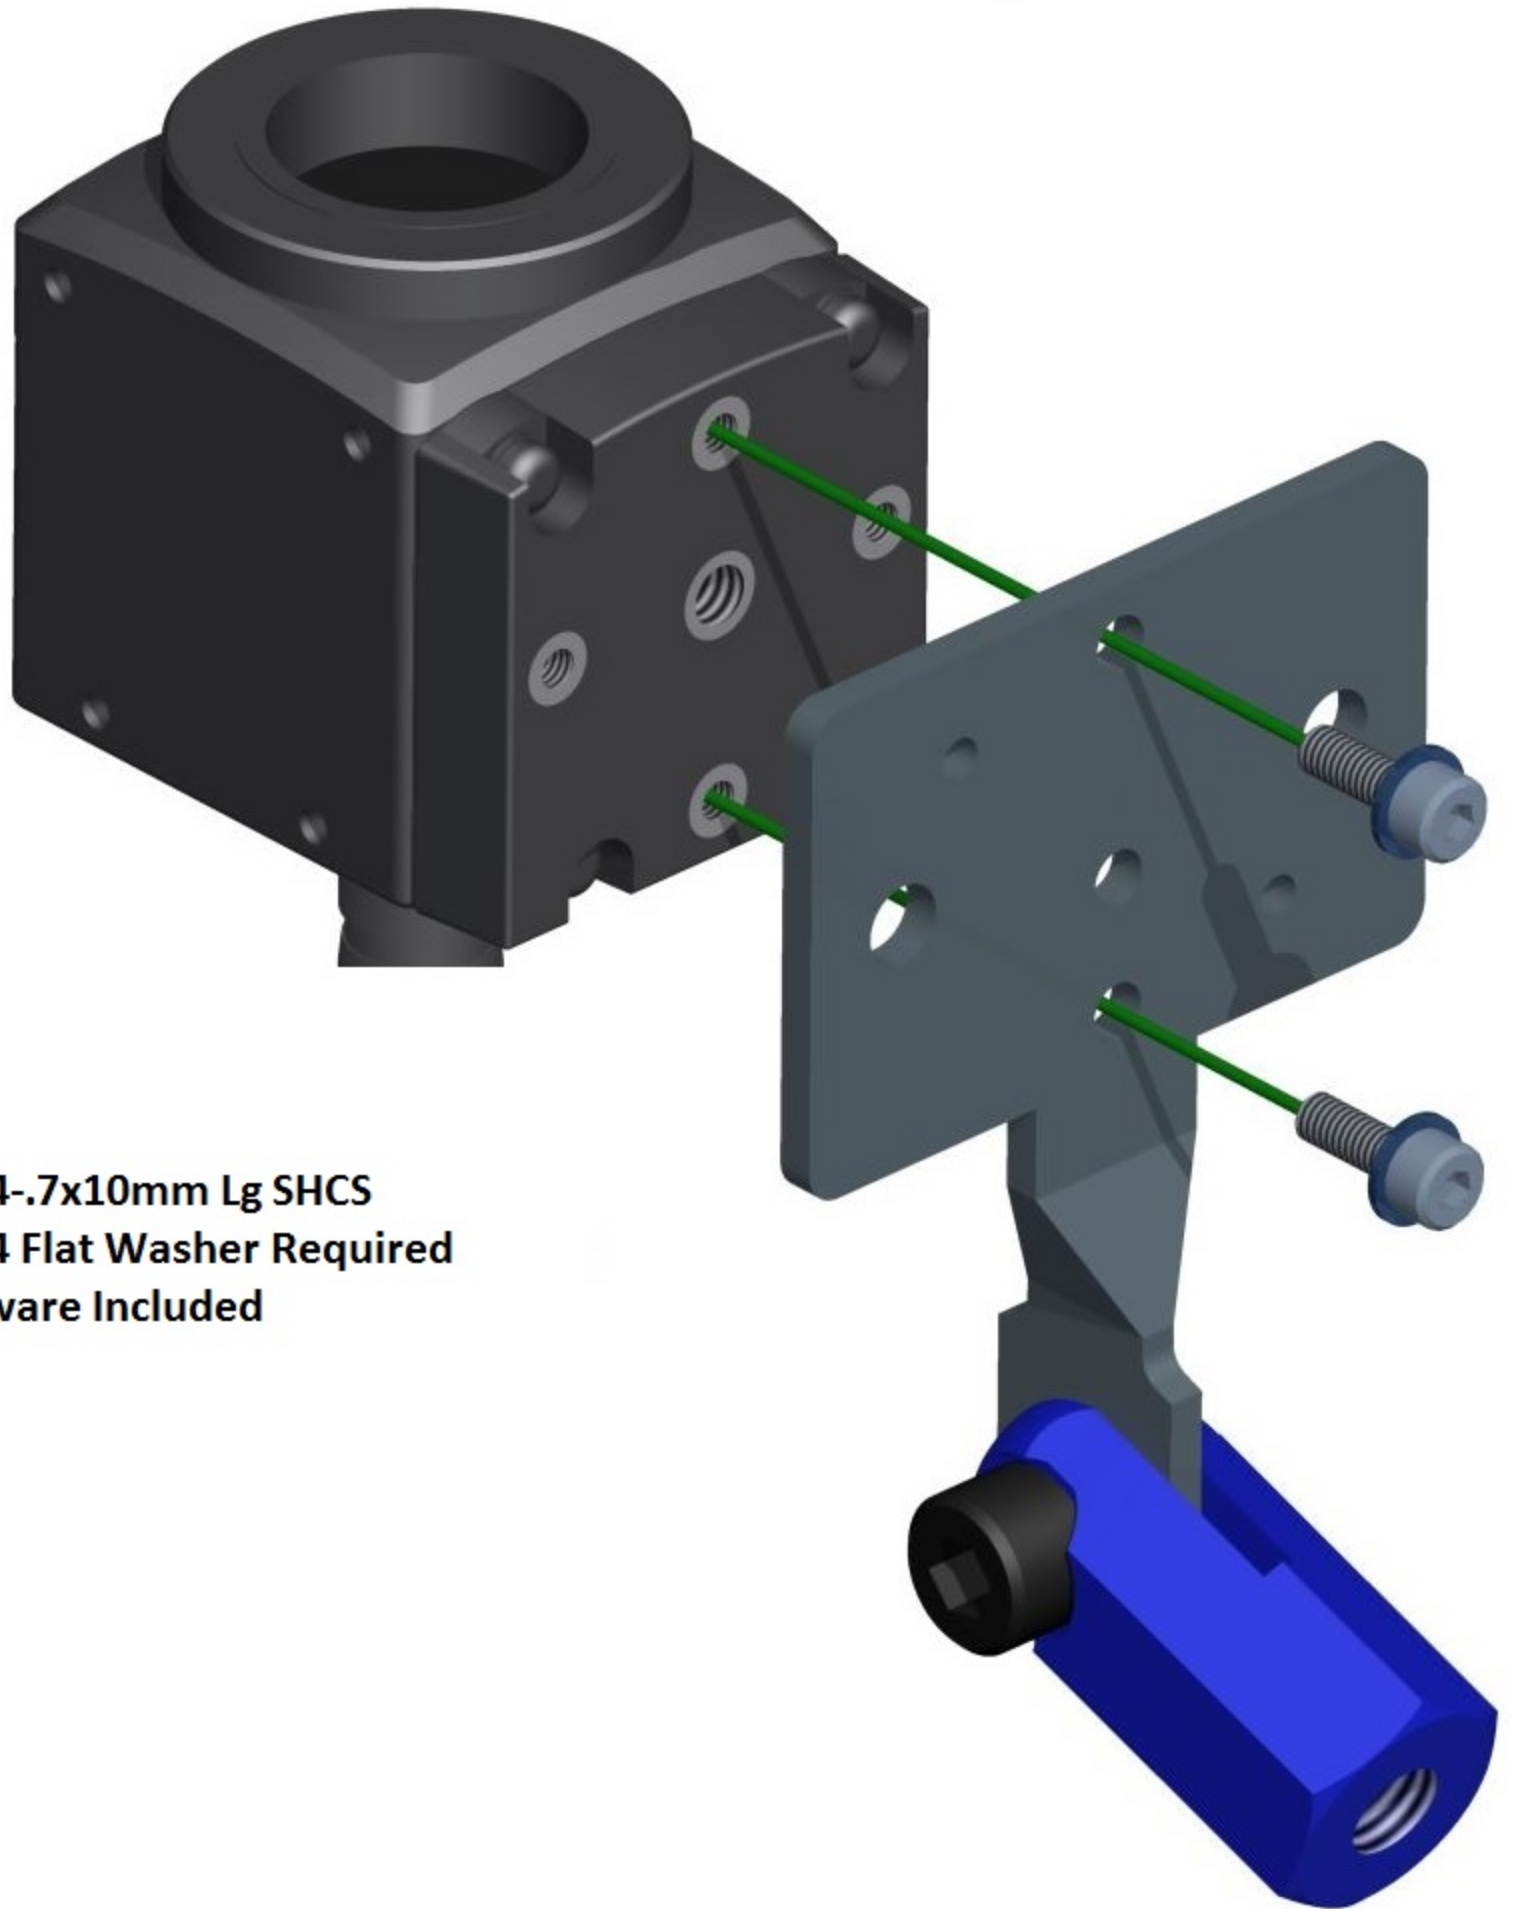

**Keyence XG-HL
Series Cameras**

AD&D #PL-CB4 Pop-Link™ Camera Bracket 4

**(2) M4-.7x10mm Lg SHCS
(2) M4 Flat Washer Required
Hardware Included**