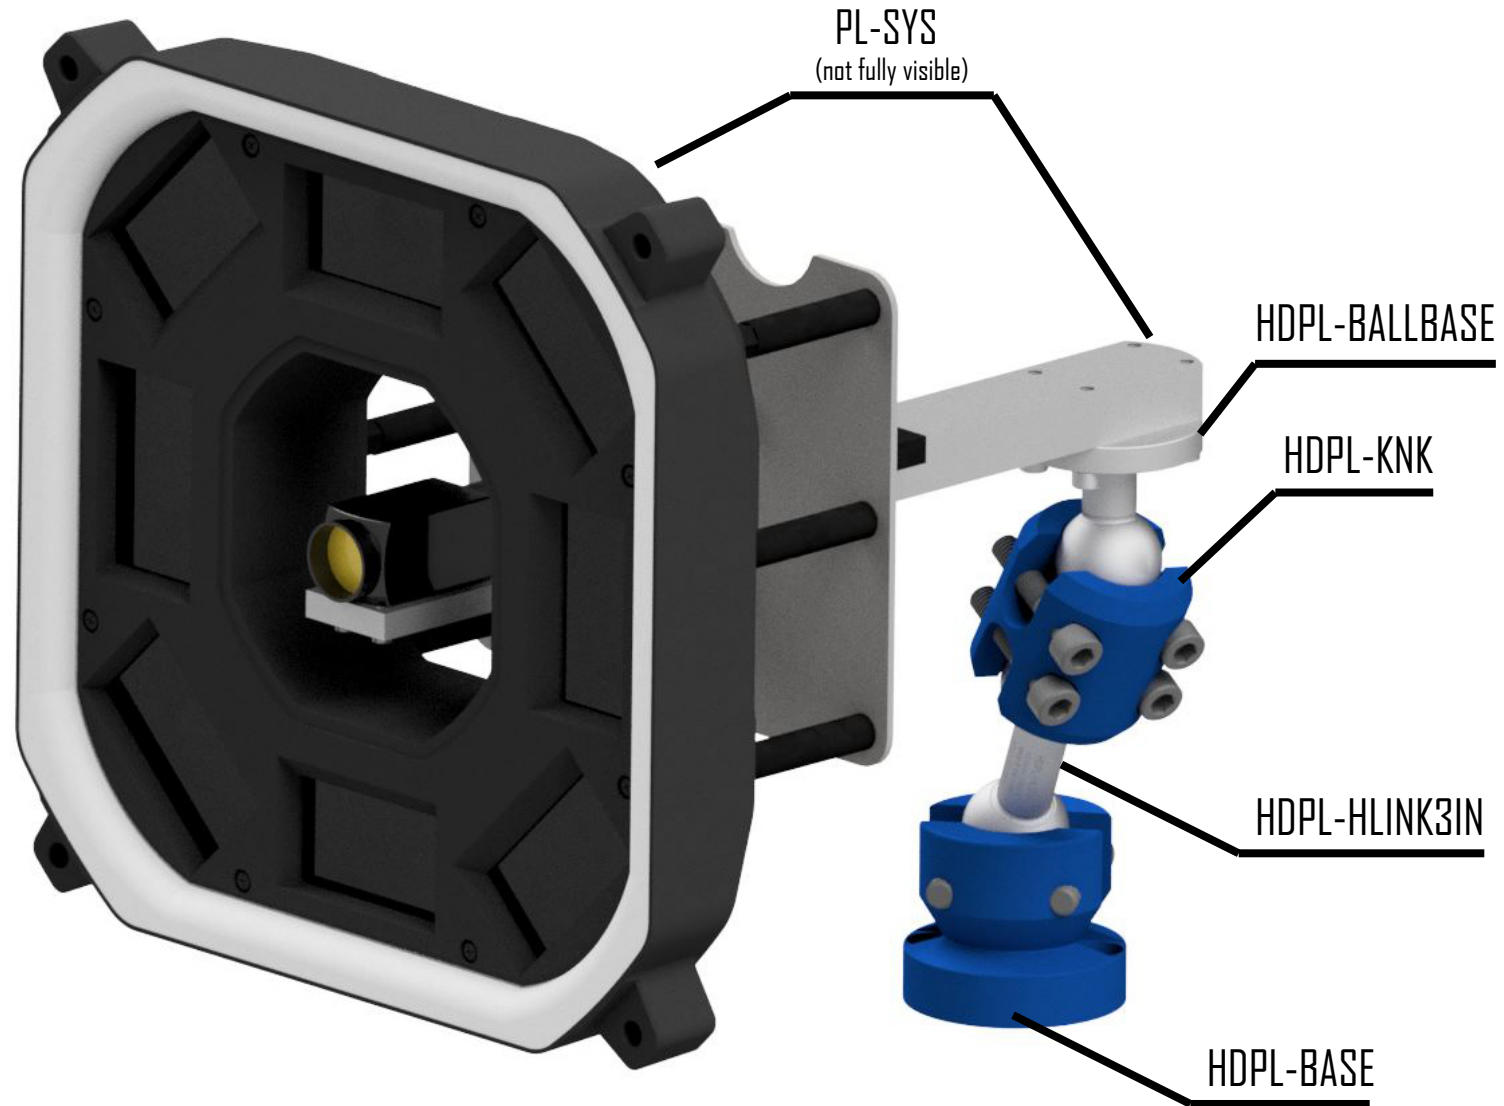

ADandD P/N PL-SYS1

Mounting for Keyence CV-H500 C/M Camera

Mounts with included (2) S.H.C.S. - M3-0.5mm X 12mm 18-8SS

Sample Setup Application

Sample Setup shown with specified Camera and CA-DQP25X Light.