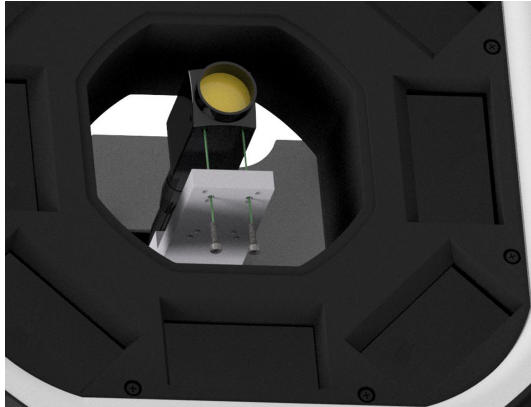

ADandD P/N PL-SYS1

Mounting for Keyence CV-H500 C/M Camera

Mounts with included (2) S.H.C.S. - M3-0.5mm X 12mm 18-8SS

Sample Setup Application

Sample Setup shown with specified Camera and CA-DQP25X Light.