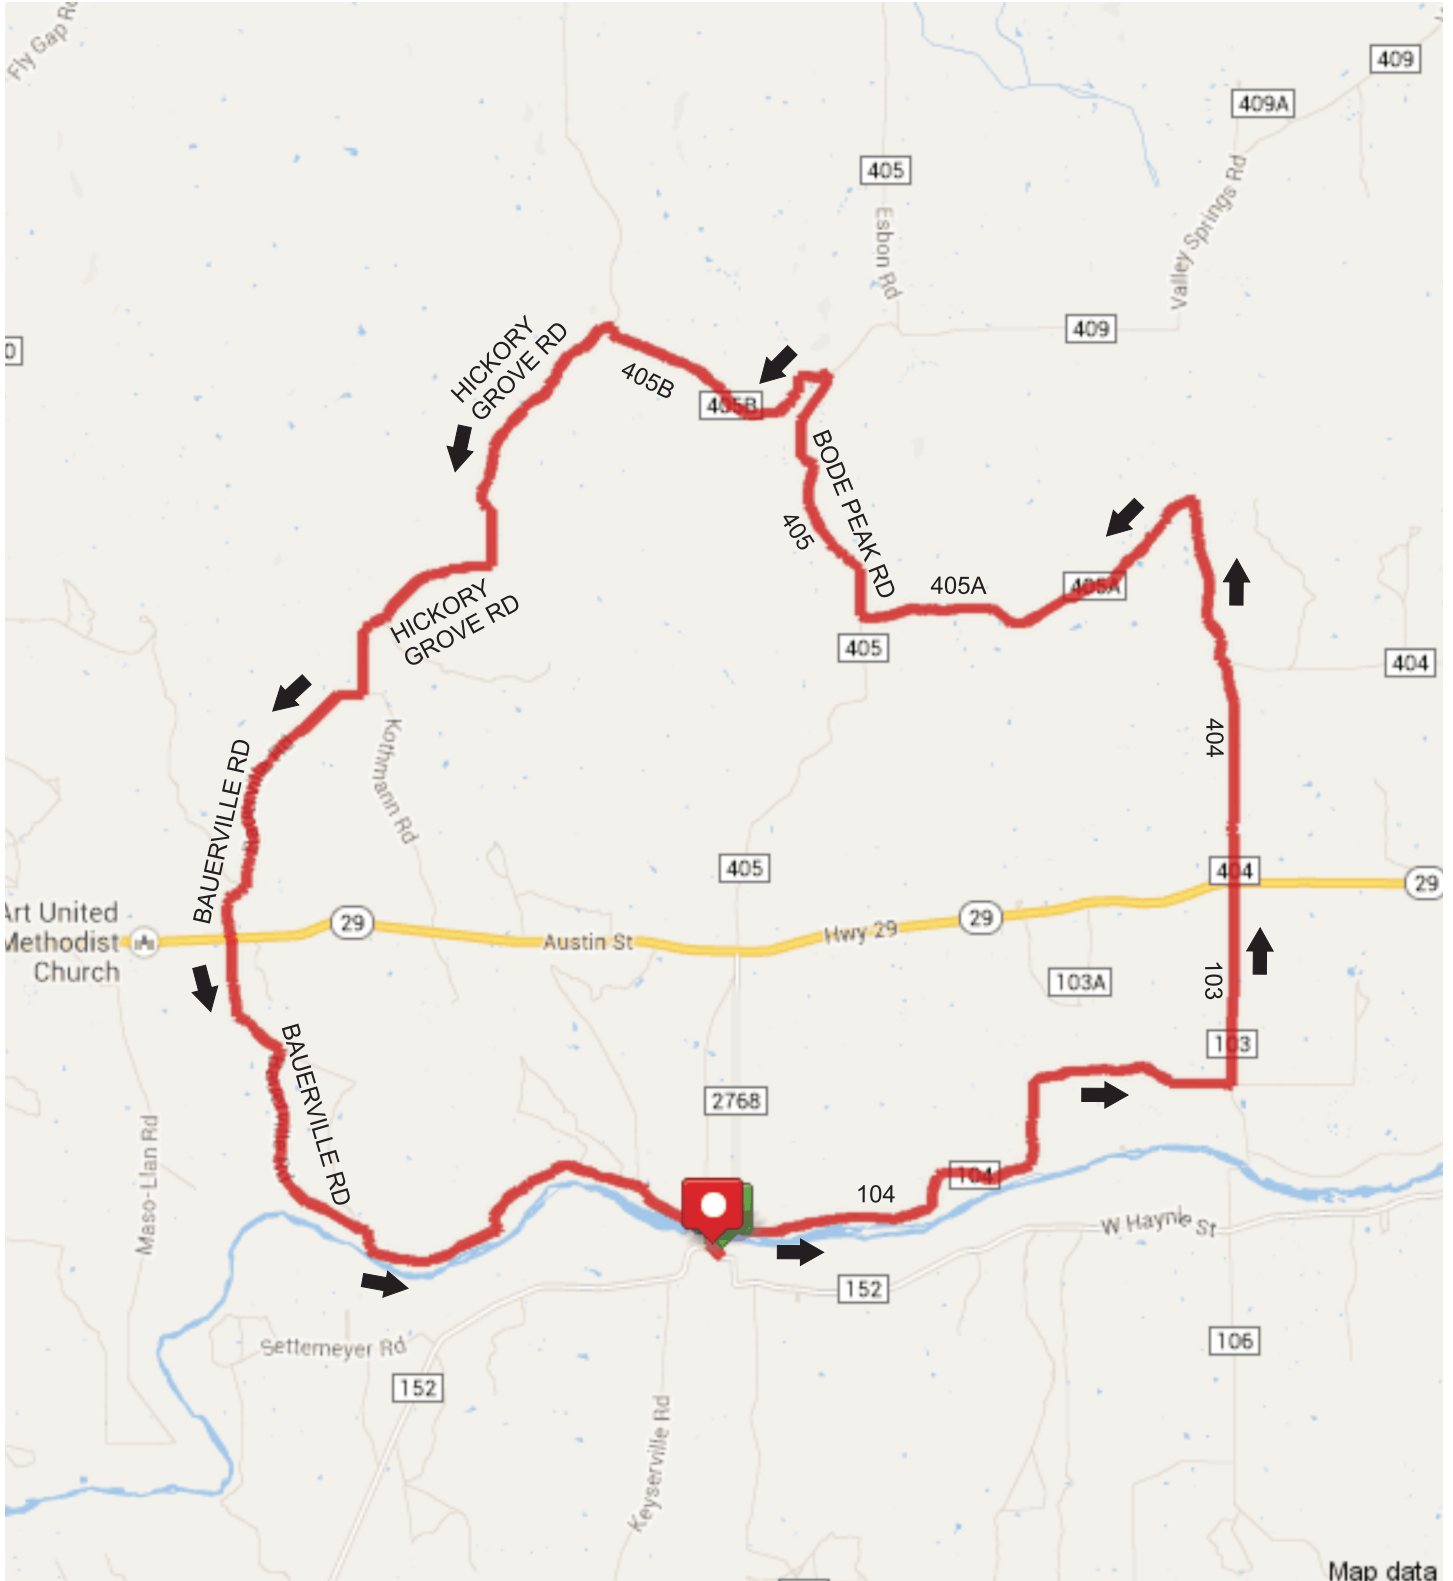

mapmyride

CG 100K & 75K NORTH LOOP

Distance 31.81 mi

Medical emergency dial 911

Safety coordinator: Expedition School 512-626-6282

Map data