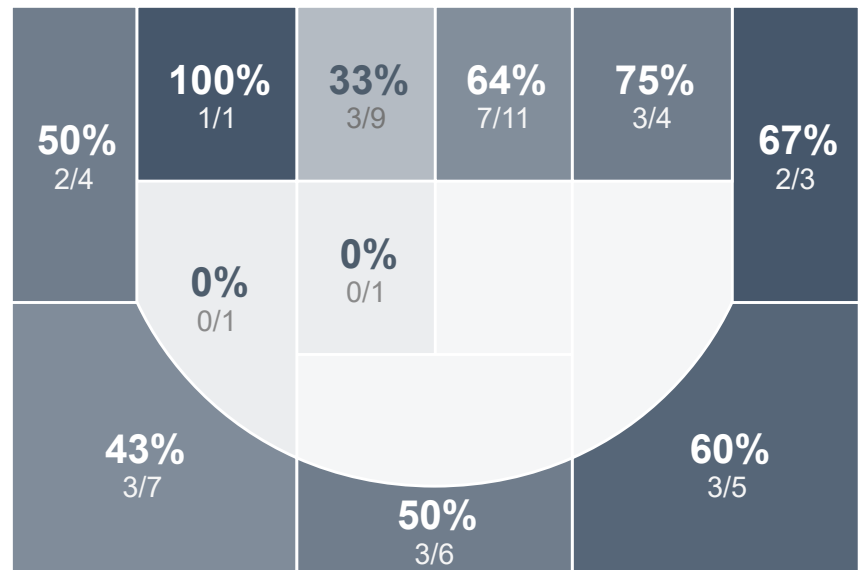

Bismarck St. Mary's Central High School