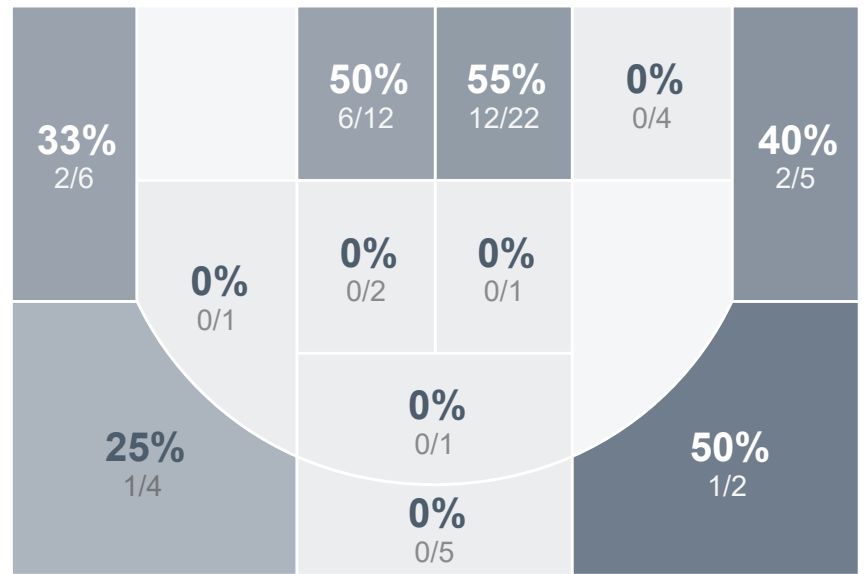

Girls Varsity Basketball