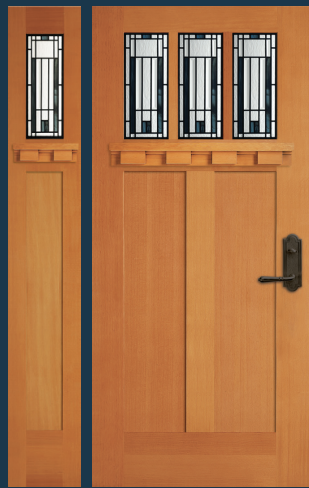

PALOMAR™ II

36933 door, 6178 sidelight, 9541 and 9510 dentil shelves with black caming and optional shaker sticking. Privacy Rating 6.