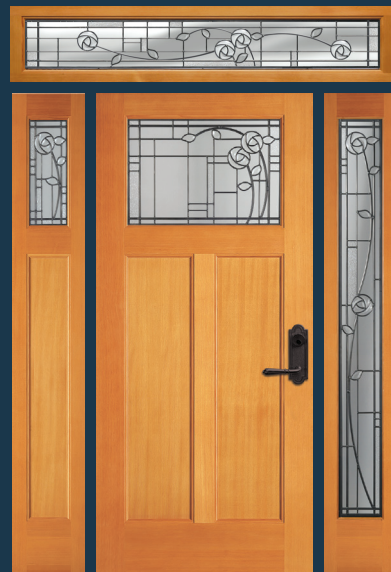

FOUR SQUARE® II

6961* door, 6179* (left) and 6176* (right) sidelights, 6786* transom with black caming. Privacy Rating 5.