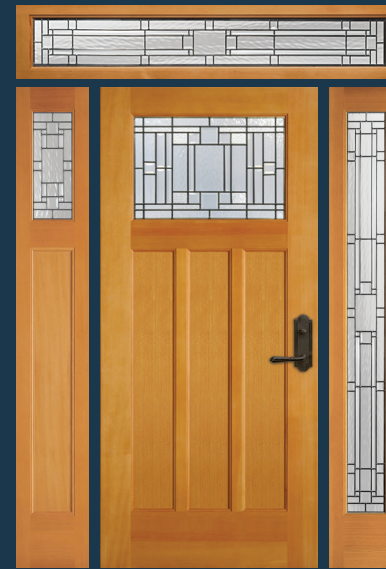

SCOTTSDALE CACTUS® III

6982 door, 6182 (left) and 6185 (right) sidelights, 6782 transom with black caming. Privacy Rating 7.