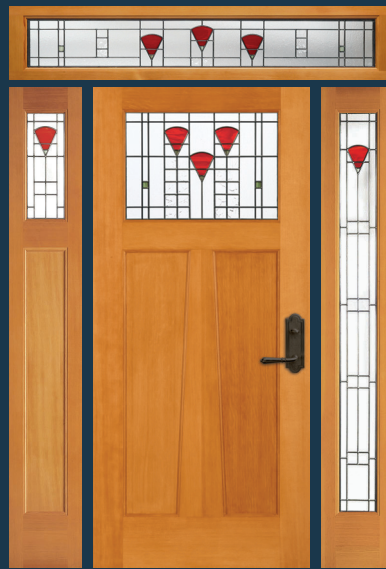

VIEW ENTIRE **CRAFTSMAN COLLECTION**
simpsondoor.com/craftsman

SOLANO® III

6881 door, 6171 sidelight, 9541 dentil shelf, shown in Douglas fir

SOLANO® III

6881 door, 6174 sidelight, 6787 transom, 9541 dentil shelf with black caming and optional shaker sticking. Privacy Rating 5.

DOOR OPTIONS INCLUDE (SEE SIMPSONDOOR.COM/OPTIONS):

UltraBlock® included.

RAVENNA™ I

6921 door with optional arched rail, 6177 sidelight, 6789 transom with black caming. Privacy Rating 5.

PALOMAR™ II

36933 door, 6178 sidelight, 9541 and 9510 dentil shelves with black caming and optional shaker sticking. Privacy Rating 6.

CALIFORNIA POPPY® II

6962 door with optional angled mutt, 6181 (left) and 6184 (right) sidelights, 6781 transom with black caming. Privacy Rating 8.

SCOTTSDALE CACTUS® III

6982 door, 6182 (left) and 6185 (right) sidelights, 6782 transom with black caming. Privacy Rating 7.