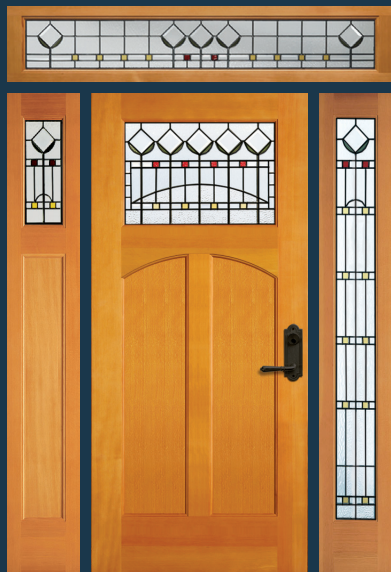

NORTHWEST GARDEN® II

6992 door with optional arched rail, 6187 (left) and 6186 (right) sidelights, 6785 transom with black caming. Privacy Rating 9.