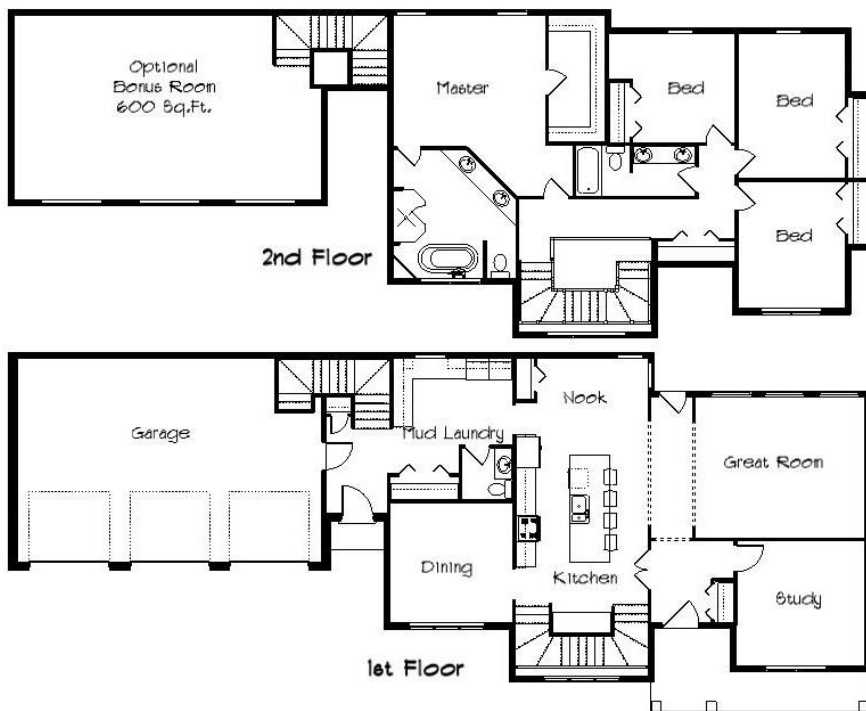

Your Land Your Style Your Home Your Way Design + Build = Your Best Value

Hudson Sound
2700 Sq.Ft.

Customizable Plan

The **Kraus** Company
DESIGN BUILD

248-972-5549

Setting the New Standard Since 1987