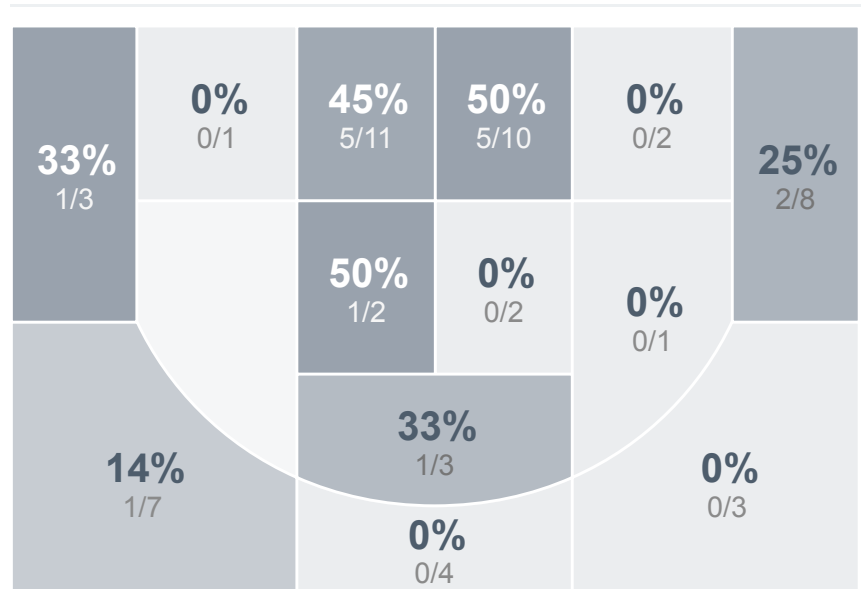

Williston High School