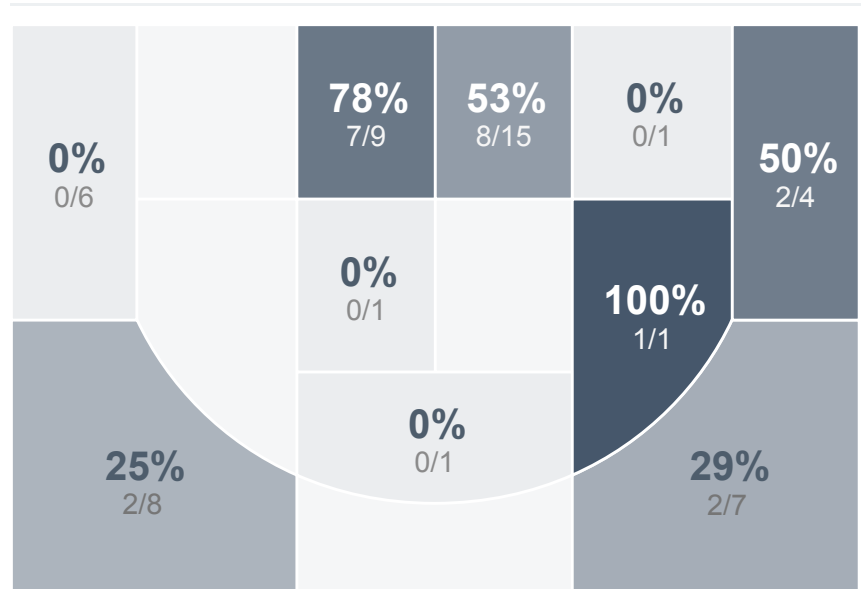

Varsity Boys Basketball