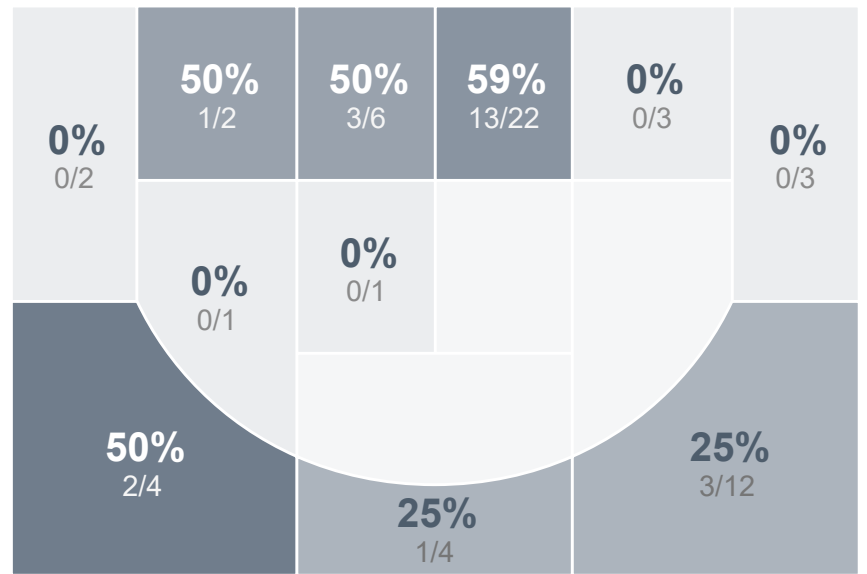

Girls Varsity Basketball