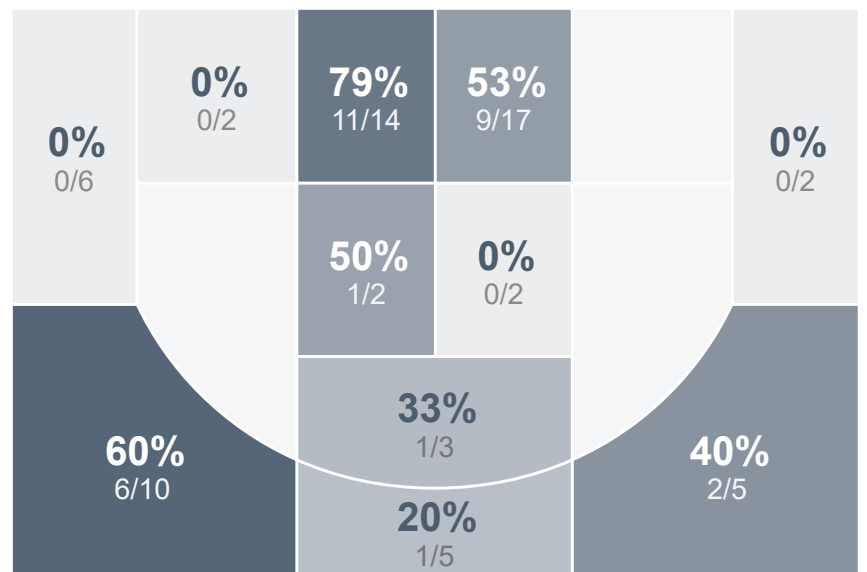

Minot High School