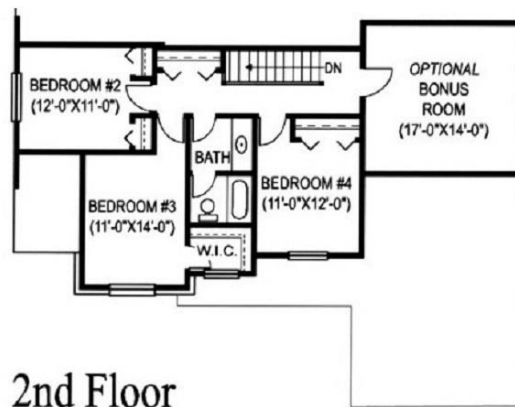

Your Land Your Style Your Home Your Way

Design + Build = Your Best Value

The Cambridge 2950 Sq. ft.

Copyright © 2021 Kraus Design Build
All Rights Reserved

The **Kraus** Company
DESIGN BUILD

248-972-5549

Setting the New Standard