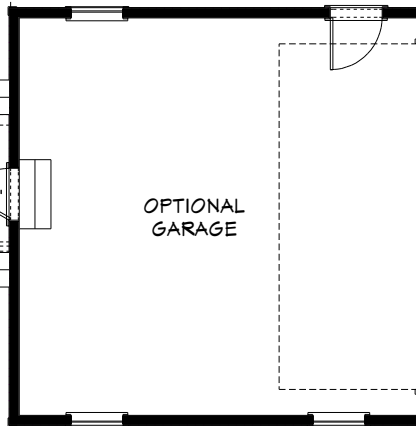

WESTERLY-2
 REAR WATER VIEW
 27'-4" X 50'-0"
 2,127 SF

SECOND FLOOR

FIRST FLOOR