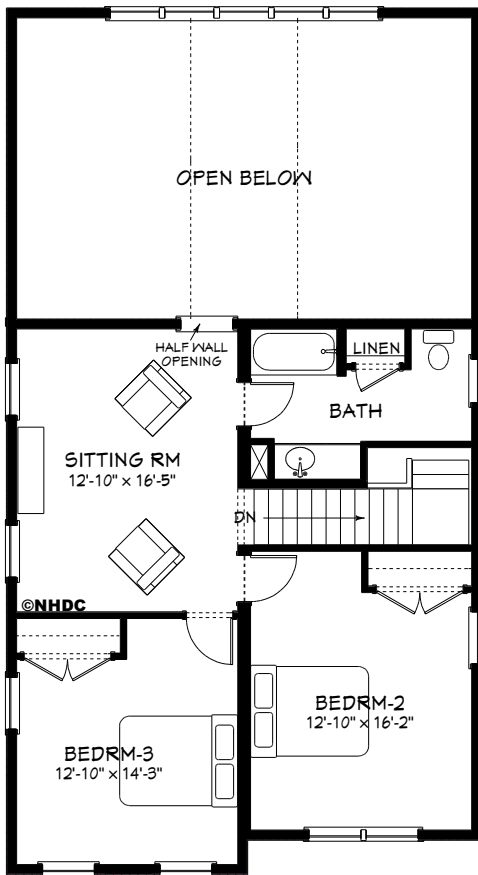

WESTERLY-2
 REAR WATER VIEW
 27'-4" X 50'-0"
 2,127 SF

SECOND FLOOR

FIRST FLOOR