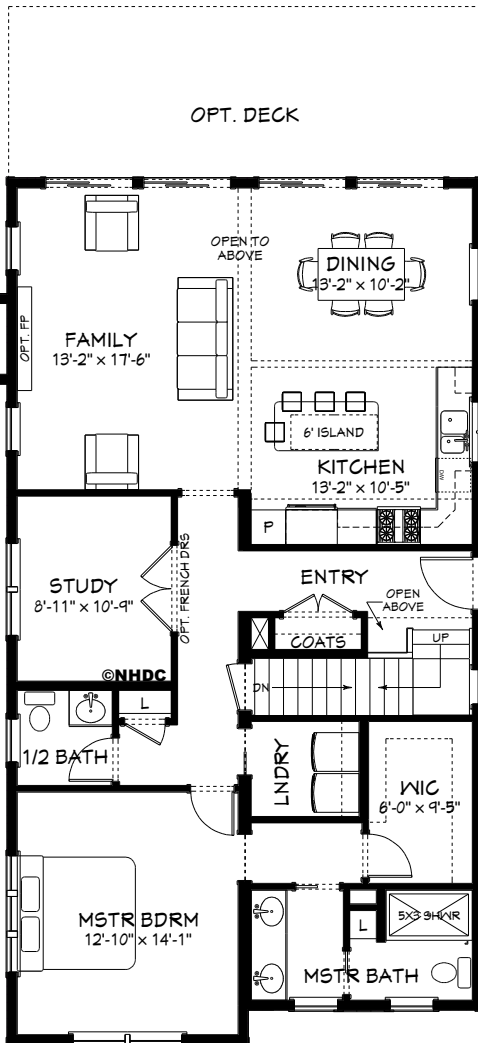

WESTERLY-2
 REAR WATER VIEW
 27'-4" X 50'-0"
 2,127 SF

SECOND FLOOR

FIRST FLOOR