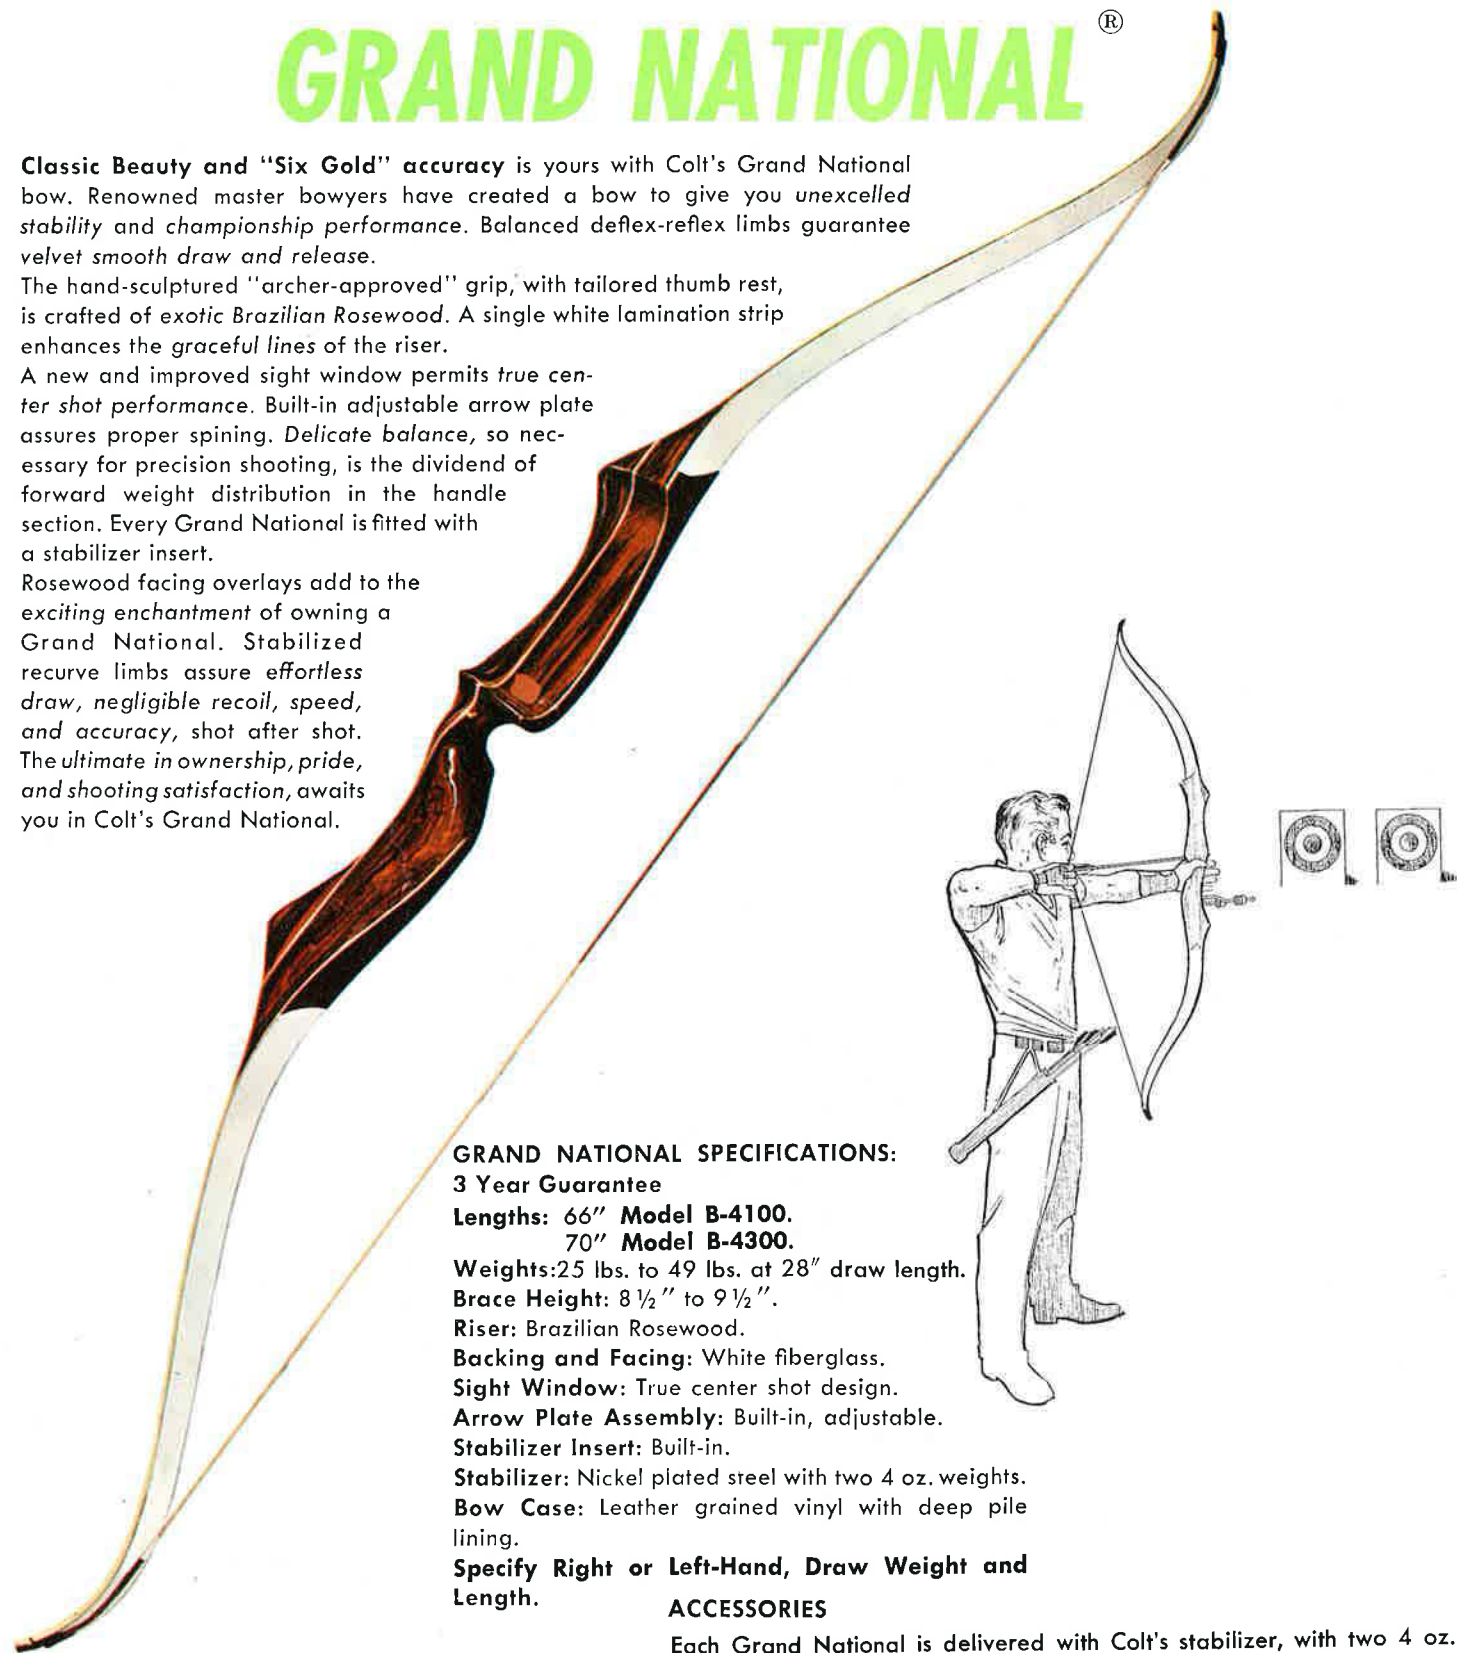

GRAND NATIONAL®

Classic Beauty and "Six Gold" accuracy is yours with Colt's Grand National bow. Renowned master bowyers have created a bow to give you unexcelled stability and championship performance. Balanced deflex-reflex limbs guarantee velvet smooth draw and release.

The hand-sculptured "archer-approved" grip, with tailored thumb rest, is crafted of exotic Brazilian Rosewood. A single white lamination strip enhances the graceful lines of the riser.

A new and improved sight window permits true center shot performance. Built-in adjustable arrow plate assures proper spining. Delicate balance, so necessary for precision shooting, is the dividend of forward weight distribution in the handle section. Every Grand National is fitted with a stabilizer insert.

Rosewood facing overlays add to the exciting enchantment of owning a Grand National. Stabilized recurve limbs assure effortless draw, negligible recoil, speed, and accuracy, shot after shot. The ultimate in ownership, pride, and shooting satisfaction, awaits you in Colt's Grand National.

GRAND NATIONAL SPECIFICATIONS:

3 Year Guarantee

Lengths: 66" Model B-4100.
70" Model B-4300.

Weights: 25 lbs. to 49 lbs. at 28" draw length.

Brace Height: 8 1/2" to 9 1/2".

Riser: Brazilian Rosewood.

Backing and Facing: White fiberglass.

Sight Window: True center shot design.

Arrow Plate Assembly: Built-in, adjustable.

Stabilizer Insert: Built-in.

Stabilizer: Nickel plated steel with two 4 oz. weights.

Bow Case: Leather grained vinyl with deep pile lining.

Specify Right or Left-Hand, Draw Weight and Length.

ACCESSORIES

Each Grand National is delivered with Colt's stabilizer, with two 4 oz. weights, in an exceptionally fine bow case well padded with deep pile lining for added protection of your bow. Large zippered accessory pocket.

TROPHY MARK I®

A superb target bow — a show piece of balanced energy is yours in the Trophy Mark I. Powered by the same master crafted design features found in the Grand National, the forward flowing handle section of solid tropical Rosewood provides the stabilization so important for exceptional shooting accuracy under all conditions.

The "archer-approved" grip and thumb rest combine to produce tournament winning balance. The improved sight window for true center shot performance, plus the fitted stabilizer insert for optional stabilizer assembly, make the Trophy Mark I shooting qualities second only to Colt's Grand National.

White fiberglass backing and facing and nocks reinforced with Rosewood overlays give the Trophy Mark I startling beauty.

The full-working recurve limbs of this bow will give you velvet smooth action and stability for pinpoint accuracy. The Trophy Mark I is a must for the experienced, hard-to-please archer.