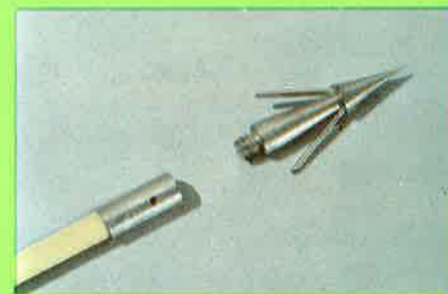

Black leather grained vinyl exterior with reinforced stitching at wear points. Siliconized, deep pile lining for added protection of bow. Large zippered accessory pocket. 34" zipper with locking ring. Will accommodate bows to 70".

X-1900 BOW FISHING OUTFIT

Complete outfit includes 6" bow reel with 50' of 80# test line, solid fiberglass arrow with detachable, black oxide finish over steel, double barbed point assembly. The right outfit for the bow fisherman.

X-2000 BOW FISHING REEL AND LINE

6" bow reel of sturdy aluminum construction easily attaches to most bows. 50' of 80# test line included.

X-2200 BOW FISHING POINT ASSEMBLY

Rugged, dependable, black oxide finish over steel, double barbed, detachable head, fish point. Ferrule for 5/16" arrow shaft included.