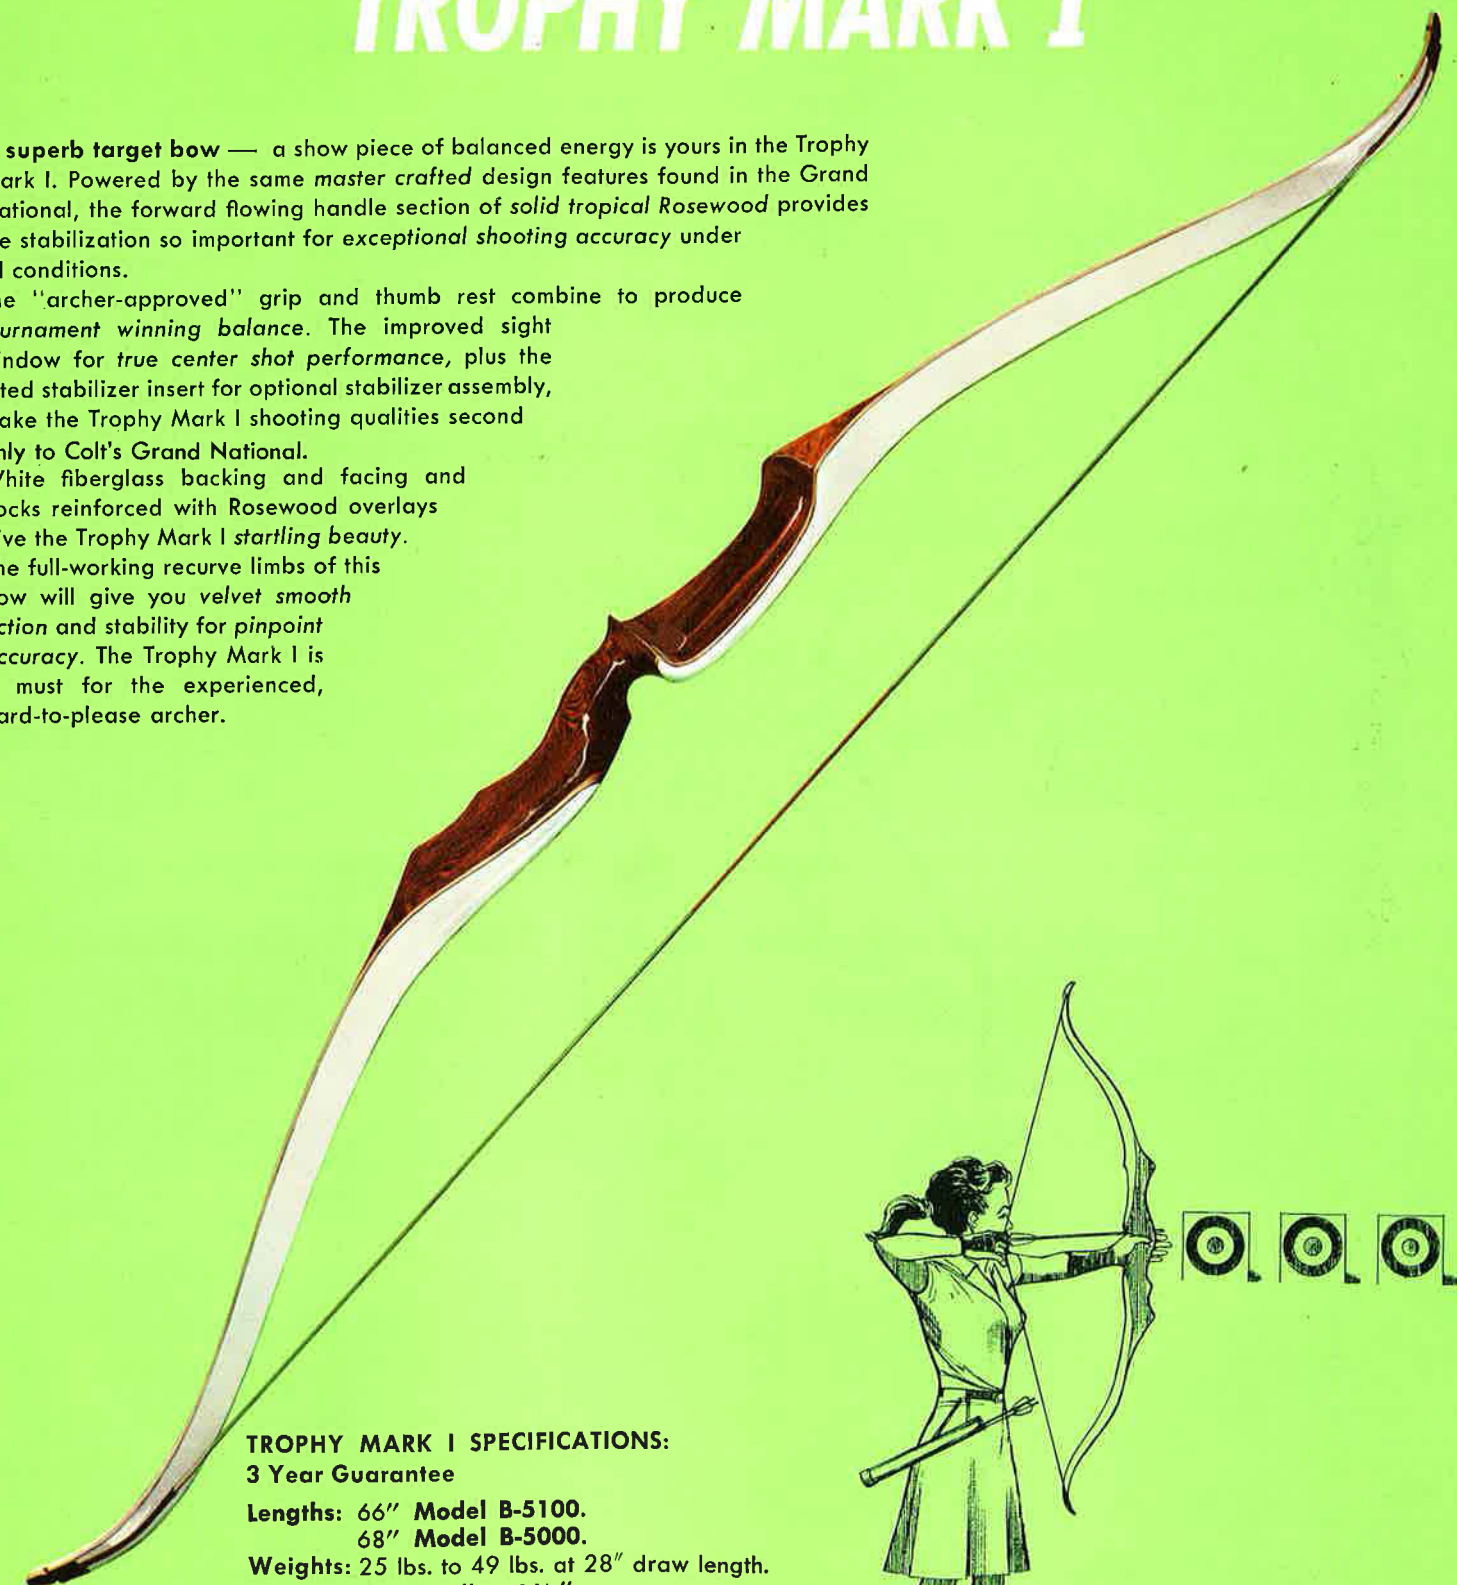

TROPHY MARK I SPECIFICATIONS:

3 Year Guarantee

Lengths: 66" Model B-5100.
68" Model B-5000.

Weights: 25 lbs. to 49 lbs. at 28" draw length.

Brace Height: 8 1/2" to 9 1/2".

Riser: Brazilian Rosewood.

Backing and Facing: White fiberglass.

Sight Window: True center shot design.

Arrow Plate Assembly: Built-in, adjustable.

Stabilizer Insert: Built-in.

Specify Right or Left-Hand, Draw Weight and Length.