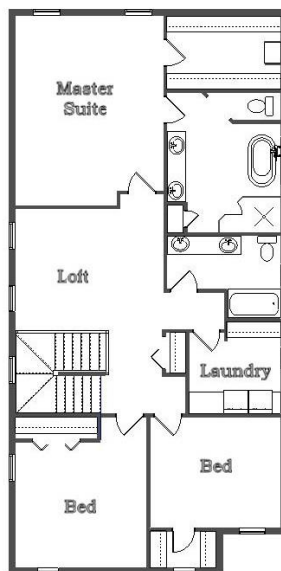

Your Land Your Style Your Home Your Way

Design + Build = Your Best Value

Copyright © 2018 Kraus Design  
All Rights Reserved

In Town 4001 FE  
2340 Sq.Ft.

40'+ x 120'+ Lot

Copyright © 2018 Kraus Design  
All Rights Reserved

The **Kraus** Company  
DESIGN BUILD

248-972-5549

Setting the New Standard