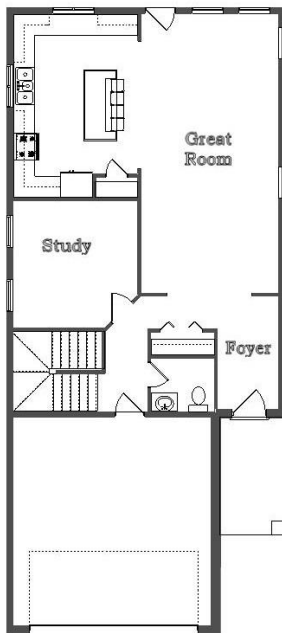

Your Land Your Style Your Home Your Way

Design + Build = Your Best Value

Copyright © 2018 Kraus Design  
All Rights Reserved

In Town 4001 FE  
2340 Sq.Ft.

40'+ x 120'+ Lot

Copyright © 2018 Kraus Design  
All Rights Reserved

The **Kraus** Company  
DESIGN BUILD

248-972-5549

Setting the New Standard