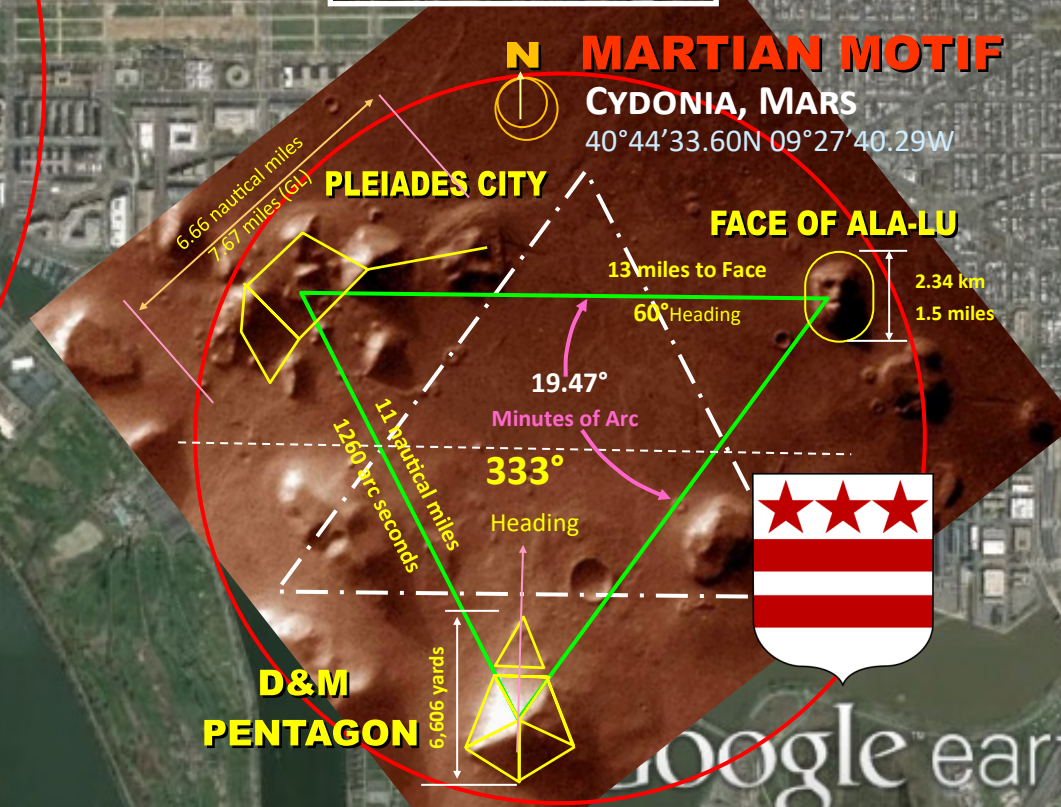

# COLUMBIA CYDONIA STAR MAP

MARTIAN MOTIF TRIANGULATION PATTERN

**PLEIADES CITY**  
ROSSLYN, VIRGINIA

**WHITE HOUSE**  
**FACE OF ALA-LU**

**THE OVAL OFFICE**

3rd Eye

Oval 'Oculus' Office  
Apex of  
Pentagram

**THE PLEIADES**

**D&M**  
**PENTAGON**  
**THE PENTAGON**

**MARTIAN MOTIF**  
**CYDONIA, MARS**  
40°44'33.60N 09°27'40.29W

**PLEIADES CITY**

**FACE OF ALA-LU**

**D&M**  
**PENTAGON**

© Composition & Some Graphics by