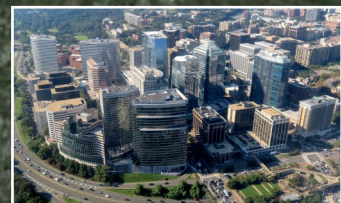

# COLUMBIA CYDONIA STAR MAP

MARTIAN MOTIF TRIANGULATION PATTERN

**PLEIADES CITY**  
ROSSLYN, VIRGINIA

**WHITE HOUSE**  
**FACE OF ALA-LU**

**THE OVAL OFFICE**

3rd Eye

Oval 'Oculus' Office  
Apex of  
Pentagram

**THE PLEIADES**

**D&M**  
**PENTAGON**  
**THE PENTAGON**

**MARTIAN MOTIF**  
**CYDONIA, MARS**  
40°44'33.60N 09°27'40.29W

**PLEIADES CITY**

**FACE OF ALA-LU**

**D&M**  
**PENTAGON**

© Composition & Some Graphics by