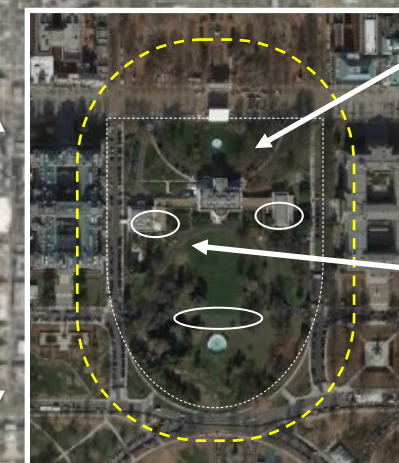

# COLUMBIA CYDONIA STAR MAP

MARTIAN MOTIF TRIANGULATION PATTERN

**PLEIADES CITY**  
ROSSLYN, VIRGINIA

**WHITE HOUSE**  
**FACE OF ALA-LU**

**THE OVAL OFFICE**

3rd Eye

Oval 'Oculus' Office  
Apex of  
Pentagram

**THE PLEIADES**

**D&M**  
**PENTAGON**  
**THE PENTAGON**

**MARTIAN MOTIF**  
**CYDONIA, MARS**  
40°44'33.60N 09°27'40.29W

**PLEIADES CITY**

**FACE OF ALA-LU**

**D&M**  
**PENTAGON**

© Composition & Some Graphics by