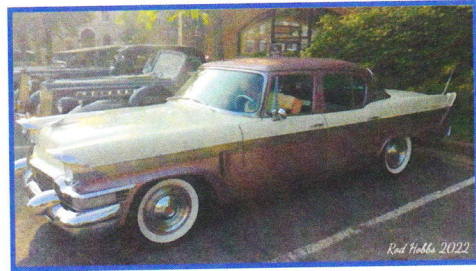

Hal & Kathy Hermann
1957 Clipper