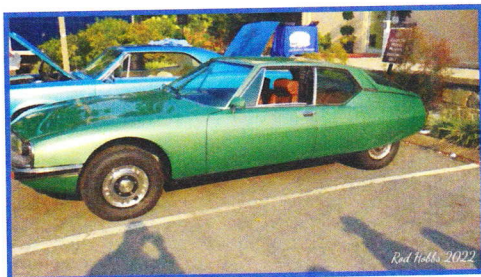

## Orphan Car show At The Lyceum

OUR BIG SHOW at the Lyceum once again was a great success. Billed throughout the media and online as the Packards Virginia Orphan Car show, our Packards were joined by many other makes with orphan status. Thanks to Scott Leaf, our activities director for spearheading this once again and making it a great success. Here are the attendees.

Tim English  
1926 8

Pierre Gagnon  
1931 8

Barry Lowe  
1930 Deluxe 8

Scott Leaf  
1933 8

Scott Leaf  
1936 120B

Chuck Macdonald  
1937 120C

Joe Santana  
1940 Super 8

Jim Vines  
1951 200

Bill Laux  
1947 MG TF

Lynn Shirey  
1953 Clipper

Craig Coulombe  
1955 Clipper Constellation

Hal & Kathy Hermann  
1957 Clipper

James Hancock  
1967 Pontiac GTO

Warren Hallow  
1970 DeTomaso Pantera

R. Stewart Bailey  
1972 Citroen SM