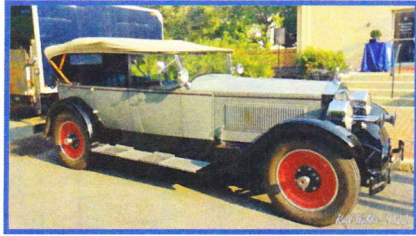

## Orphan Car show At The Lyceum

OUR BIG SHOW at the Lyceum once again was a great success. Billed throughout the media and online as the Packards Virginia Orphan Car show, our Packards were joined by many other makes with orphan status. Thanks to Scott Leaf, our activities director for spearheading this once again and making it a great success. Here are the attendees.

Tim English  
1926 8

Pierre Gagnon  
1931 8

Barry Lowe  
1930 Deluxe 8

Scott Leaf  
1933 8

Scott Leaf  
1936 120B

Chuck Macdonald  
1937 120C

Joe Santana  
1940 Super 8

Jim Vines  
1951 200