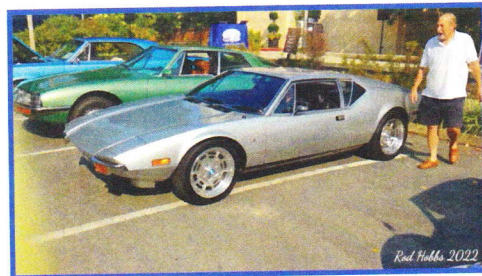

## Orphan Car show At The Lyceum

OUR BIG SHOW at the Lyceum once again was a great success. Billed throughout the media and online as the Packards Virginia Orphan Car show, our Packards were joined by many other makes with orphan status. Thanks to Scott Leaf, our activities director for spearheading this once again and making it a great success. Here are the attendees.

Tim English  
1926 8

Pierre Gagnon  
1931 8

Barry Lowe  
1930 Deluxe 8

Scott Leaf  
1933 8

Scott Leaf  
1936 120B

Chuck Macdonald  
1937 120C

Joe Santana  
1940 Super 8

Jim Vines  
1951 200

Bill Laux  
1947 MG TF

Lynn Shirey  
1953 Clipper

Craig Coulombe  
1955 Clipper Constellation

Hal & Kathy Hermann  
1957 Clipper

James Hancock  
1967 Pontiac GTO

Warren Hallow  
1970 DeTomaso Pantera

R. Stewart Bailey  
1972 Citroen SM