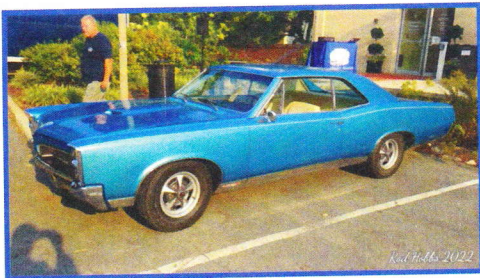

## Orphan Car show At The Lyceum

OUR BIG SHOW at the Lyceum once again was a great success. Billed throughout the media and online as the Packards Virginia Orphan Car show, our Packards were joined by many other makes with orphan status. Thanks to Scott Leaf, our activities director for spearheading this once again and making it a great success. Here are the attendees.

Tim English  
1926 8

Pierre Gagnon  
1931 8

Barry Lowe  
1930 Deluxe 8

Scott Leaf  
1933 8

Scott Leaf  
1936 120B

Chuck Macdonald  
1937 120C

Joe Santana  
1940 Super 8

Jim Vines  
1951 200

Bill Laux  
1947 MG TF

Lynn Shirey  
1953 Clipper

Craig Coulombe  
1955 Clipper Constellation

Hal & Kathy Hermann  
1957 Clipper

James Hancock  
1967 Pontiac GTO

Warren Hallow  
1970 DeTomaso Pantera

R. Stewart Bailey  
1972 Citroen SM