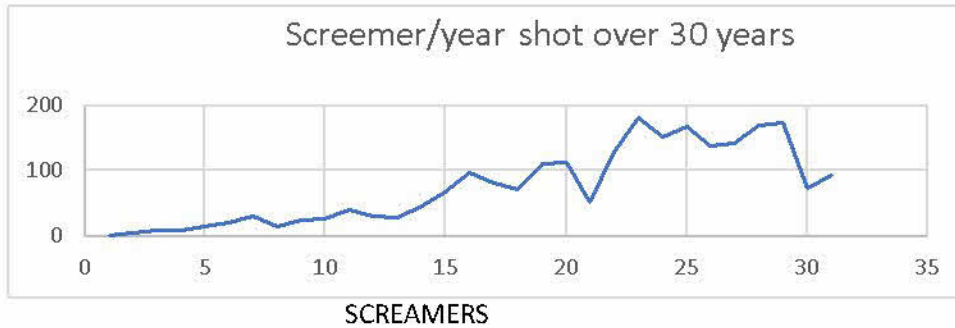

.1 MOA .2 MOA .3 MOA .4 MOA .5 MOA
 1 19 104 305 718

.6 MOA .7 MOA .8 MOA .9 MOA
 1272

1986 through 7-4-1990 .9 MOA
 1990 TO PRESENT .6 MOA
 1996-1 P.6

Name	Score	Hand	Year	MOA
A. EARL CLARK	5.875"	H	2007	2007-3
A. EARL CLARK	6.3125"	U	2004	2004-3
A.W. LARSON	6.625"	H	2009	2009-3
AARON BREDA	5.375"	U	2021	2021-3
AARON BREDA	6.75"	HTR	2022	2022-3
ALEX CORDESMAN	4.500"	U	2010	2010-3
ALEX CORDESMAN	5.250"	L	2010	2010-3
ALEX CORDESMAN	5.625"	H	2017	2017-3
ALEX CORDESMAN	6.75"	HTR	2014	2014-3
ALLEN EARL	3.875"	H	2013	2013-3
ALLEN EARL	6.3125"	H	2011	2011-3
ALLEN EARL	6.4375"	H	2011	2011-3
ALLEN EARL	6.563"	H	2018	2019-1
ALLEN EARL	6.688"	H	2018	2019-1
ALLEN EARL	6.75"	H	2019	2020-1
ANDREW POWELL	3.625"		2013	2013-4
ANDREW POWELL	5.25"		2014	2015-1
ANDREW POWELL	5.25"		2014	2015-2
ANDREW POWELL	5.375"	J	2013	2013-4
ANDREW POWELL	5.563"	H	2015	2015-3
ANDREW POWELL	5.563"	H	2015	2015-3
ANDREW POWELL	5.625"		2014	2014-3
ANDREW POWELL	5.625"	U	2016	2016-3
ANDREW POWELL	5.688"	JR	2015	2015-3
ANDREW POWELL	5.813"		2013	2013-4
ANDREW POWELL	6.500"		2013	2013-4
ANDREW POWELL	6.750"		2014	2014-3
ARCHA HAYMAKER	4.625"	U	2020	2021-2
ARCHA HAYMAKER	5.875"	U	2020	2020-2